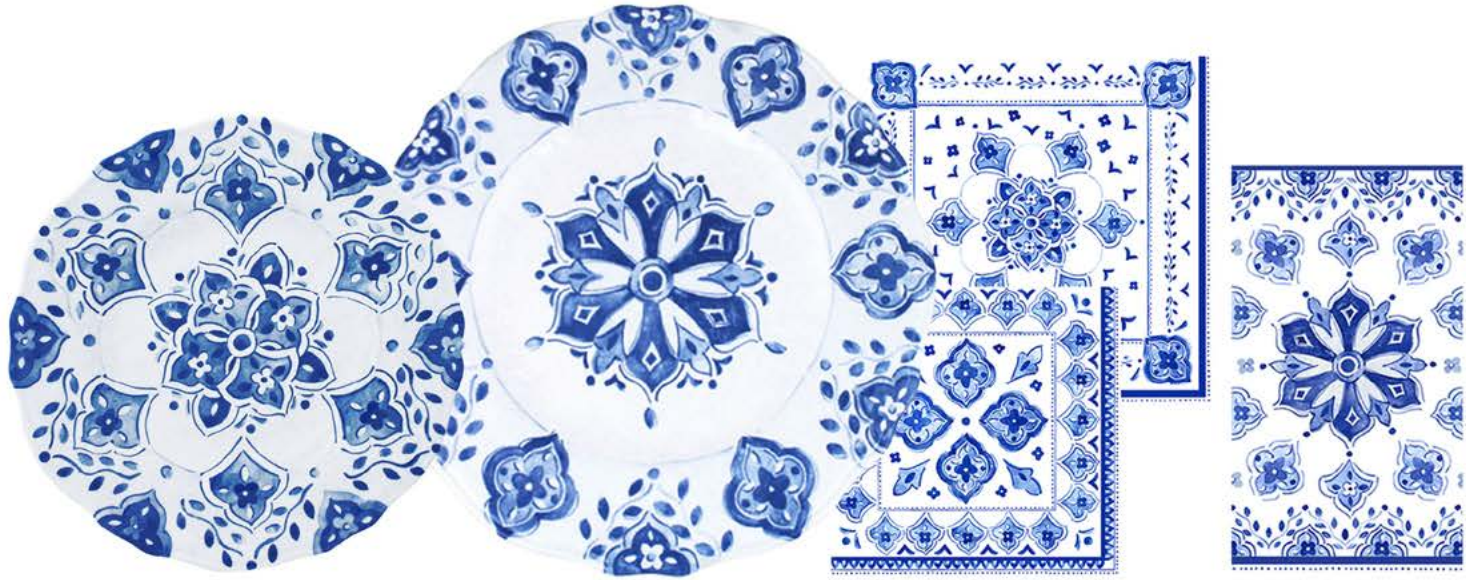

CORE TABLEWARE PIECES

#119MRCB
9" salad plate

#117MRCB
11" dinner plate

#CC-NPMRCB40
7.75" dinner napkins

#CC-NPMRCB3340
4.25" x 7.75"
guest towel/
buffet napkins

#CC-NPMRCB25
5" cocktail napkins

Le Cadeaux soft touch napkins are made of finest quality 100% wooden pulp virgin tissue and are FSC certified. All napkins are triple ply.