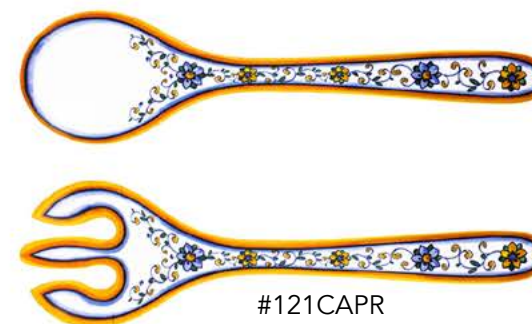

CORE TABLEWARE PIECES

Le Cadeaux soft touch napkins are made of finest quality 100% wooden pulp virgin tissue and are FSC certified. All napkins are triple ply.

#CC-NPCAPR25
5" cocktail napkins