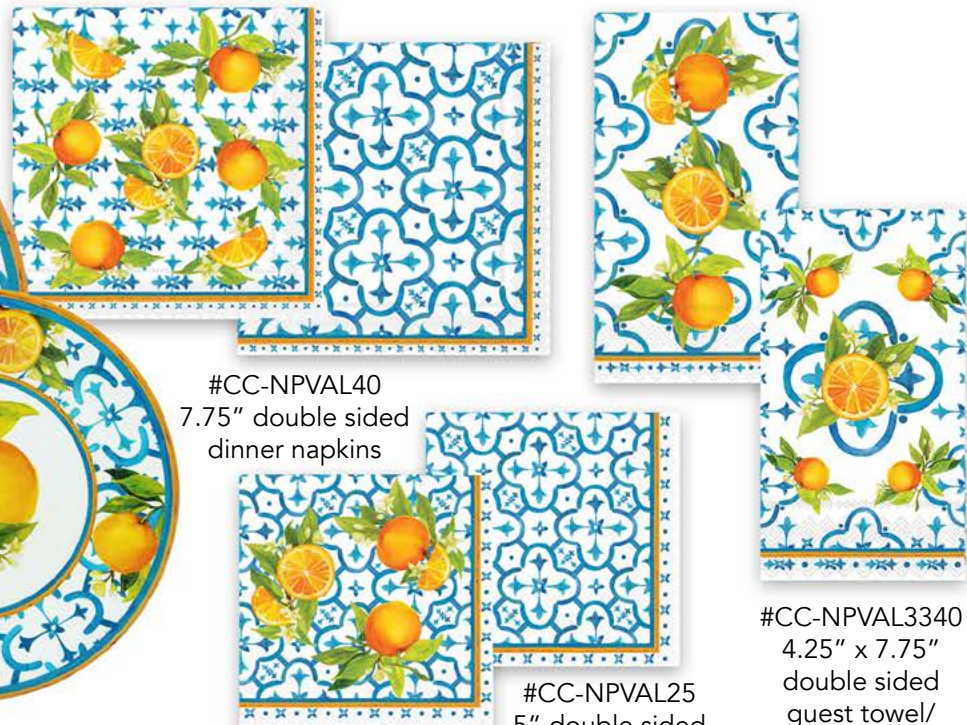

# CORE TABLEWARE PIECES

**NEW INNOVATION**  
Double Sided Napkins

#337VAL  
11" dinner plate

#339VAL  
9" salad plate

*Le Cadeaux soft touch napkins are made of finest quality 100% wooden pulp virgin tissue and are FSC certified. All napkins are triple ply.*