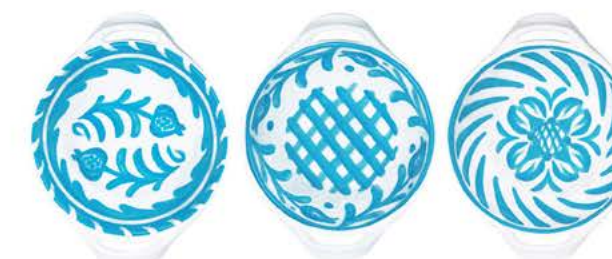

#GS-125
cheese utensils with
natural rattan handles
in cotton bag for
gifting and storing

#096SCT
set of three 4.75" mini two handled bowls