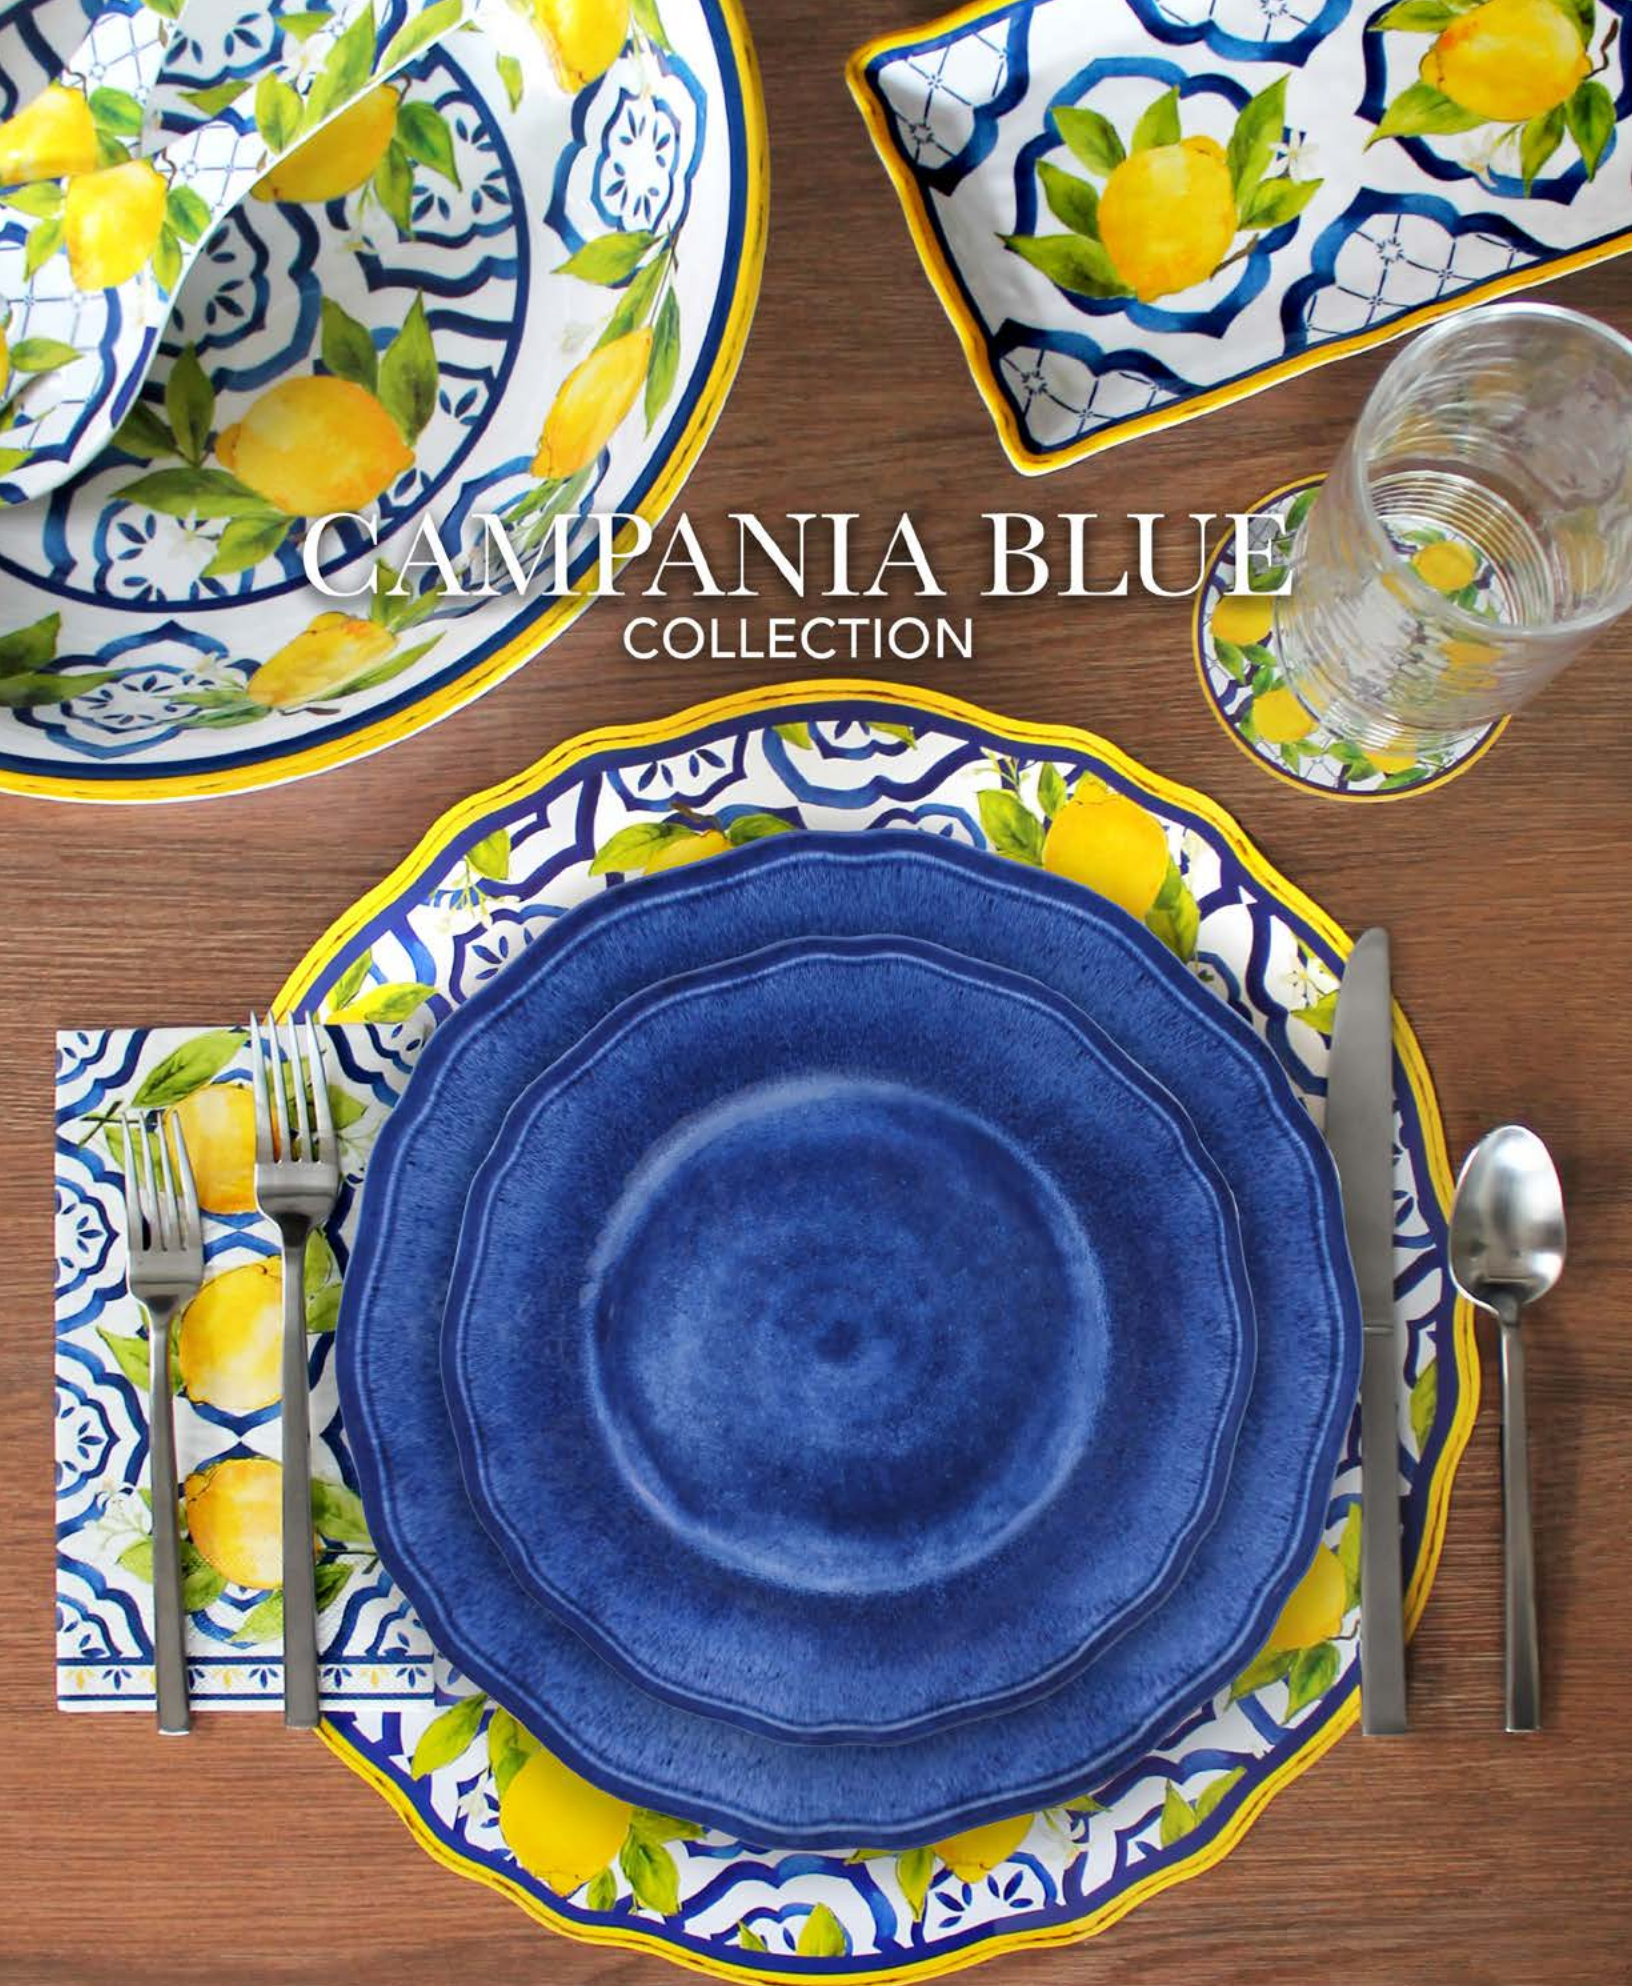

#166BEN  
16" oval platter

#297BEN  
10" x 5" biscuit tray

#298BEN  
15" x 6" baguette tray

#121BEN  
salad servers

#096BEN  
set of three 4.75" mini two  
handled bowls with gift tag

#098BEN  
4.5" set of 4 dessert bowls