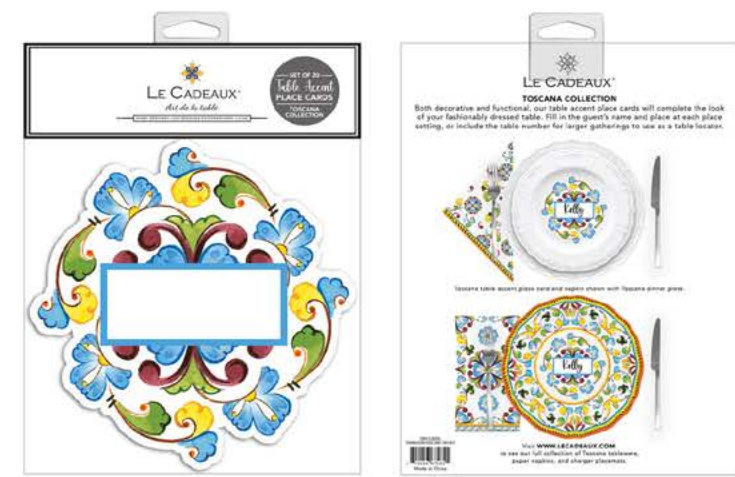

#CC-262TOSC
Toscana