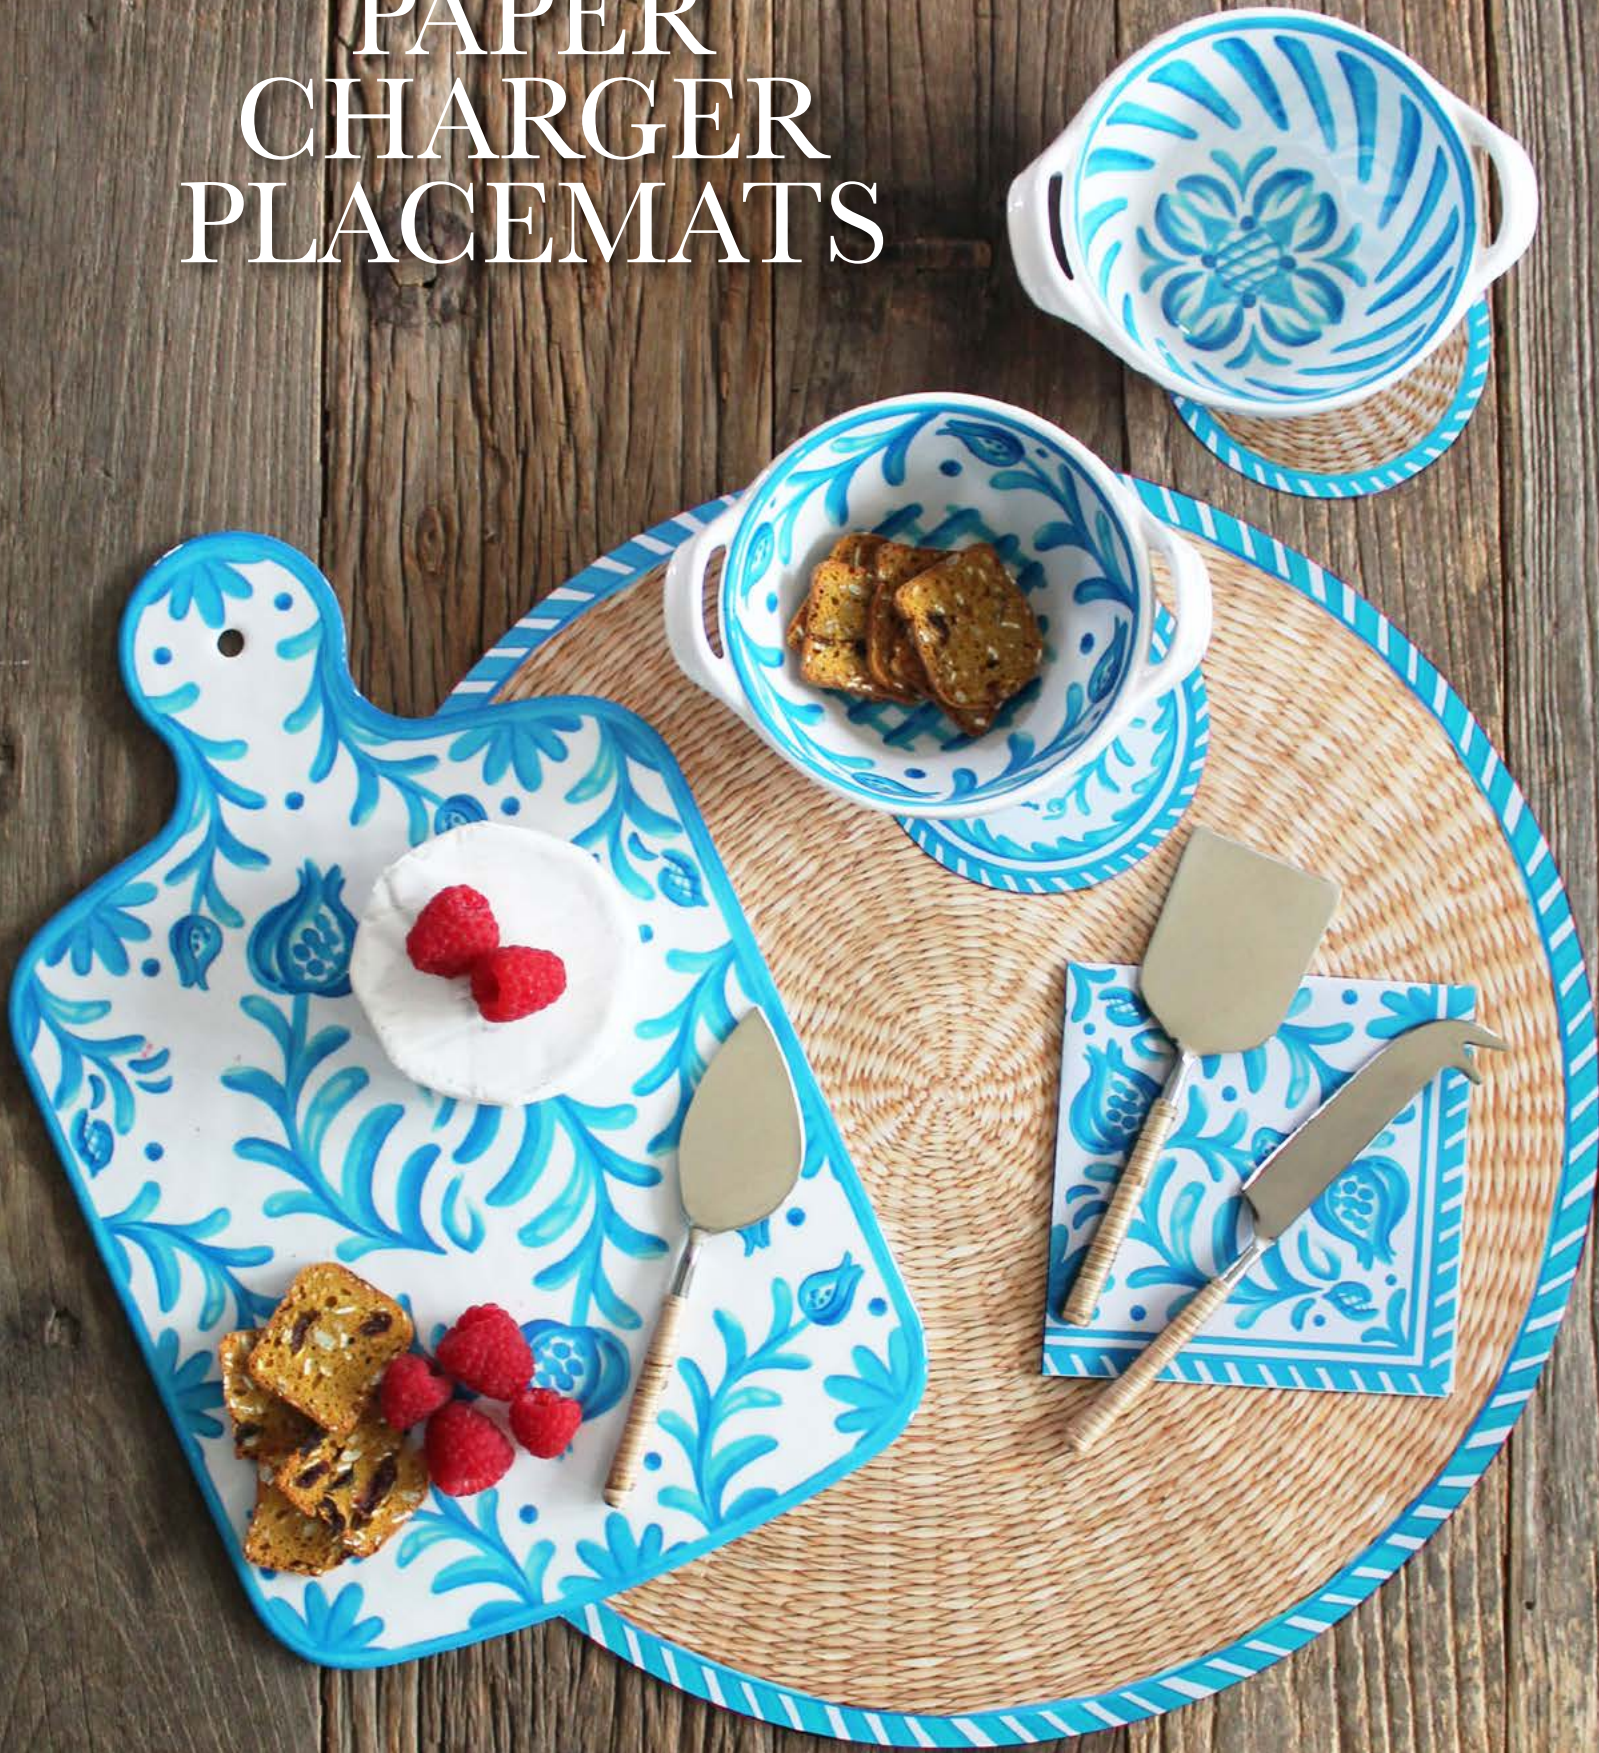

PAPER CHARGER PLACEMATS