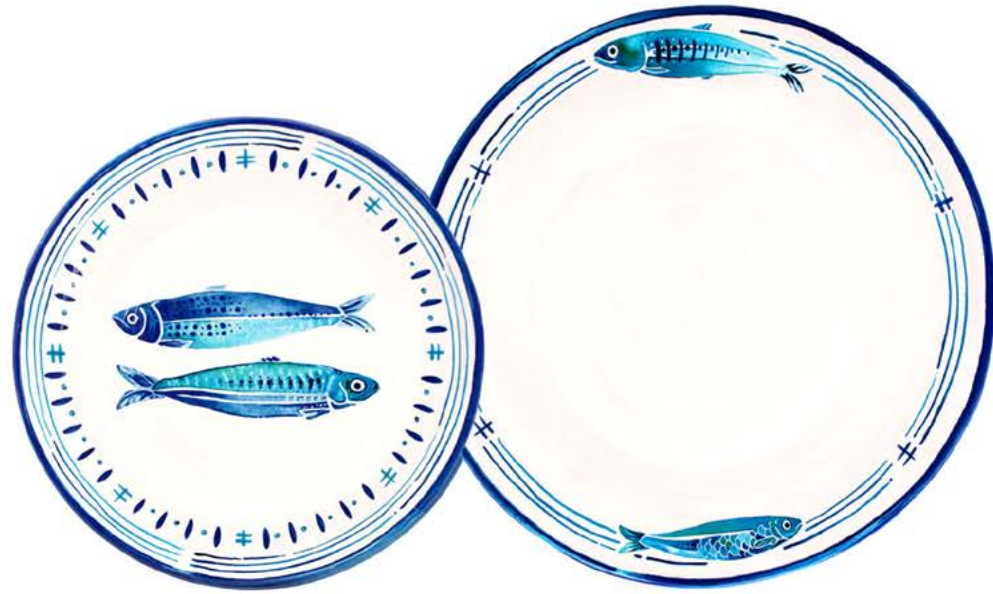

# CORE TABLEWARE PIECES

#258SAN  
9" salad plate

#256SAN  
11" dinner plate

#256SAN  
11" dinner plate

#258SAN  
9" salad plate

#226SAN  
16" oval platter

#253SAN  
6.5" soup bowl

#265SAN  
13" salad bowl