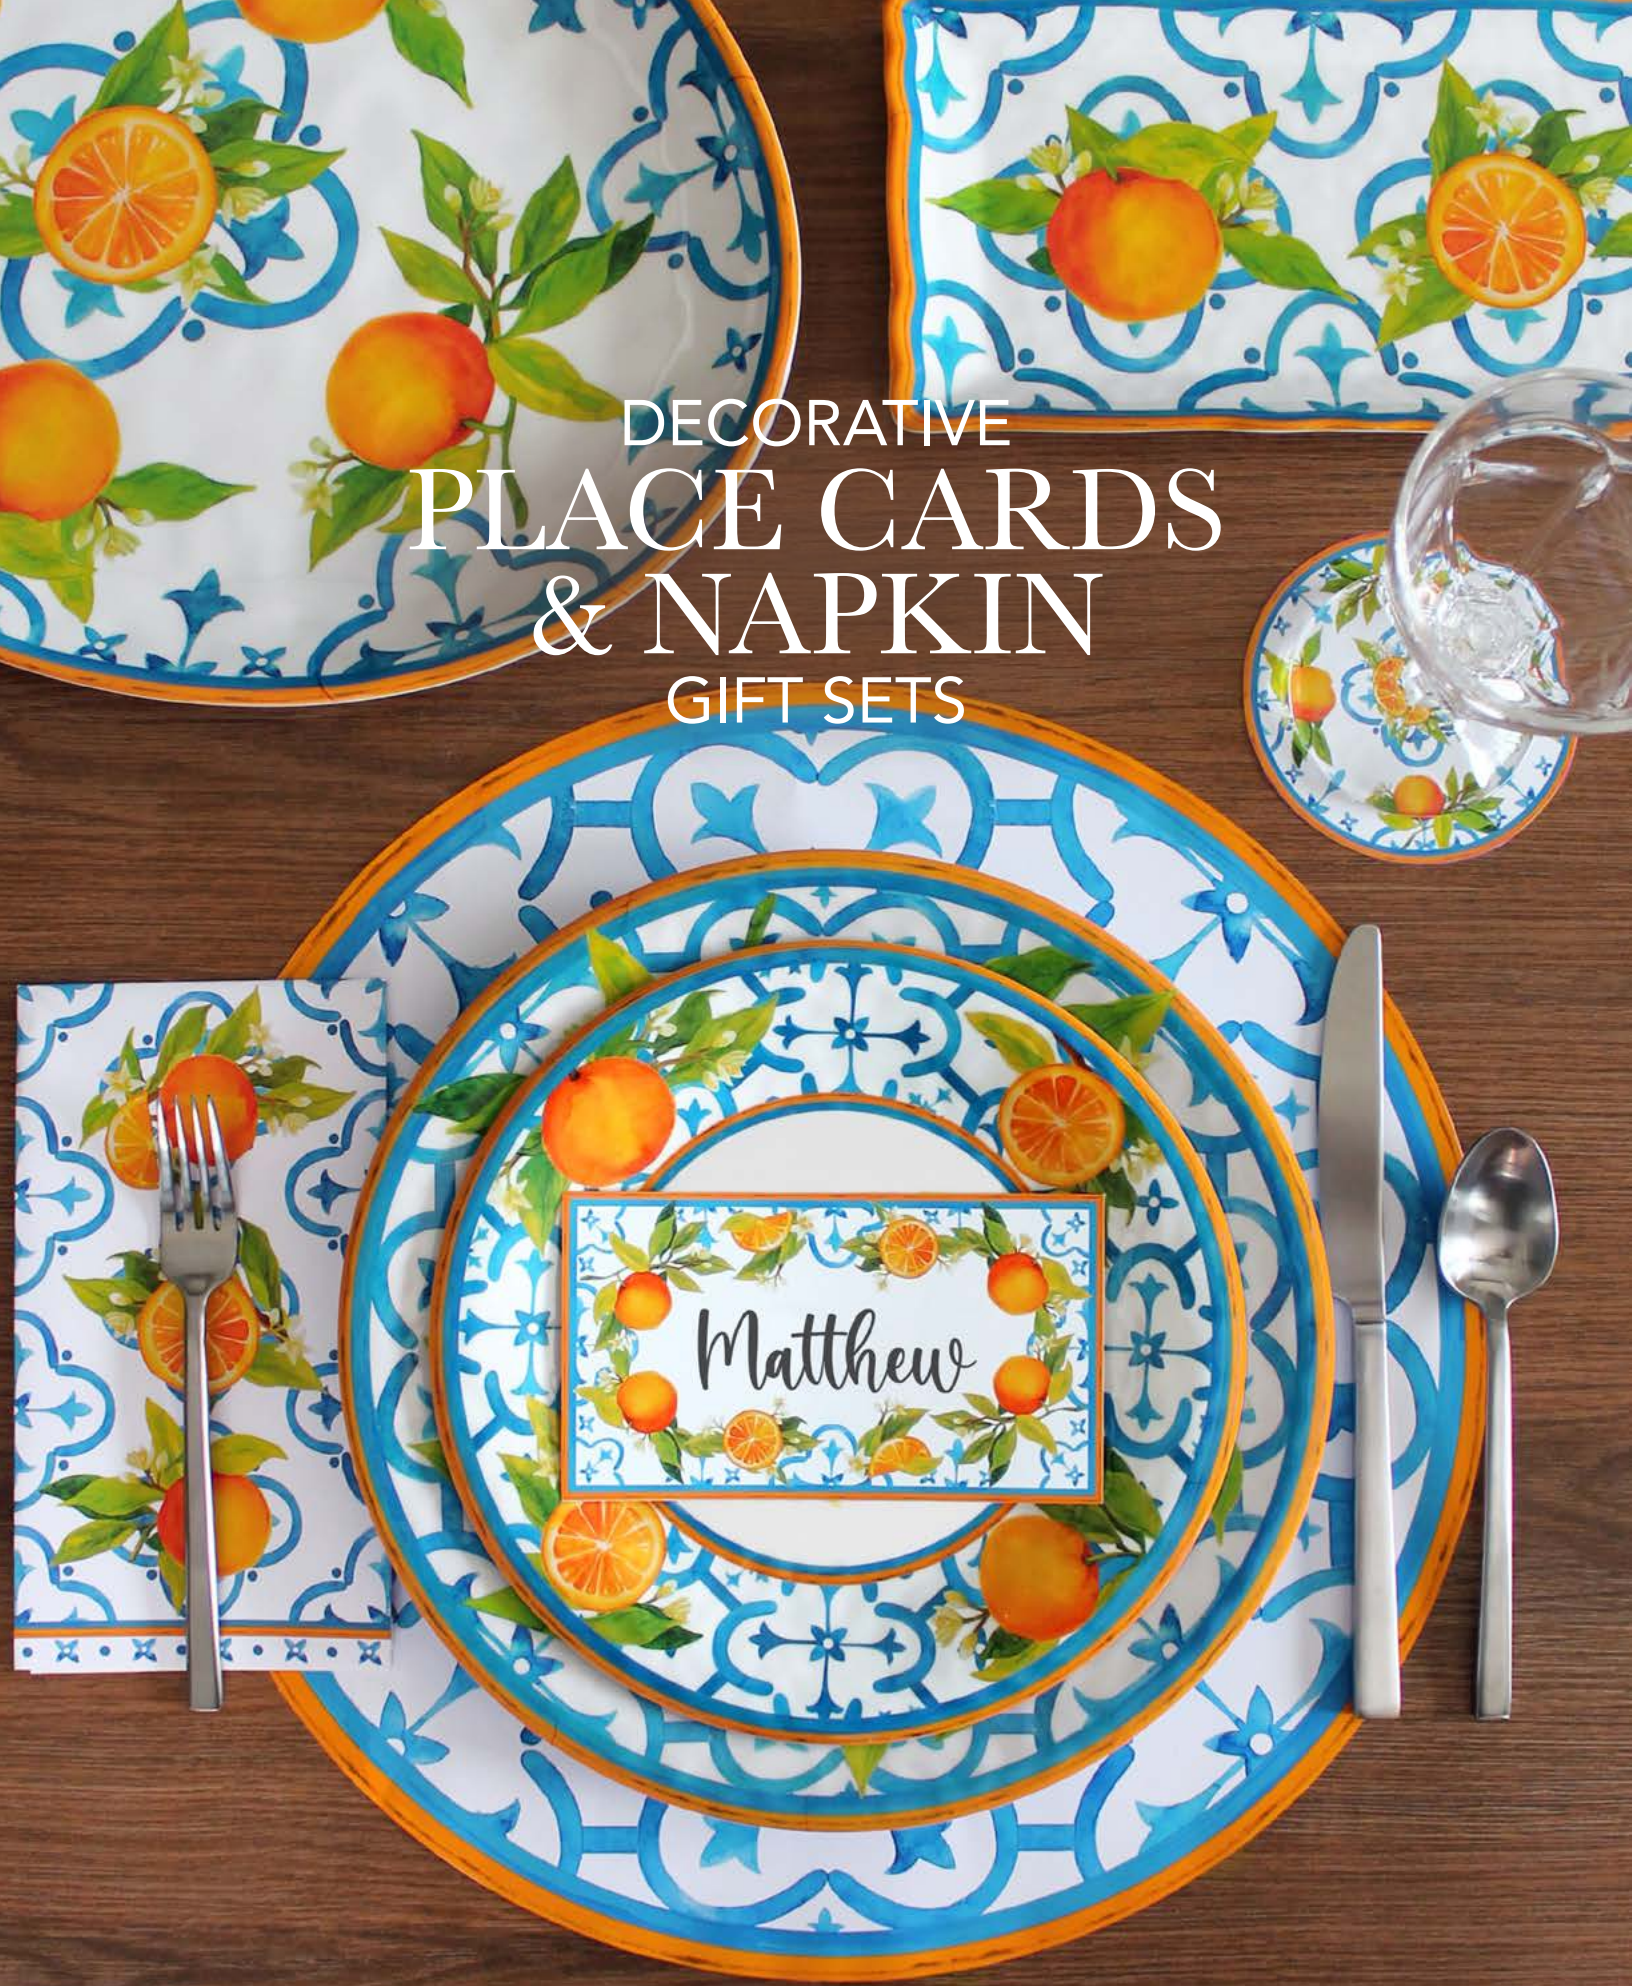

DECORATIVE PLACE CARDS & NAPKIN GIFT SETS

DECORATIVE & FUNCTIONAL
(PACK OF 20 EACH)