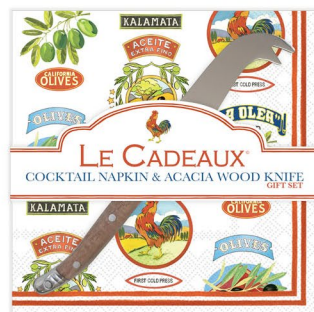

COASTER & COCKTAIL NAPKIN

(PACK OF 20 EACH)

GIFT SETS

COCKTAIL NAPKIN & MINI CHEESE KNIFE GIFT SETS

GIFT SET OF COCKTAIL NAPKINS (PACK OF 20) WITH MINI LAGUIOLE CHEESE KNIFE

#CCGS-256BEN
Benidorm

#CCGS-256CAPR
Capri

#CCGS-256MER
La Mer

#CCGS-256MAL
Mallorca

#CCGS-256MRCB
Moroccan Blue

#CCGS-256NOEL
Noelle

#CCGS-256PAL
Palermo

#CCGS-256SCO
Sicily Orange

#CCGS-256SCT
Sicily Teal

#CCGS-256TOSC
Toscana

#CCGS-256VAL
Valencia

#CCGS-256VOIC
Vintage Olive Italy/
California napkins with
real Acacia wood
Laguiole mini cheese knife

NEW

#CCGS-256AOVO
Vintage Olive
Allover napkins with
real Acacia wood
Laguiole mini cheese knife