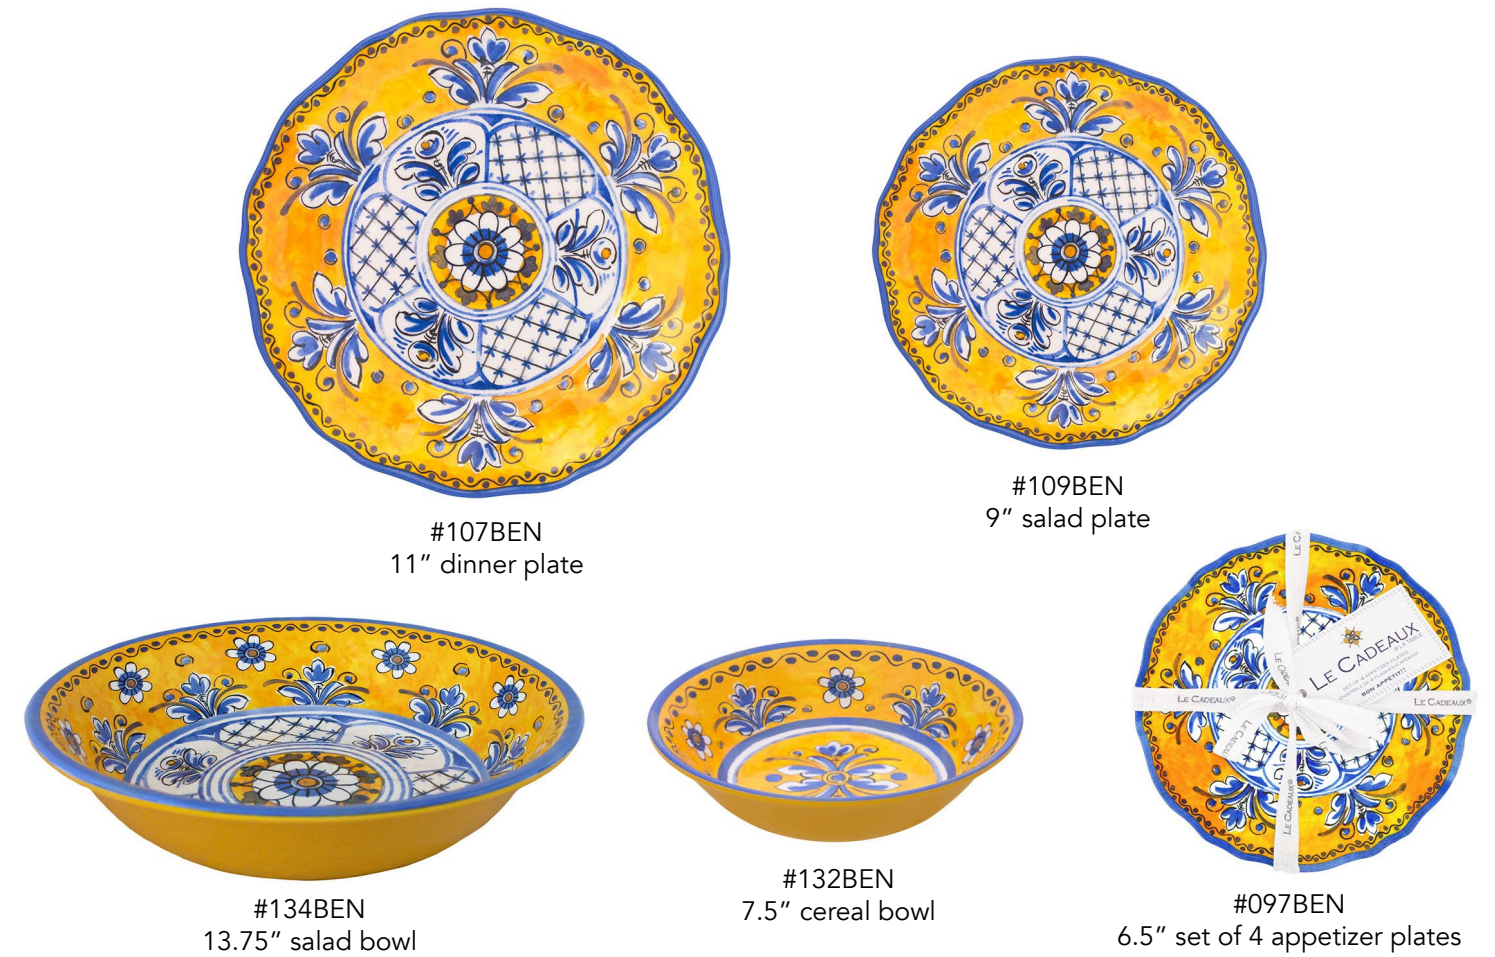

#107BEN
11" dinner plate

#109BEN
9" salad plate

#134BEN
13.75" salad bowl

#132BEN
7.5" cereal bowl

#097BEN
6.5" set of 4 appetizer plates

#CC-CSBEN
double-sided coasters 4"
in heavyweight paper
(pack of 20)