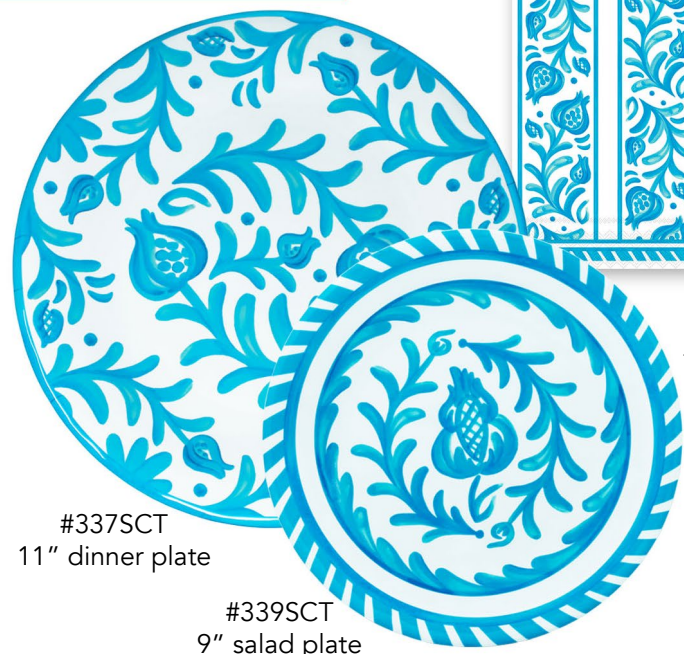

CORE TABLEWARE PIECES

NEW INNOVATION
Double Sided Napkins

#337SCT
11" dinner plate

#339SCT
9" salad plate

#CC-NPSCT40
7.75" double sided
dinner napkins

#CC-NPSCT25
5" double sided
cocktail napkins

#CC-NPSCT3340
4.25" x 7.75"
double sided
guest towel/
buffet napkins

Le Cadeaux soft touch napkins are made of finest quality 100% wooden pulp virgin tissue and are FSC certified. All napkins are triple ply.