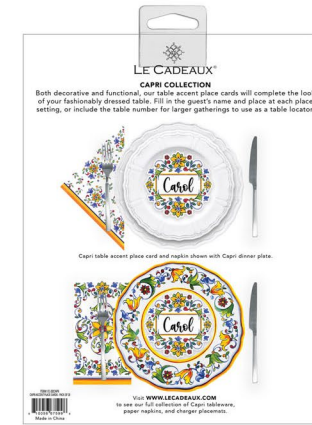

#CC-262CAPR
Capri