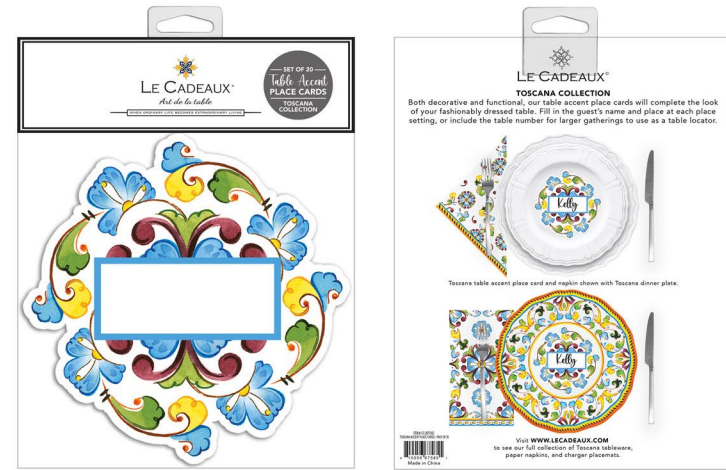

#CC-262TOSC
Toscana