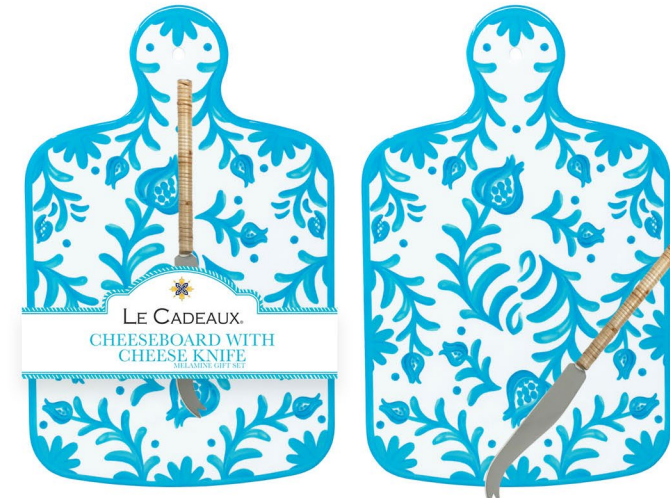

#CCGS-AC-VOIC25
 double sided cocktail napkins in acrylic holder

#CC-NPAOVO25
 Vintage Olive Allover 5" cocktail napkins

#CCGS-256AOVO
 cocktail napkins & real Acacia wood Laguiole mini cheese knife

#CCGS-AC-AOVO25
 cocktail napkins in acrylic holder

RATTAN ACCESSORIES

GIFT SETS

#GS-124
salad servers with natural rattan handles in cotton bag for gifting and storing

#GS-CB-SCO
Sicily Orange
cheeseboard with rattan covered cheese knife

#GS-CB-SCT
Sicily Teal
cheeseboard with rattan covered cheese knife