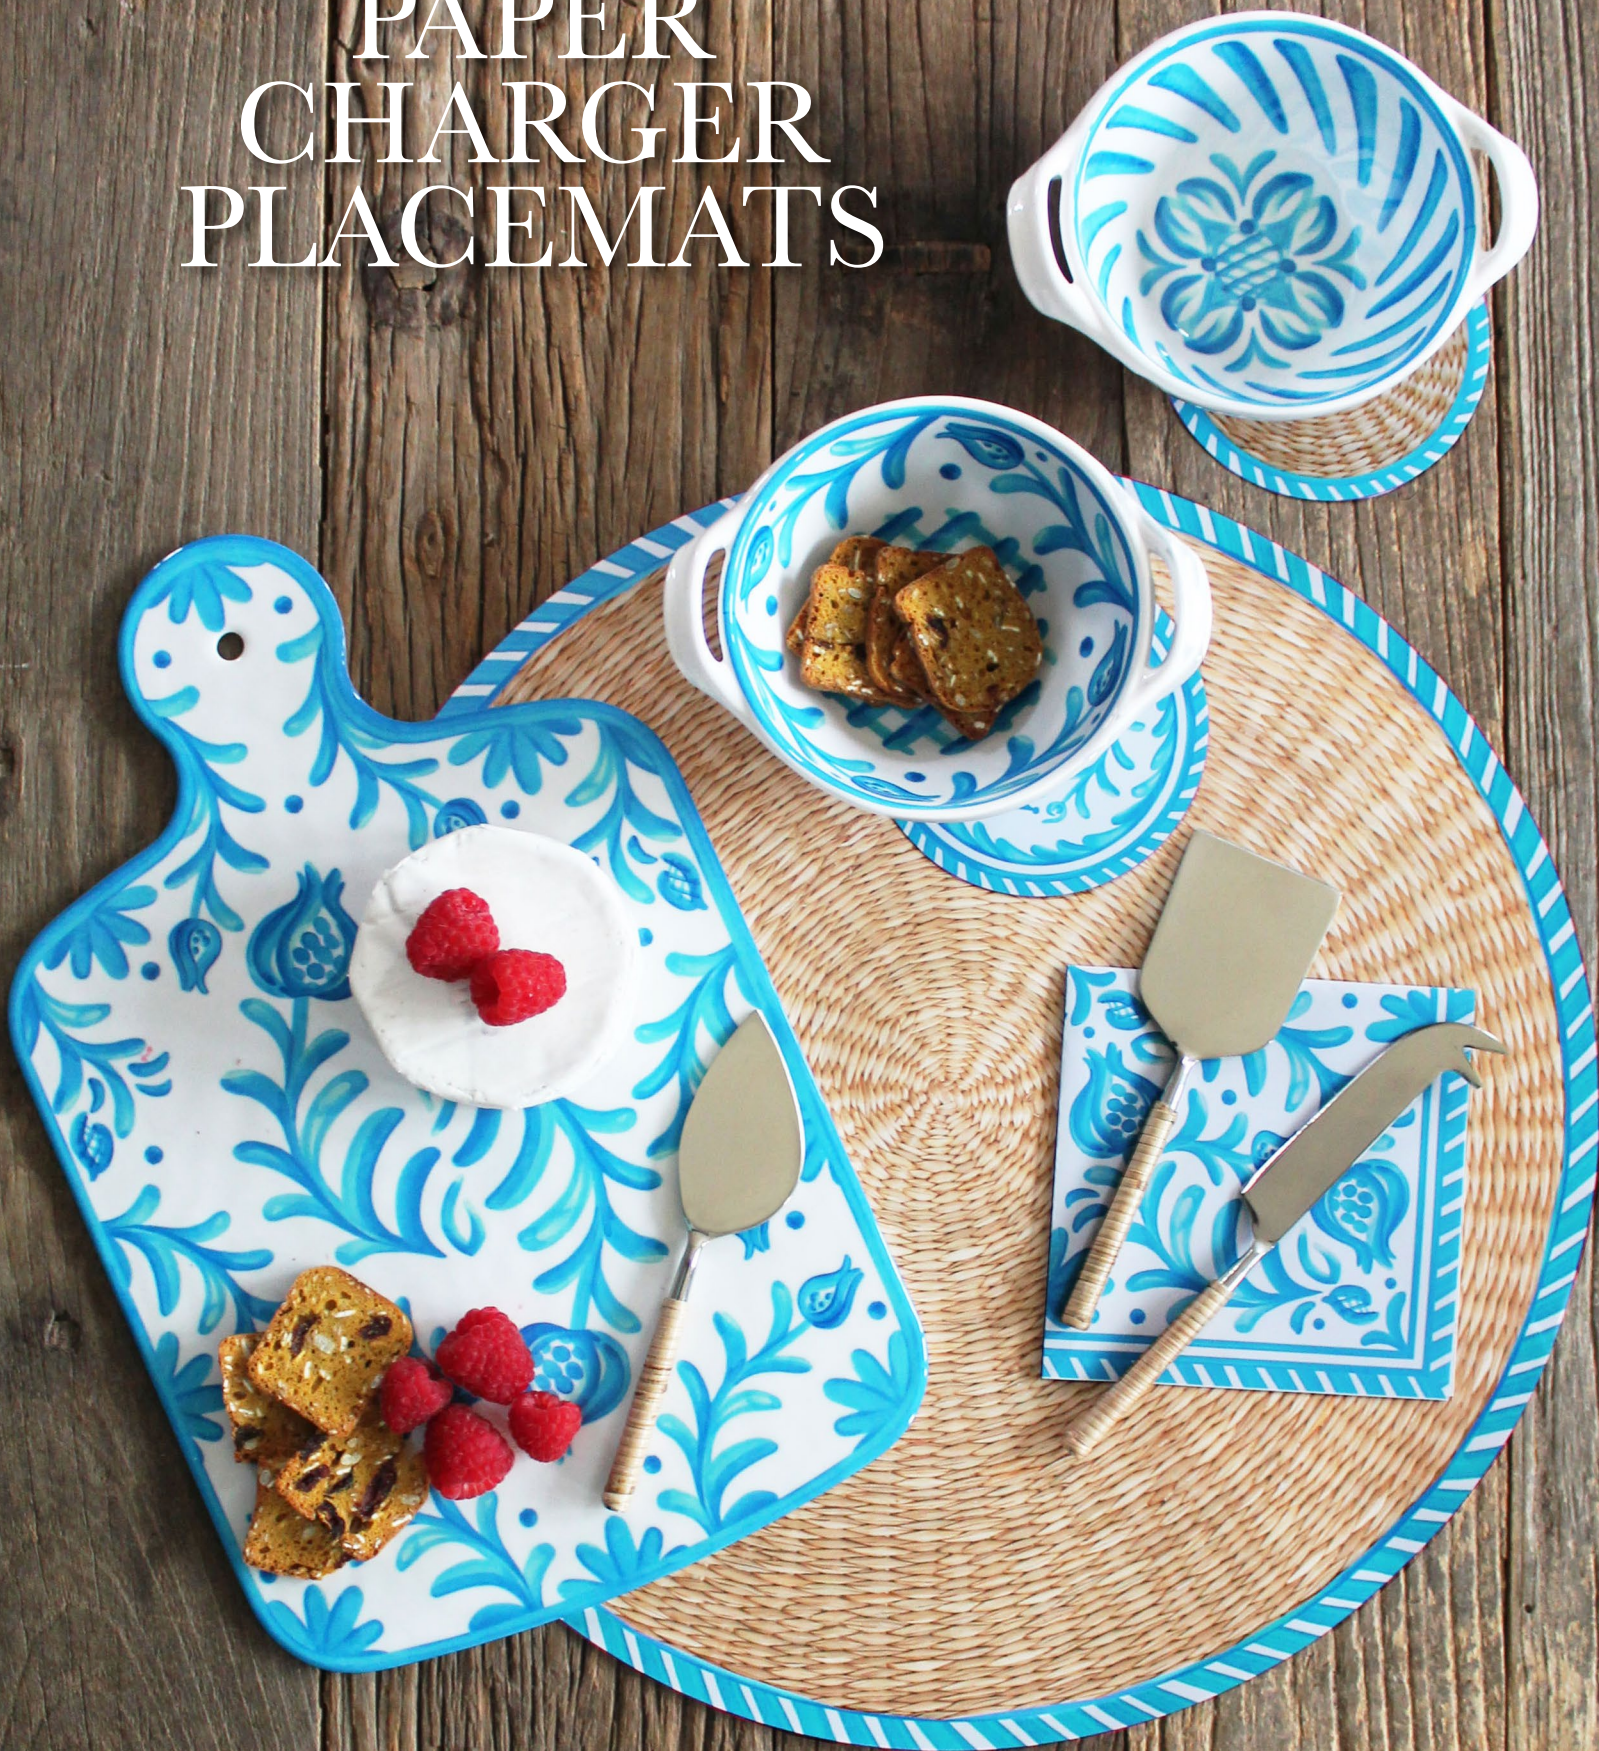

#CC-SPLVIS
paper charger placemats 15"
double-sided heavyweight and coated
(pack of 20)

#801VIS
20" x 15" large serving tray

#GS-TT-VIS
set of 2 tea towels with
ribbon & gift tag

PAPER CHARGER PLACEMATS

PAPER CHARGER PLACEMATS 15" IN HEAVYWEIGHT COATED PAPER (PACK OF 20 EACH) PRINTED WITH DOUBLE-SIDED COORDINATING PRINTS