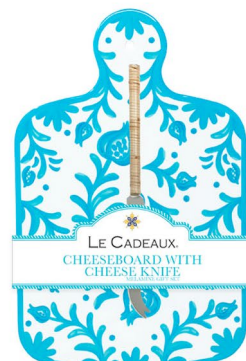

#GS-CB-SCT
Sicily Teal
cheeseboard with
rattan covered
cheese knife