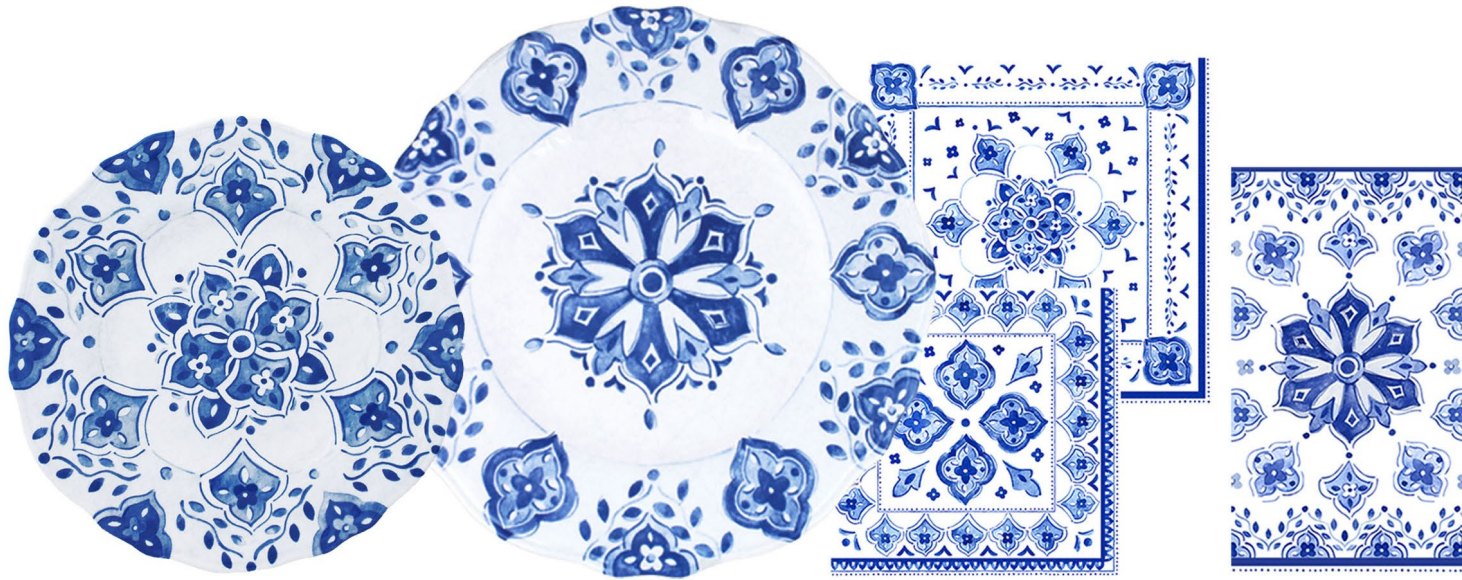

CORE TABLEWARE PIECES

#119MRCB
9" salad plate

#117MRCB
11" dinner plate

#CC-NPMRCB40
7.75" dinner napkins

#CC-NPMRCB3340
4.25" x 7.75"
guest towel/
buffet napkins

Le Cadeaux soft touch napkins are made of finest quality 100% wooden pulp virgin tissue and are FSC certified. All napkins are triple ply.

#CC-NPMRCB25
5" cocktail napkins