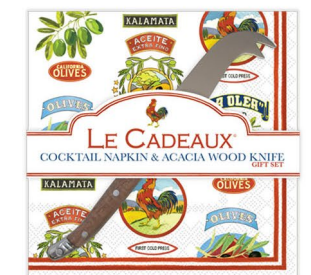

NEW
VINTAGE OLIVE COLLECTION

REAL ACACIA WOOD HANDLES

#GS-CB-VOC
 Vintage Olive California cheeseboard with real Acacia wood Laguiole cheese knife

#GS-CB-VOI
 Vintage Olive Italy cheeseboard with real Acacia wood Laguiole cheese knife

#097VOC
 Vintage Olive California set of 4 appetizer plates

#097VOI
 Vintage Olive Italy set of 4 appetizer plates

#GS-OL-VOC
 Vintage Olive California olive bowl with real Acacia Laguiole wood spoon

#GS-OL-VOI
 Vintage Olive Italy olive bowl with real Acacia Laguiole wood spoon

#401- VOASST Vintage Olive set of 12 assorted 3.5" bowls (3 of each design)

#CC-NPVOIC25
 Vintage Olive Italy/California 5" double sided cocktail napkins

#CCGS-256VOIC
 double sided cocktail napkins & real Acacia wood Laguiole mini cheese knife

#CCGS-AC-VOIC25
 double sided cocktail napkins in acrylic holder

#CC-NPAOVO25
 Vintage Olive Allover 5" cocktail napkins

#CCGS-256AOVO
 cocktail napkins & real Acacia wood Laguiole mini cheese knife

#CCGS-AC-AOVO25
 cocktail napkins in acrylic holder