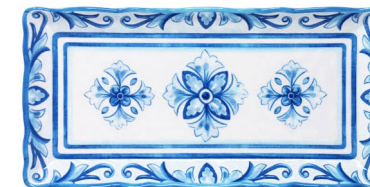

#227MAL
11" dinner plate

#229MAL
9" salad plate

#245MAL
13.75" salad bowl

#243MAL
7.5" cereal bowl

#CC-CSMAL
double-sided coasters 4"
in heavyweight paper
(pack of 20)

#CC-262MAL
table accent place cards
(set of 20)

#266MAL
16" oval platter

#097MAL
6.5" set of 4 appetizer plates

#121MAL
salad servers

#CC-SPLMAL
paper charger placemats 15"
double-sided heavyweight and coated
(pack of 20)

#297MAL
10" x 5" biscuit tray

#298MAL
15" x 6" baguette tray