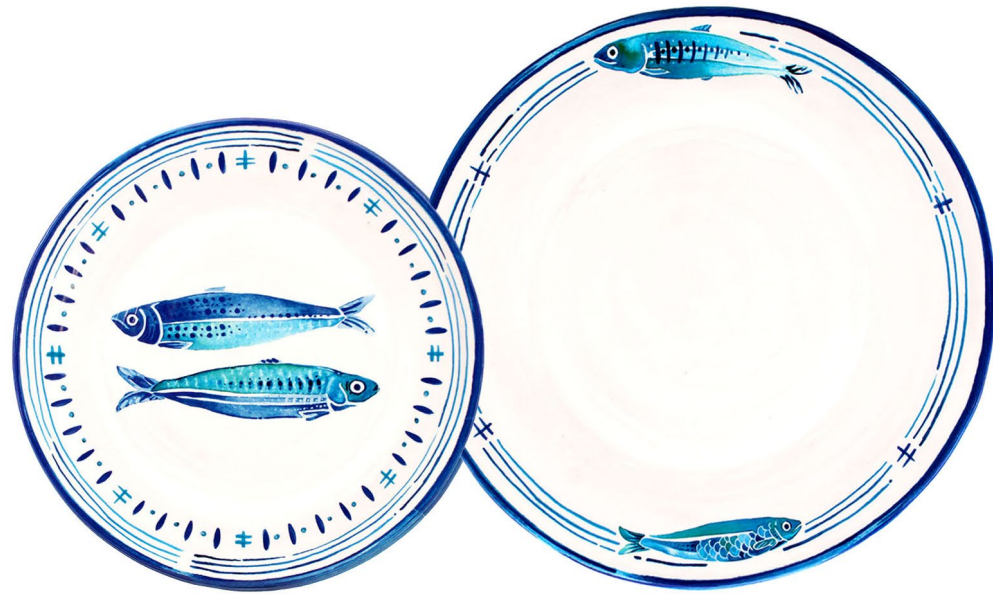

CORE TABLEWARE PIECES

#258SAN
9" salad plate

#256SAN
11" dinner plate