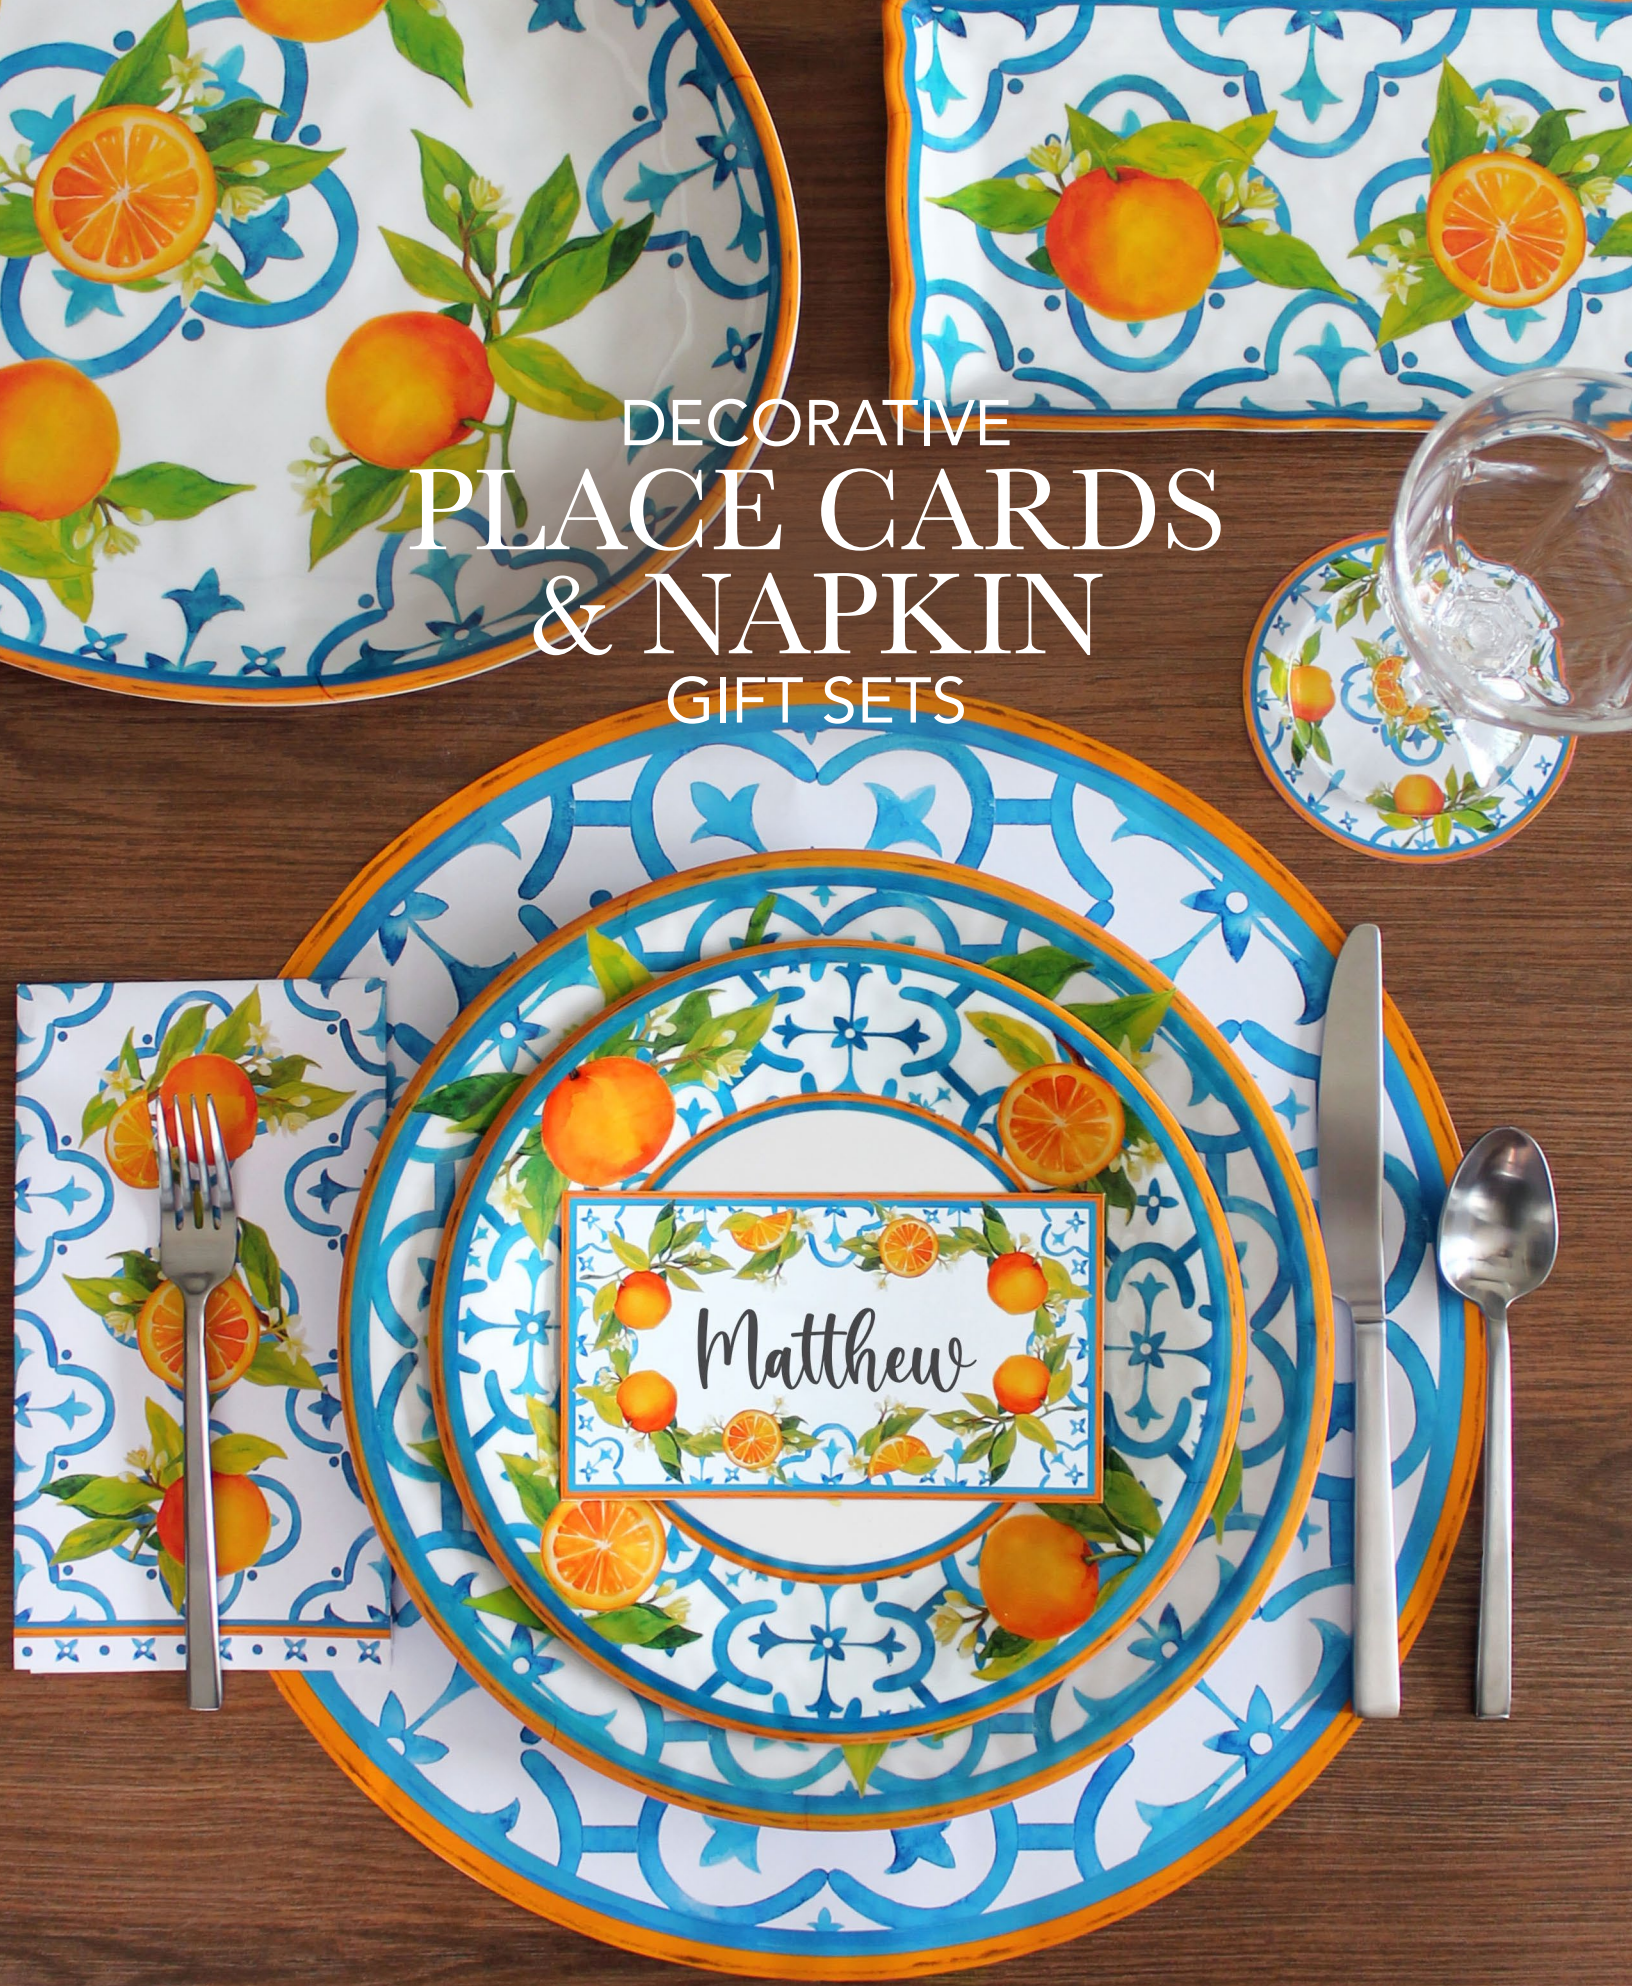

DECORATIVE PLACE CARDS & NAPKIN GIFT SETS

DECORATIVE & FUNCTIONAL
(PACK OF 20 EACH)