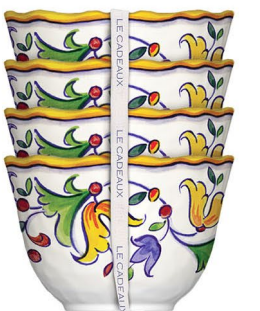

CORE TABLEWARE PIECES

Le Cadeaux soft touch napkins are made of finest quality 100% wooden pulp virgin tissue and are FSC certified. All napkins are triple ply.

#CC-NPCAPR25
5" cocktail napkins