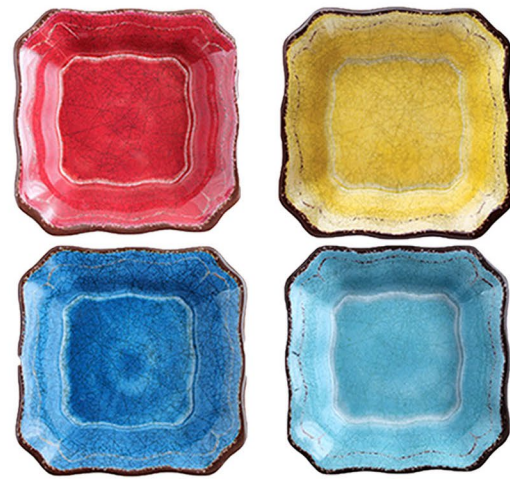

#402MULTI-ASST
set of 12 assorted 3.5" condiment bowls
(3 of each design)