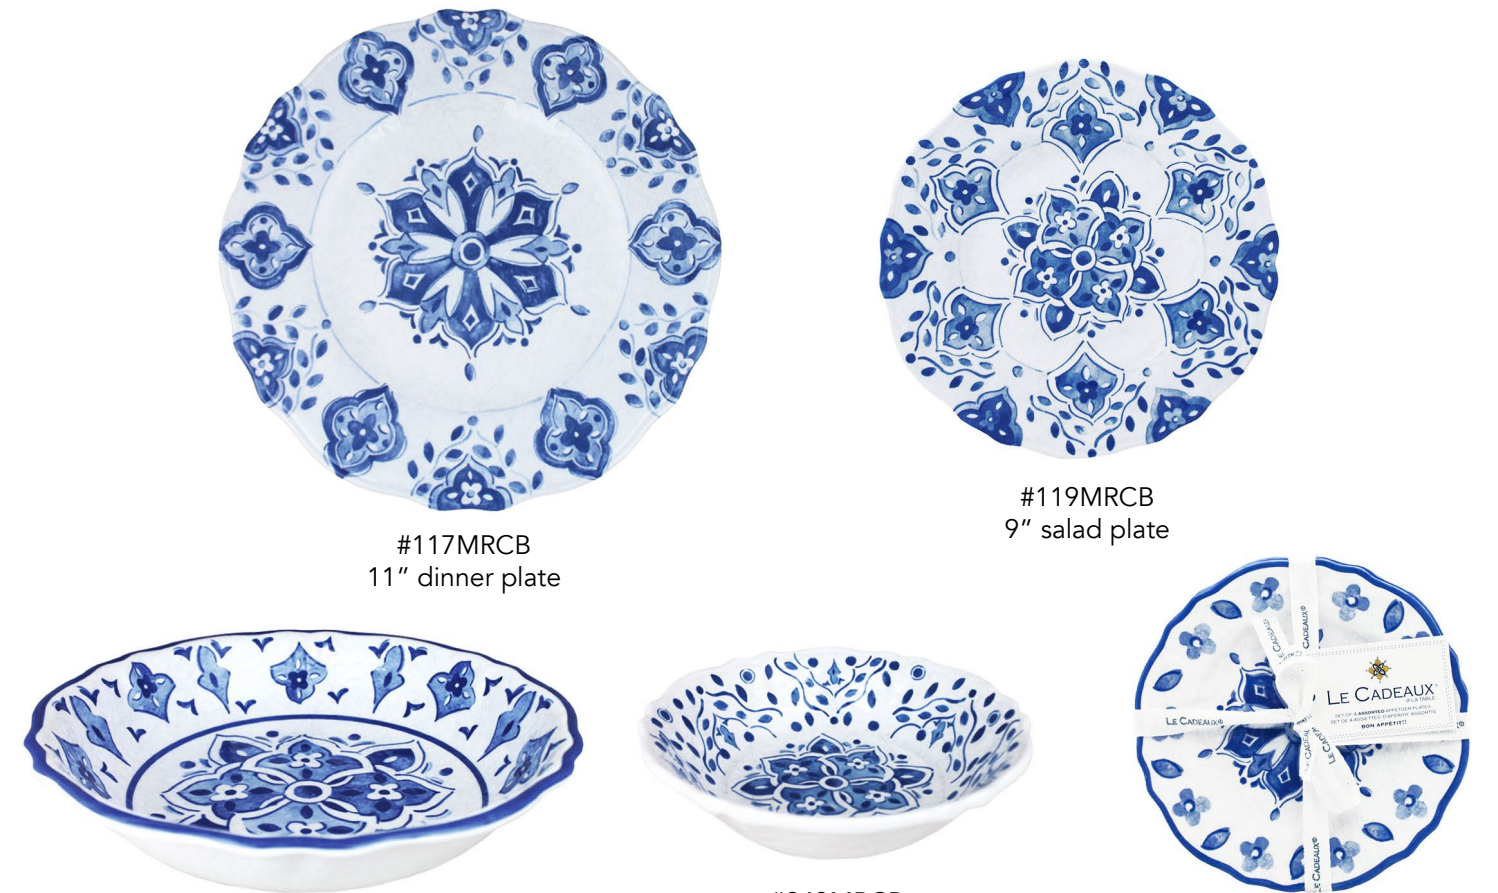

#117MRCB
11" dinner plate

#119MRCB
9" salad plate

#245MRCB
13.75" salad bowl

#243MRCB
7.5" cereal bowl

#097MRCB
6.5" set of 4 appetizer plates