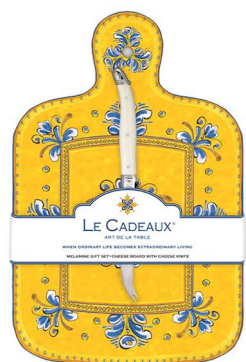

#096PAL
Palermo

#096SCO
Sicily Orange

#096SCT
Sicily Teal

#096TOSC
Toscana

CHEESEBOARD GIFT SETS

#GS-CB-BEN
Benidorm
cheeseboard with
cream Laguiole
cheese knife

#GS-CB-CAPR
Capri
cheeseboard with
white Laguiole
cheese knife