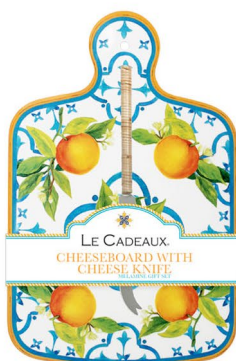

#GS-CB-PAL
Palermo
cheeseboard with
white Laguiole
cheese knife

#GS-CB-RUSW
Rustica Antique White
cheeseboard with
white Laguiole
cheese knife

#GS-CB-SAN
Santorini
cheeseboard with
white Laguiole
cheese knife

#GS-CB-TOSC
Toscana
cheeseboard with
cream Laguiole
cheese knife

#GS-CB-SCO
Sicily Orange
cheeseboard with
rattan covered
cheese knife

#GS-CB-SCT
Sicily Teal
cheeseboard with
rattan covered
cheese knife