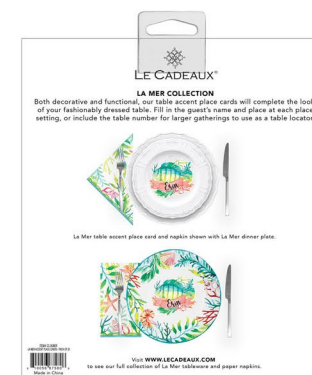

#CC-262BEN
Benidorm

Benidorm

#CC-262CAPR
Capri

Capri

#CC-262MER
La Mer

La Mer

Both decorative and functional in a heavyweight paper (pack of 20).
For use with names or writing menu at place settings, as table locator
at large gatherings, or as a food identifier at the buffet.