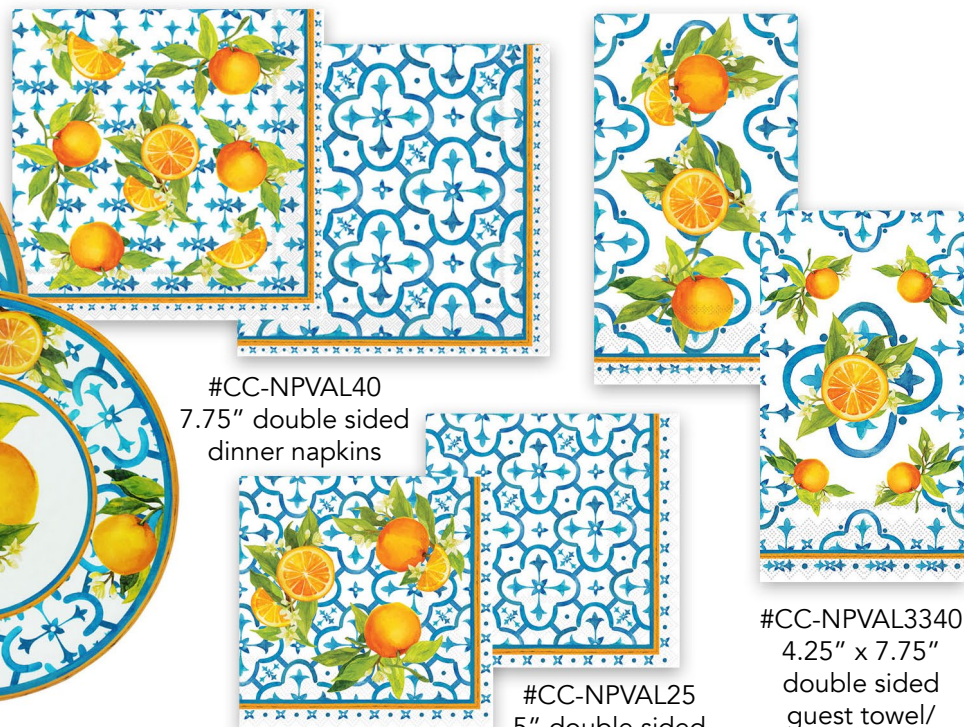

CORE TABLEWARE PIECES

NEW INNOVATION
Double Sided Napkins

#337VAL
11" dinner plate

#339VAL
9" salad plate

Le Cadeaux soft touch napkins are made of finest quality 100% wooden pulp virgin tissue and are FSC certified. All napkins are triple ply.