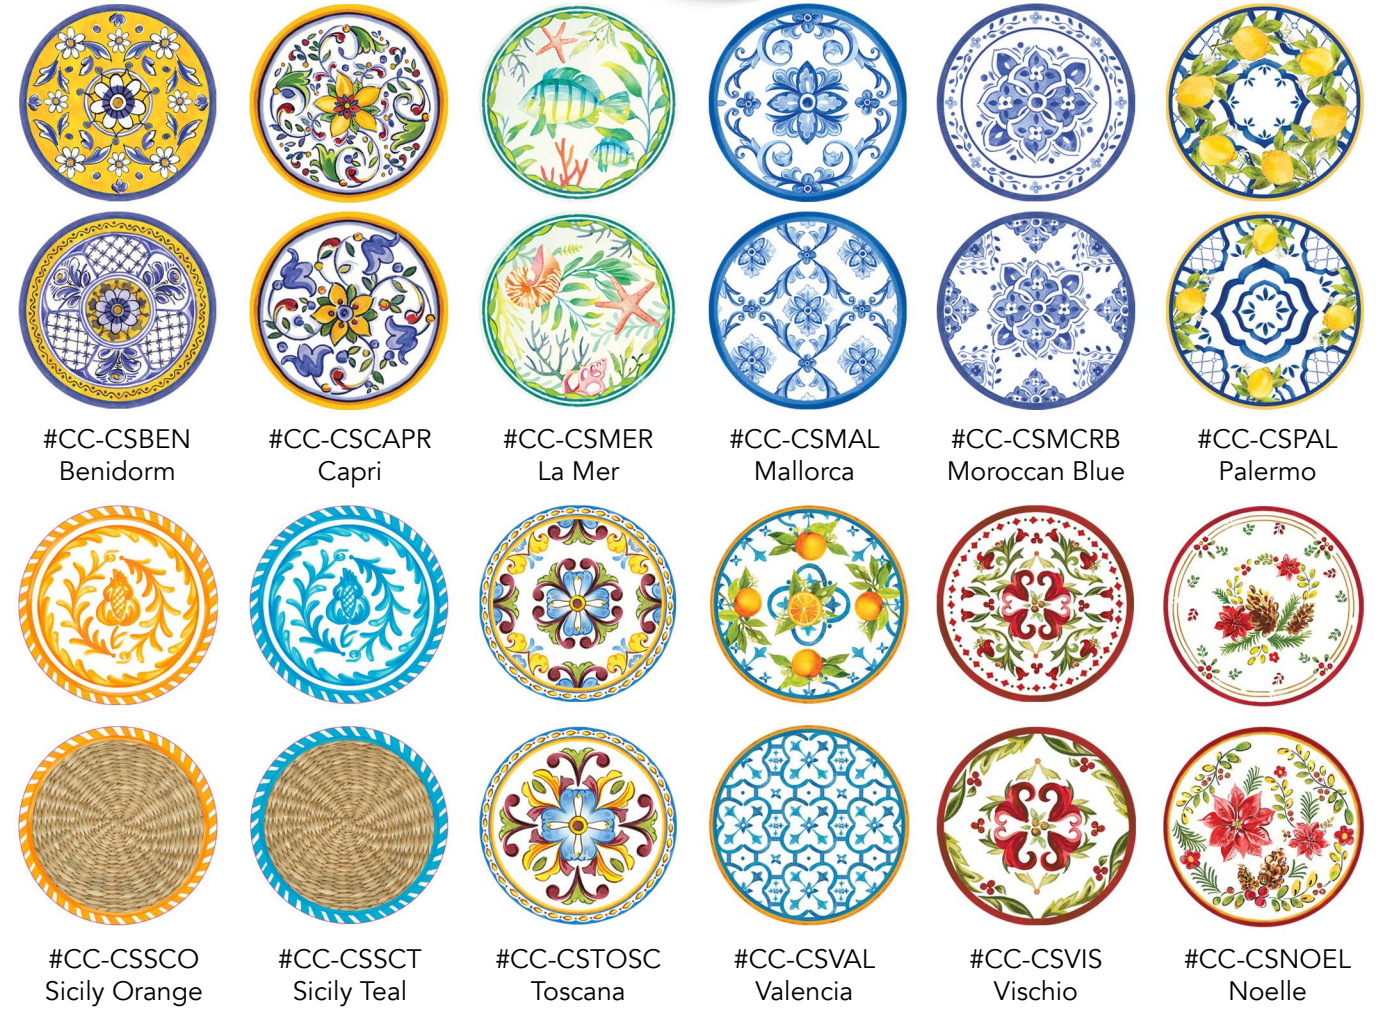

DECORATIVE COASTERS COLLECTION

DECORATIVE PAPER COASTERS

NOT JUST YOUR EVERYDAY COASTER
OUR COASTERS MAKE BEAUTIFUL
DECORATIVE TABLE ACCESSORIES UNDER
GLASSWARE AT EACH PLACE SETTING

4" HEAVYWEIGHT PAPER
DOUBLE-SIDED COASTERS
COORDINATING PRINTS
(PACK OF 20)