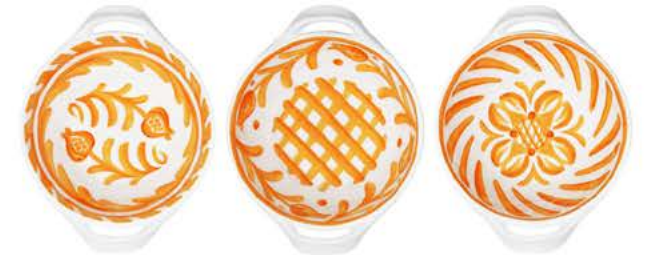

#096SCO
set of three 4.75" mini two handled bowls

#097SCO
6.5" set of 4 appetizer plates

#CC-CSSCO
double-sided coasters 4"
in heavyweight paper
(pack of 20)

#CC-SPLSCO
paper charger placemats 15"
double-sided heavyweight and coated
(pack of 20)