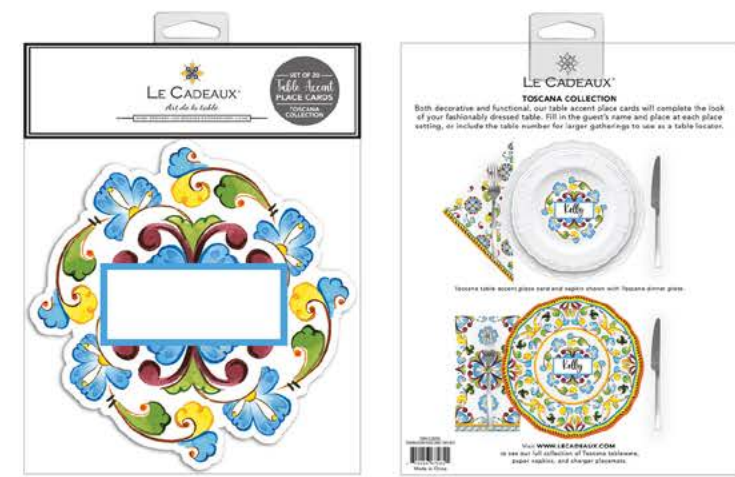

#CC-262TOSC
Toscana