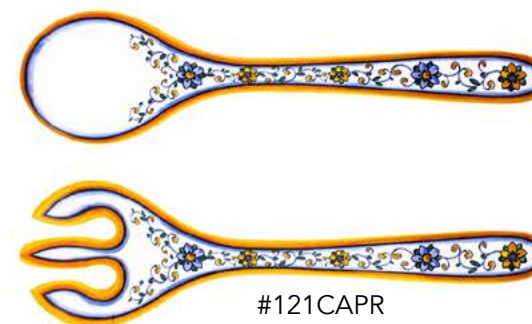

#CC-262CAPR
table accent place cards
(set of 20)

#CC-SPLCAPR
paper charger placemats 15"
double-sided heavyweight and coated
(pack of 20)

#286CAPR
16" oval platter

#297CAPR
10" x 5" biscuit tray

#298CAPR
15" x 6" baguette tray