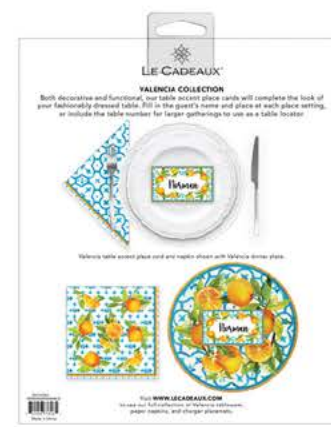

#CCGS-262TOSC
Toscana

#CCGS-262VAL
Valencia

#CCGS-262VIS
Vischio

NEW DOUBLE SIDED
VALENCIA NAPKINS

back of packaging shows
pairing with table setting

DECORATIVE COASTERS COLLECTION

DECORATIVE PAPER COASTERS