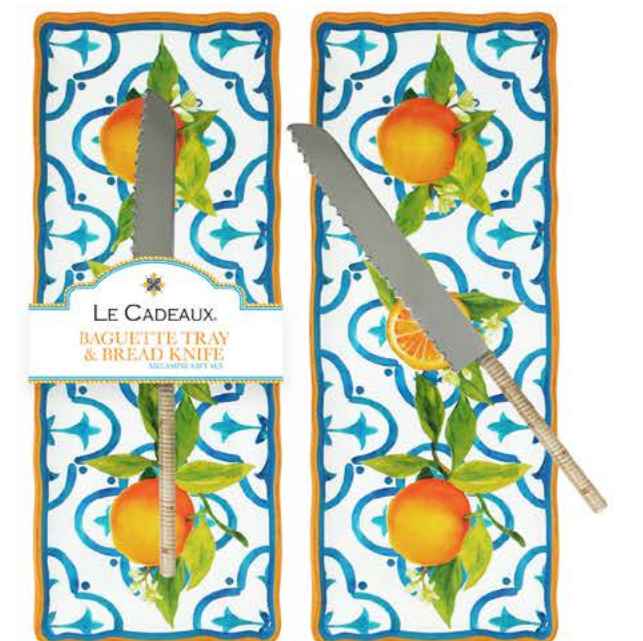

#GS-BT-VAL
 Valencia
 baguette tray with rattan covered bread knife

GIFT SETS COLLECTION

MINI HANDLED BOWL GIFT SETS

4.75" THREE MINI TWO HANDED BOWLS

CHEESEBOARD GIFT SETS

#GS-CB-BEN
Benidorm
cheeseboard with
cream Laguiole
cheese knife