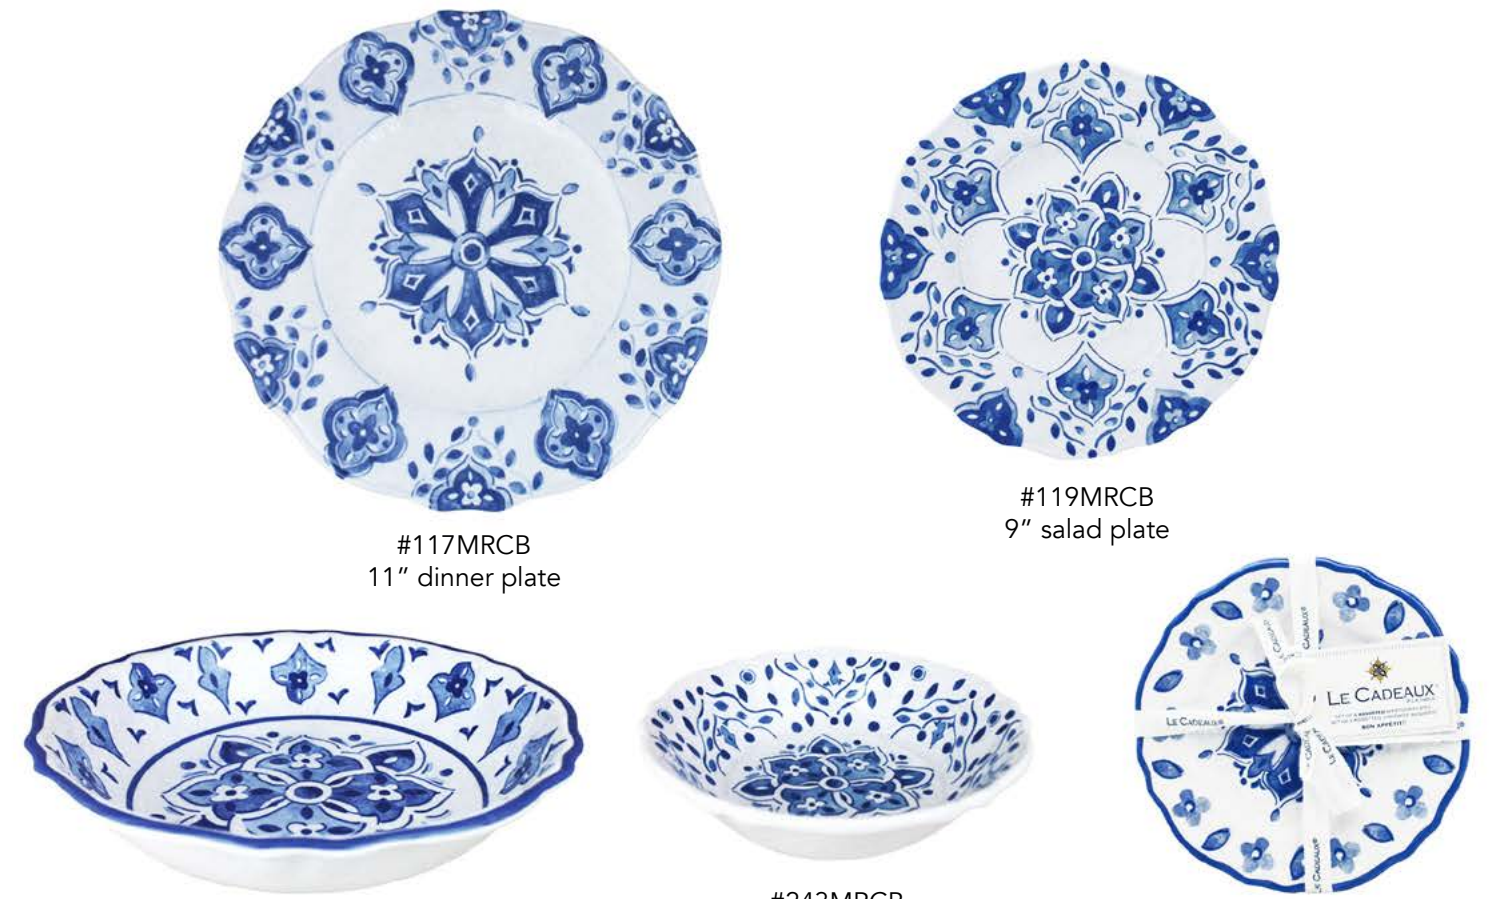

CORE TABLEWARE PIECES

#119MRCB
9" salad plate

#117MRCB
11" dinner plate

#CC-NPMRCB40
7.75" dinner napkins

#CC-NPMRCB3340
4.25" x 7.75"
guest towel/
buffet napkins

#CC-NPMRCB25
5" cocktail napkins

Le Cadeaux soft touch napkins are made of finest quality 100% wooden pulp virgin tissue and are FSC certified. All napkins are triple ply.