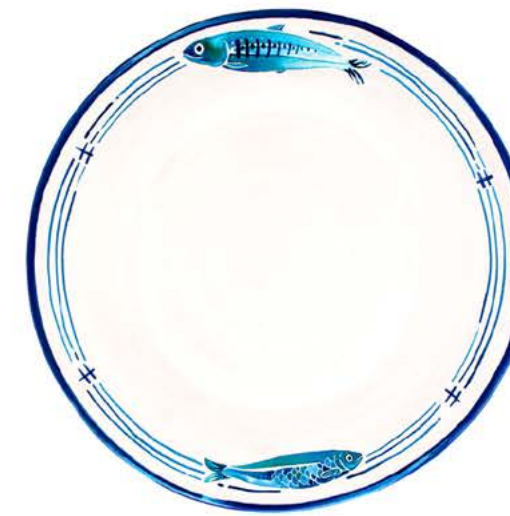

CORE TABLEWARE PIECES

#258SAN
9" salad plate

#256SAN
11" dinner plate

#256SAN
11" dinner plate

#258SAN
9" salad plate

#226SAN
16" oval platter

#253SAN
6.5" soup bowl

#265SAN
13" salad bowl