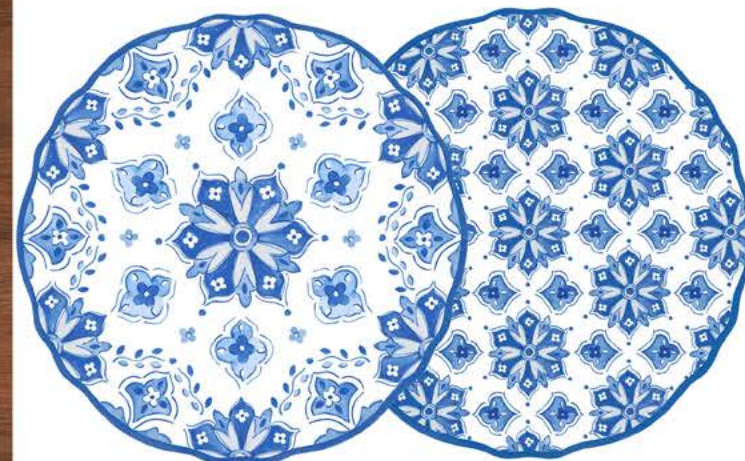

#CC-262MRCB
table accent place cards
(set of 20)

#266MRCB
16" oval platter

#297MRCB
10" x 5" biscuit tray

#298MRCB
15" x 6" baguette tray

#CC-SPLMRCB
paper charger placemats 15"
double-sided heavyweight and coated
(pack of 20)