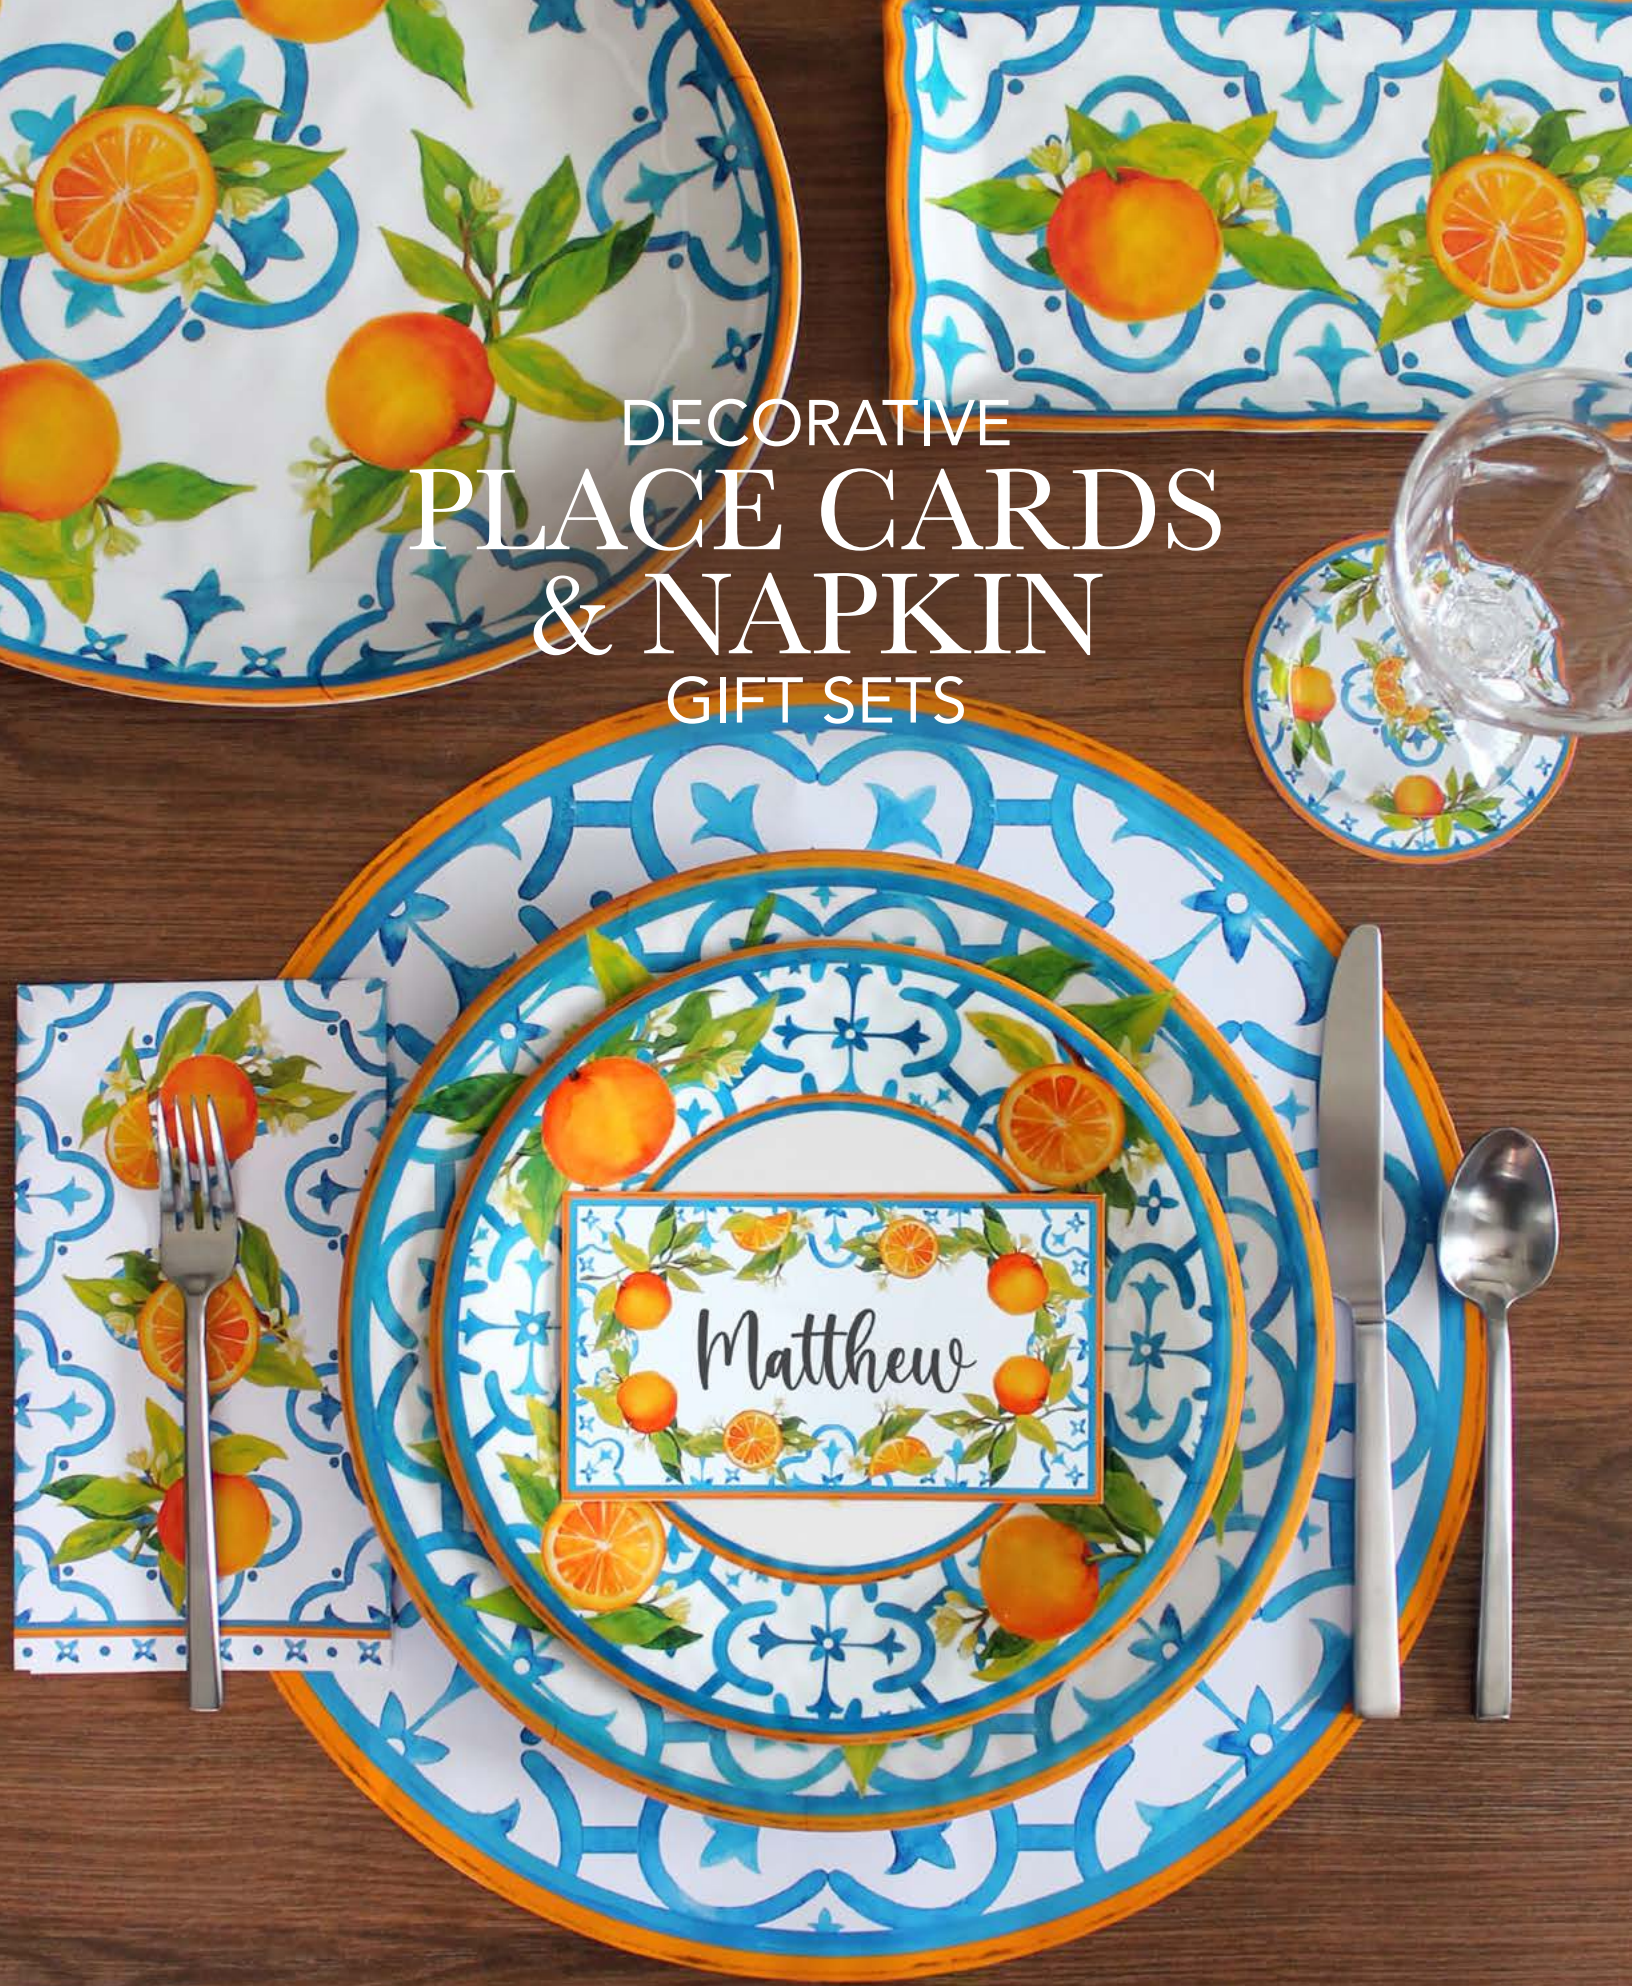

DECORATIVE PLACE CARDS & NAPKIN GIFT SETS

DECORATIVE & FUNCTIONAL
(PACK OF 20 EACH)