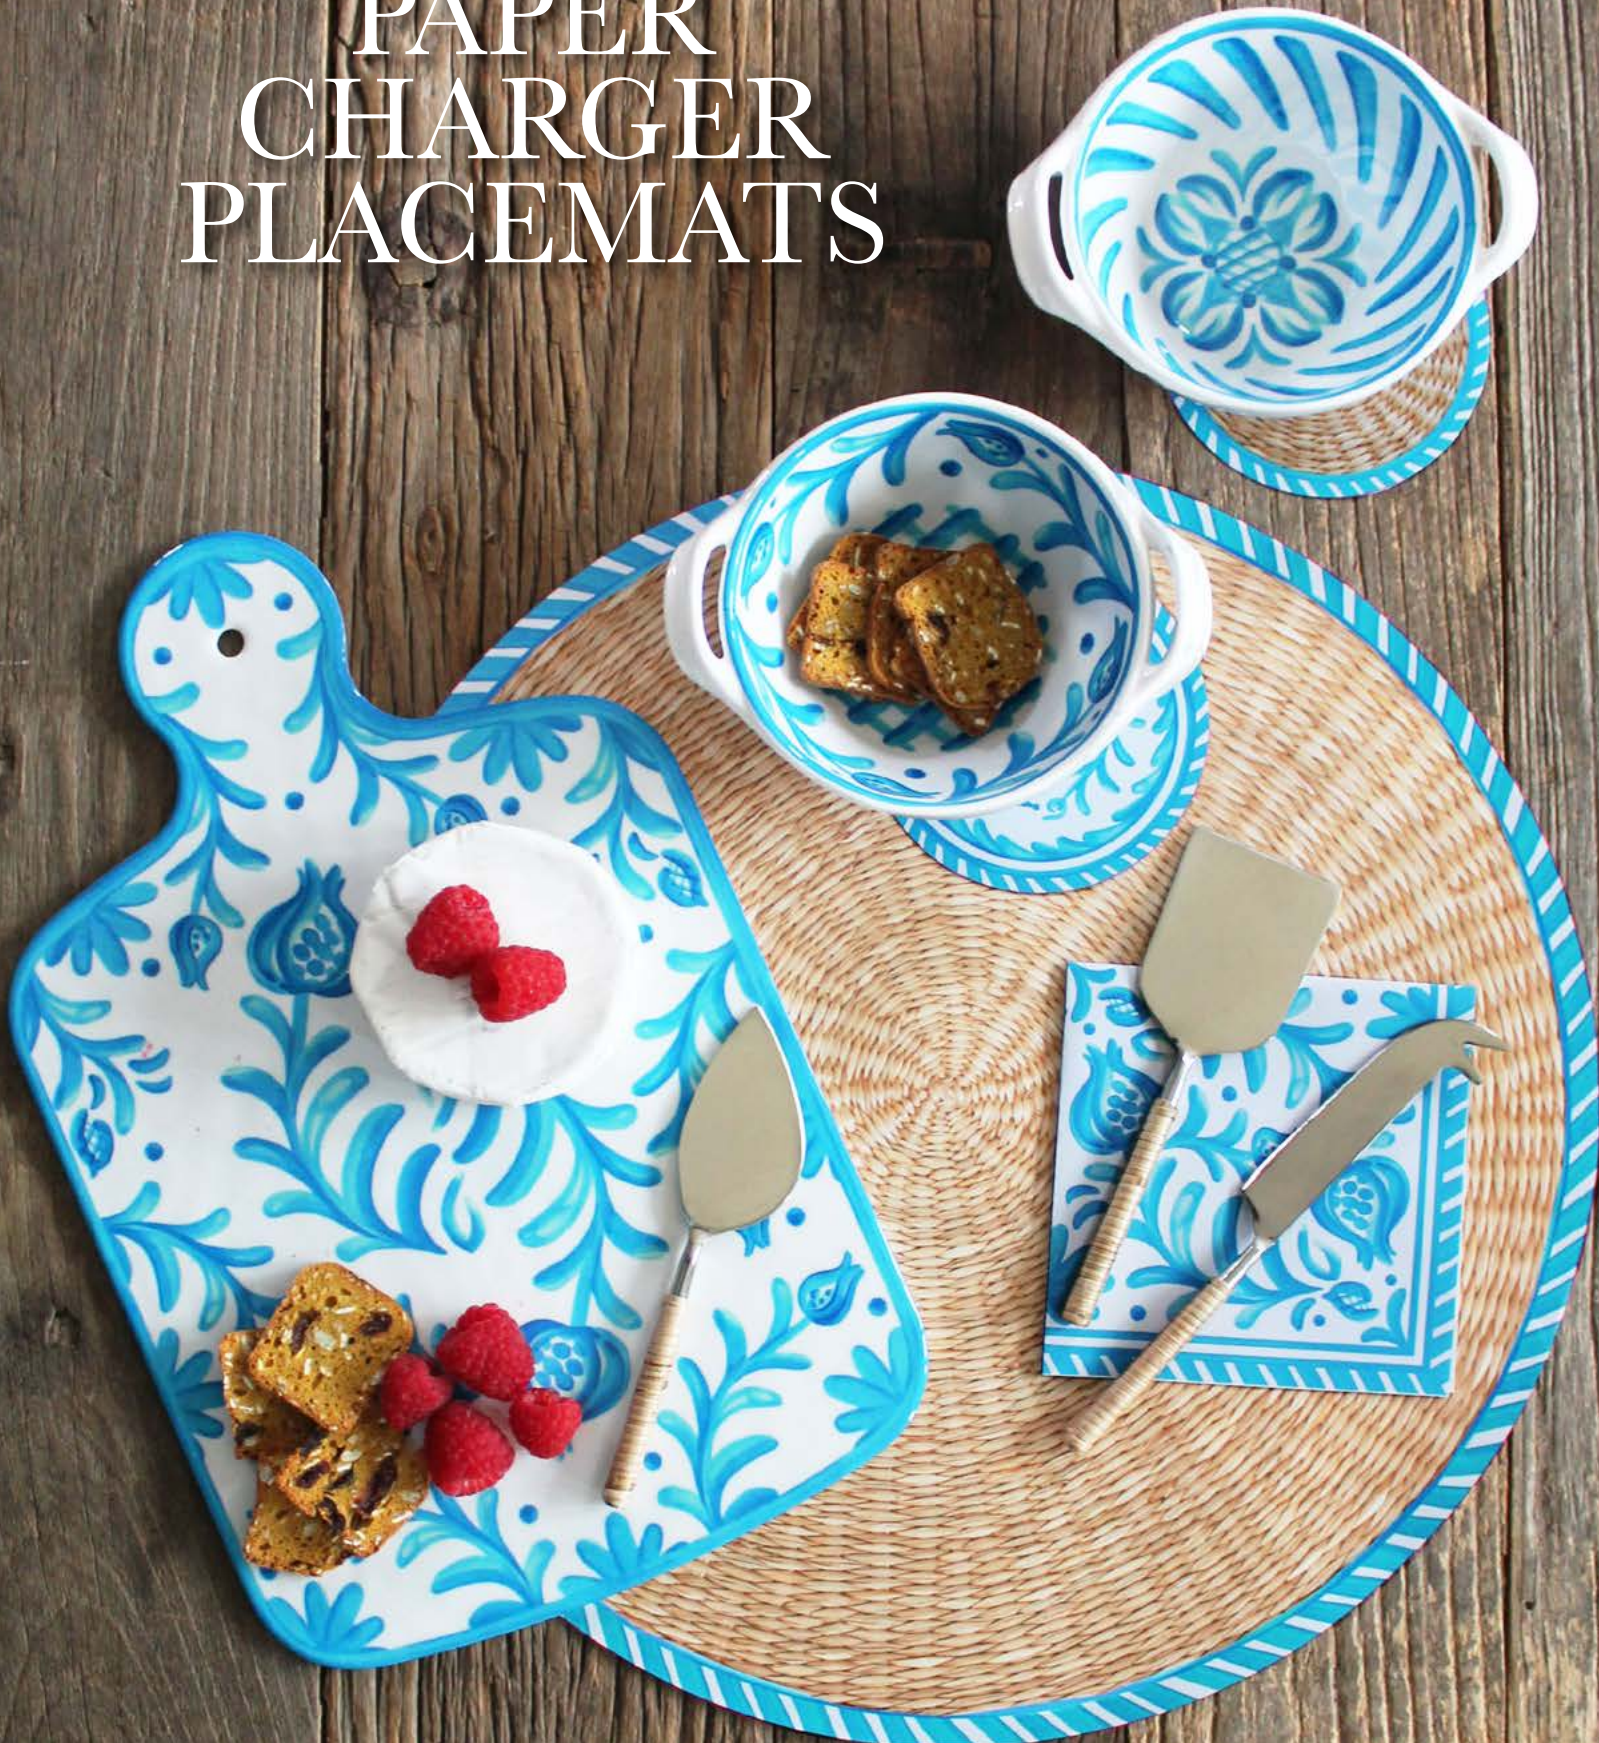

PAPER CHARGER PLACEMATS