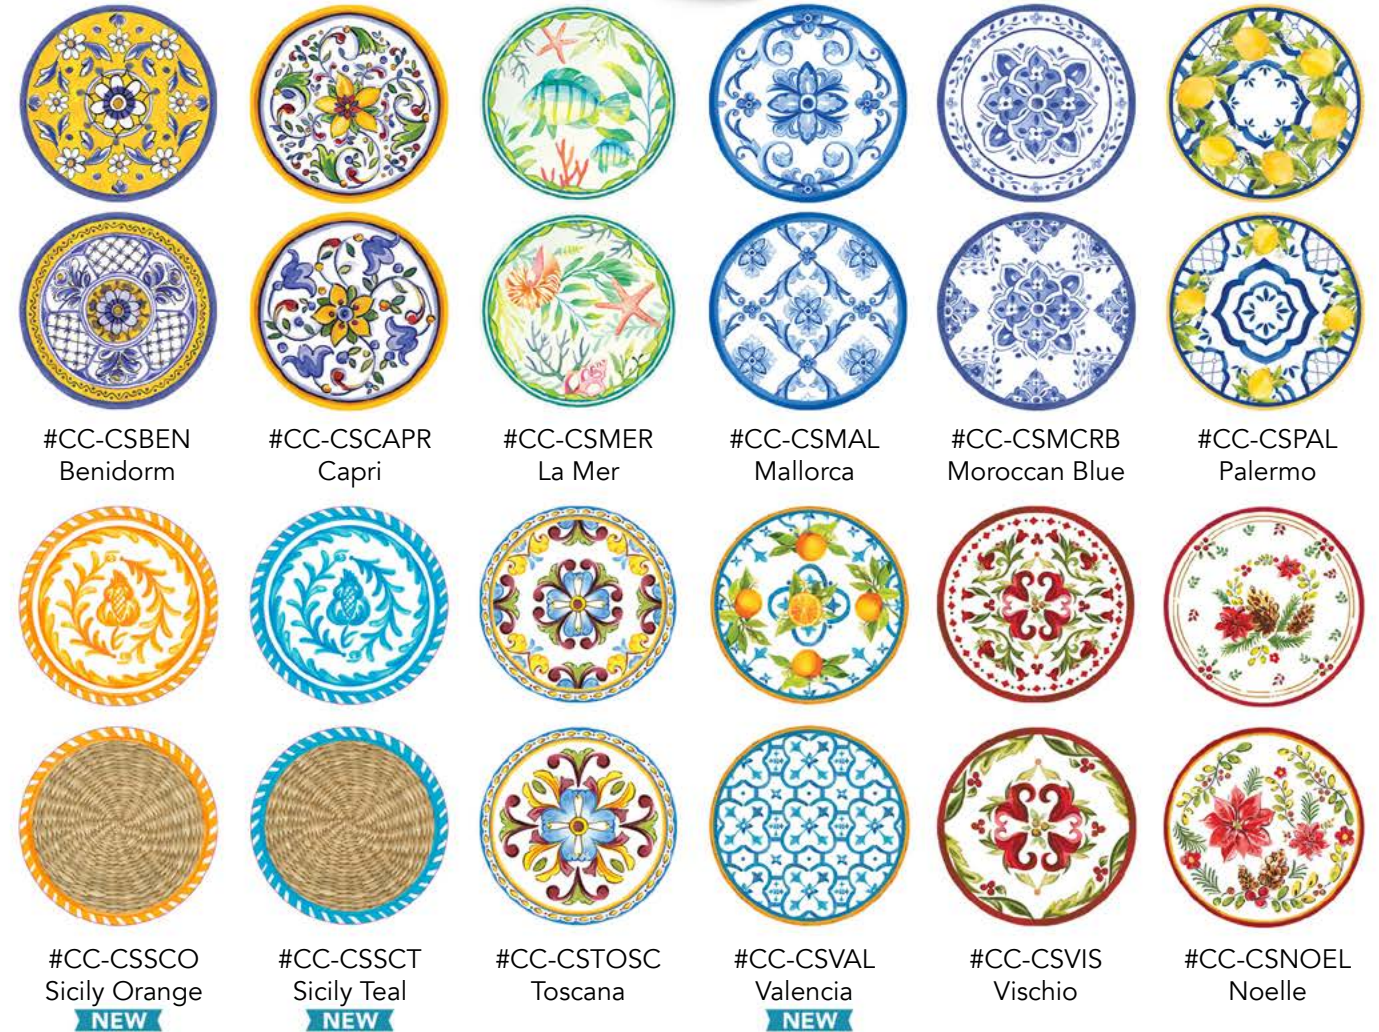

DECORATIVE PAPER COASTERS

NOT JUST YOUR EVERYDAY COASTER
OUR COASTERS MAKE BEAUTIFUL
DECORATIVE TABLE ACCESSORIES UNDER
GLASSWARE AT EACH PLACE SETTING

4" HEAVYWEIGHT PAPER
DOUBLE-SIDED COASTERS
COORDINATING PRINTS
(PACK OF 20)