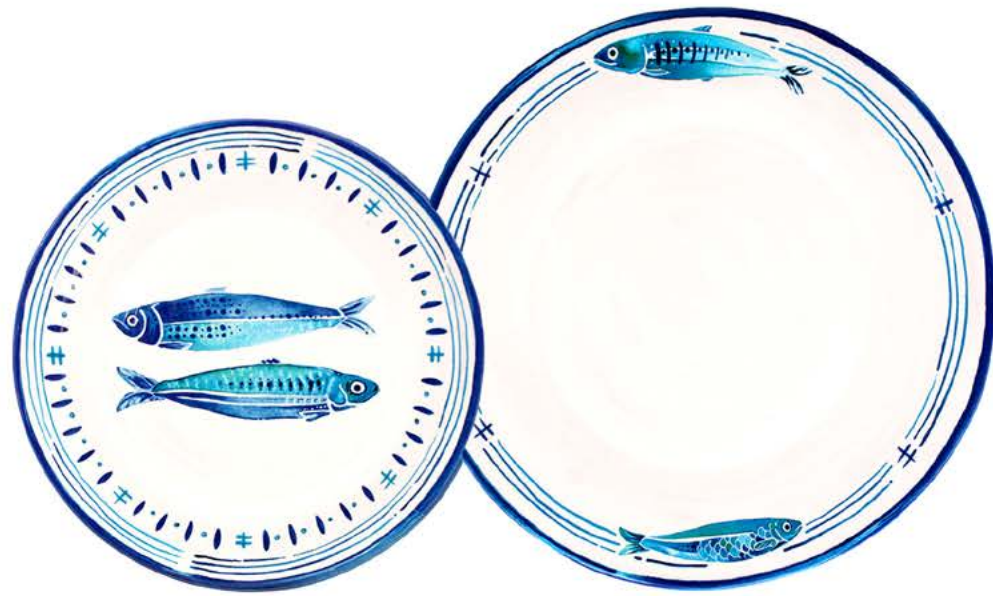

CORE TABLEWARE PIECES

#258SAN
9" salad plate

#256SAN
11" dinner plate

#256SAN
11" dinner plate

#258SAN
9" salad plate

#226SAN
16" oval platter

#253SAN
6.5" soup bowl

#265SAN
13" salad bowl