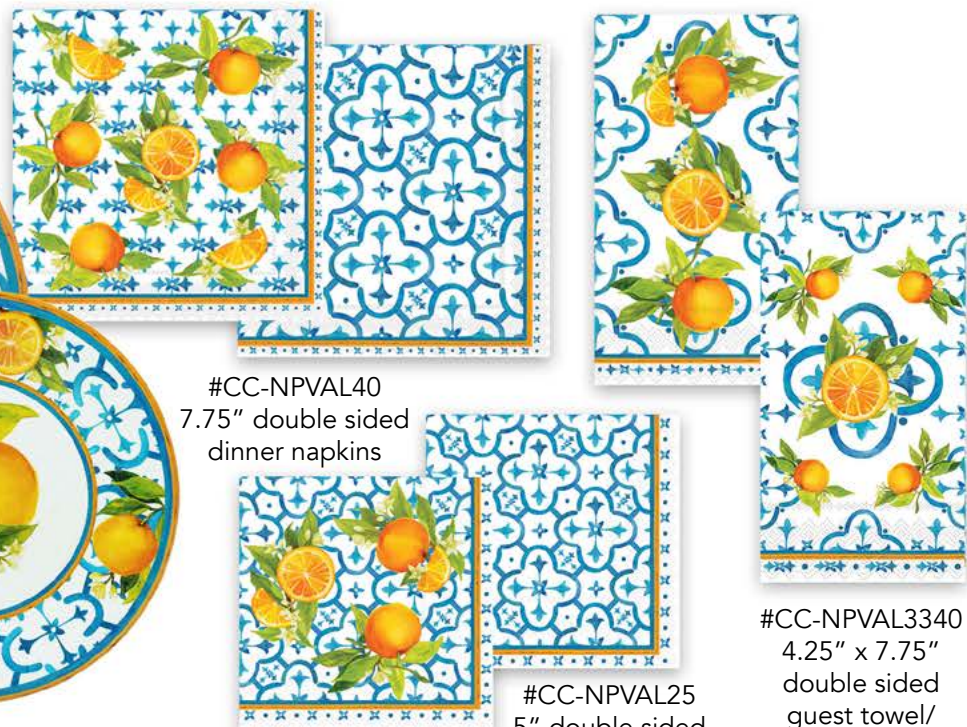

CORE TABLEWARE PIECES

NEW INNOVATION
Double Sided Napkins

#337VAL
11" dinner plate

#339VAL
9" salad plate

Le Cadeaux soft touch napkins are made of finest quality 100% wooden pulp virgin tissue and are FSC certified. All napkins are triple ply.