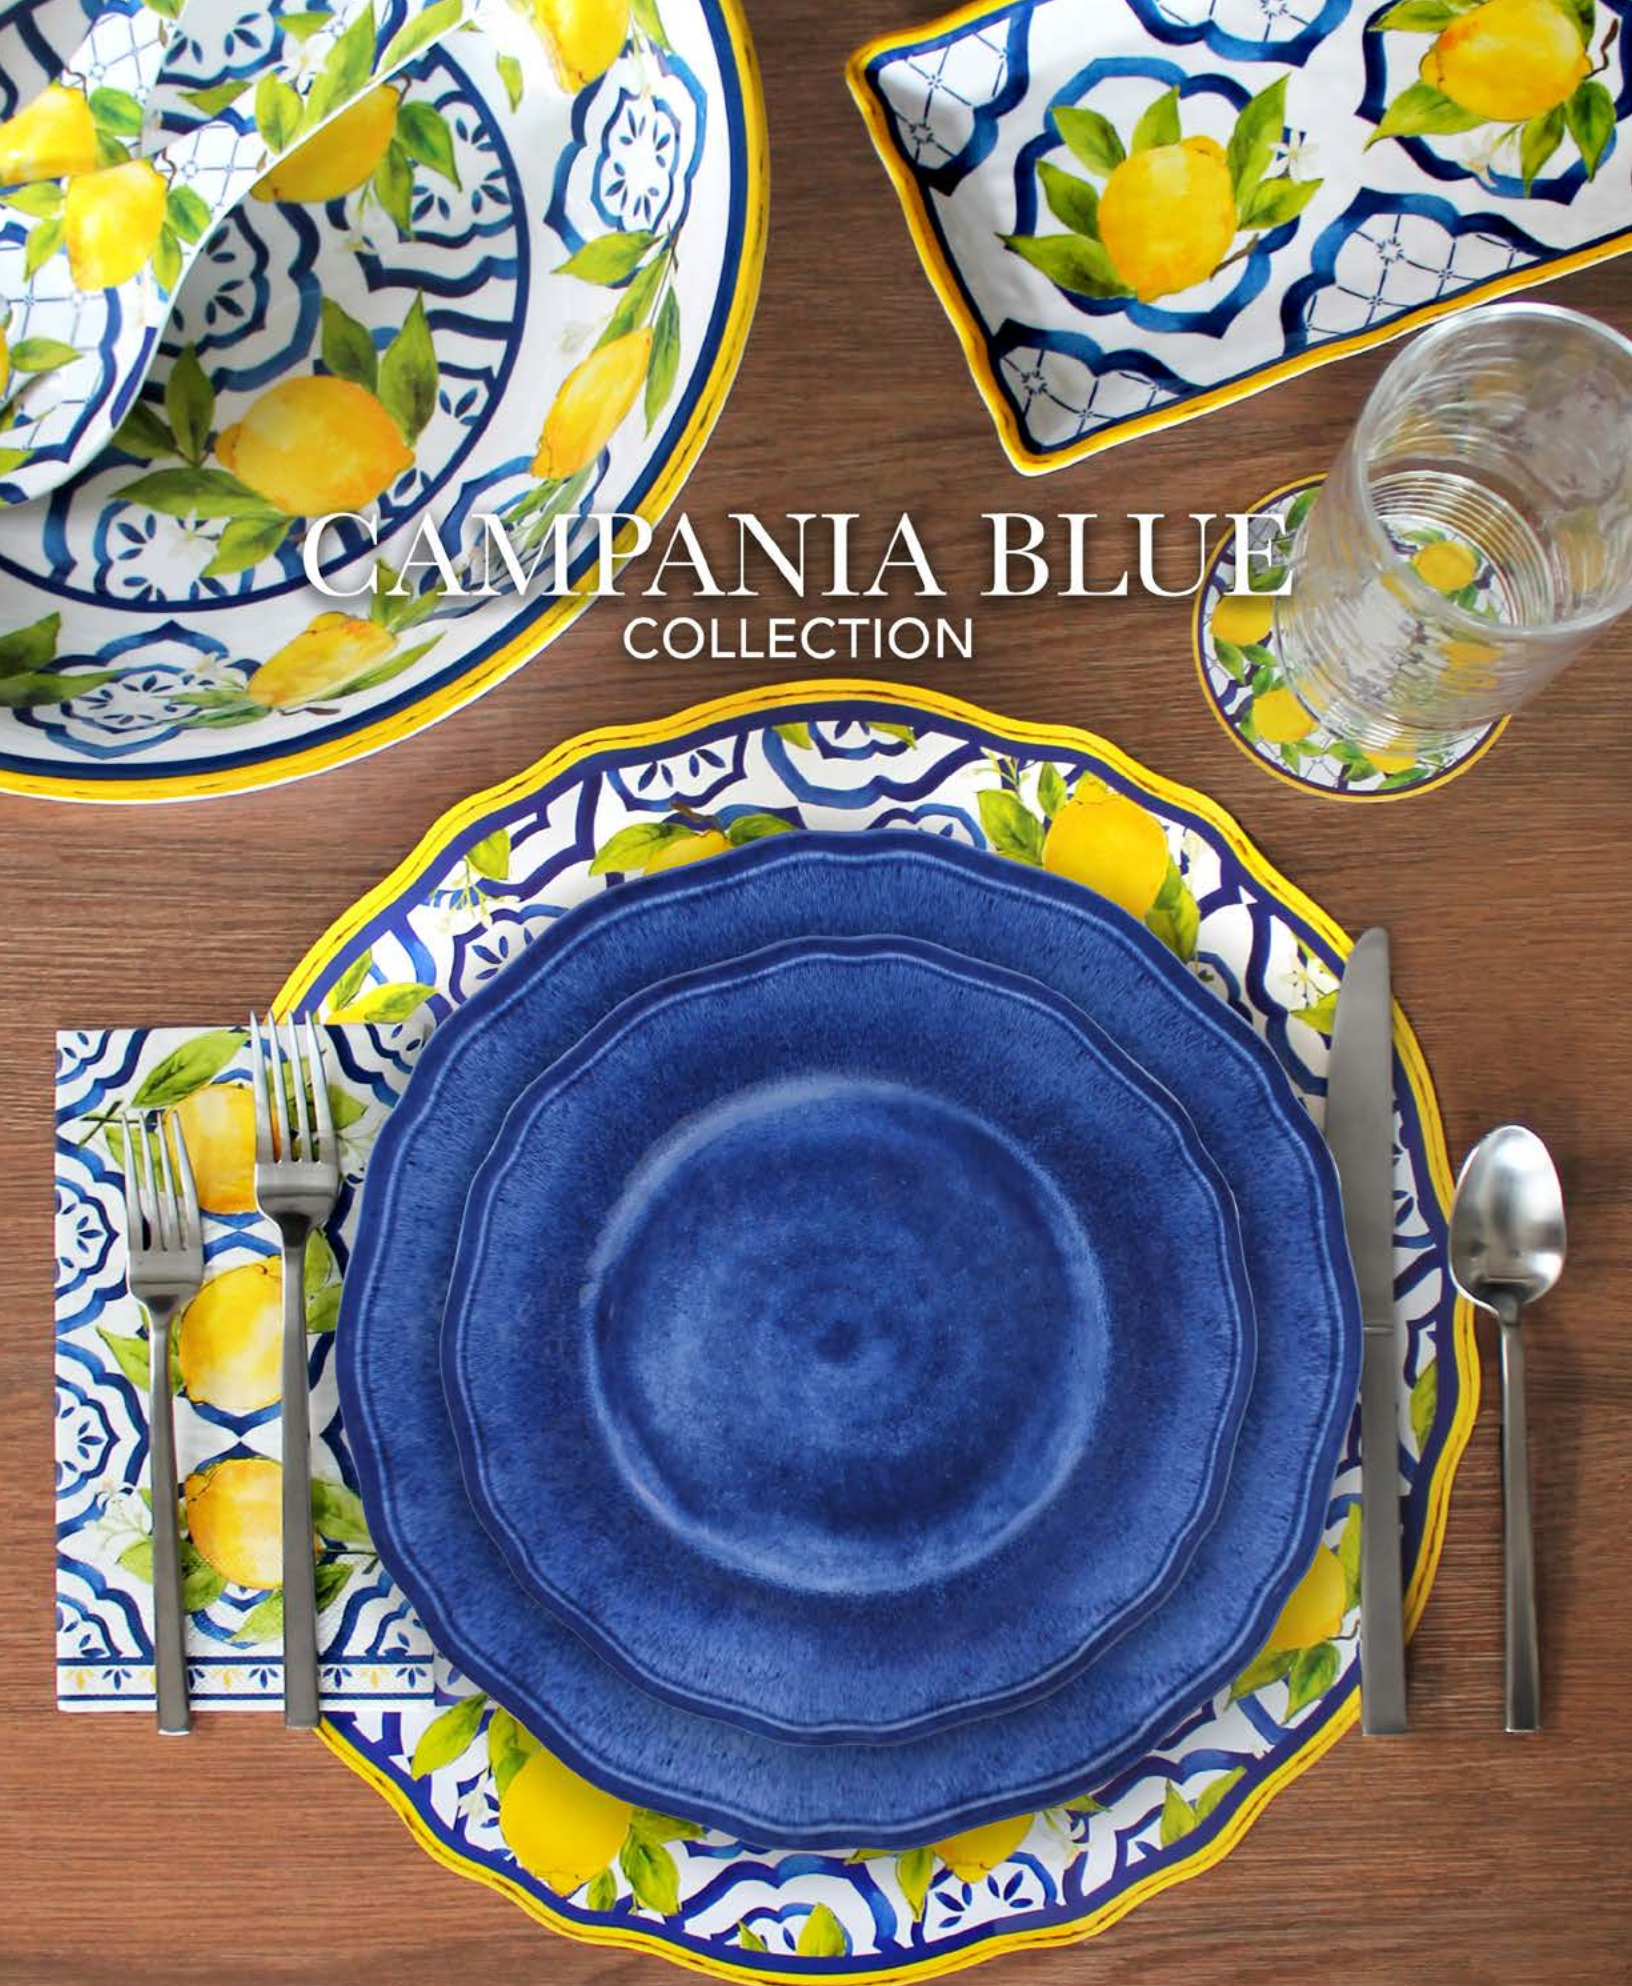

#CC-SPLBEN
paper charger placemats 15"
double-sided heavyweight and coated
(pack of 20)

CAMPANIA BLUE
COLLECTION

Classic blue that makes a sophisticated table setting just on its own or a perfect pairing to work back with our Palermo Collection