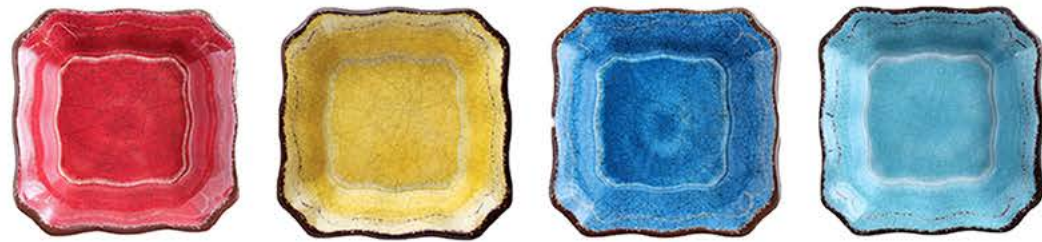

#304TOSC
Toscana

#304VAL
Valencia

#304VIS
Vischio

CONDIMENTS BOWLS

#402MULTI-ASST
set of 12 assorted 3.5" condiment bowls
(3 of each design)

#402MULTI-ASST2
set of 12 assorted 3.5" condiment bowls

#402MULTI-ASST3
set of 12 Citrus assorted 3.5" condiment bowls
(2 of each design)