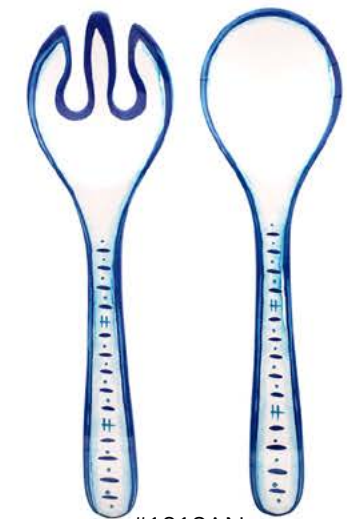

CORE TABLEWARE PIECES

#258SAN
9" salad plate

#256SAN
11" dinner plate

#256SAN
11" dinner plate

#258SAN
9" salad plate

#226SAN
16" oval platter

#253SAN
6.5" soup bowl

#265SAN
13" salad bowl