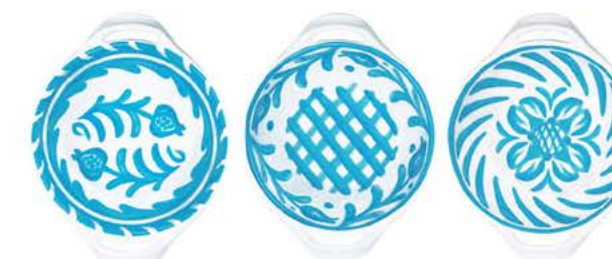

#096SCT
set of three 4.75" mini two handled bowls

#097SCT
6.5" set of 4 appetizer plates

#CC-CSSCT
double-sided coasters 4"
in heavyweight paper
(pack of 20)

#CC-SPLSCT
paper charger placemats 15"
double-sided heavyweight and coated
(pack of 20)