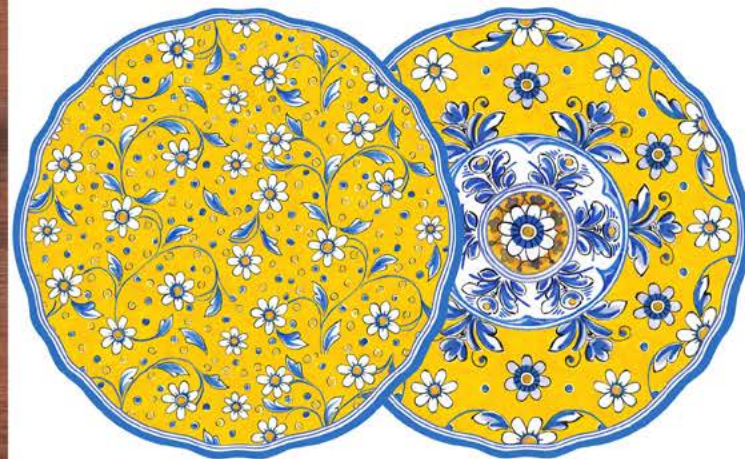

#CC-CSBEN
double-sided coasters 4"
in heavyweight paper
(pack of 20)

#CC-262BEN
table accent place cards
(set of 20)