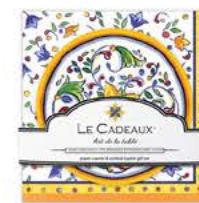

## COASTER & COCKTAIL NAPKIN

(PACK OF 20 EACH)

GIFT SETS

#CCGS-260BEN  
Benidorm

#CCGS-260CAPR  
Capri

#CCGS-260MAL  
Mallorca

#CCGS-260MDT  
Mediterraneo

#CCGS-260MCRB  
Moroccan Blue