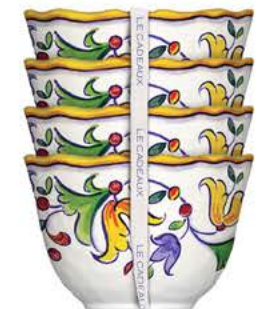

CORE TABLEWARE PIECES

Le Cadeaux soft touch napkins are made of finest quality 100% wooden pulp virgin tissue and are FSC certified. All napkins are triple ply.

#CC-NPCAPR25
5" cocktail napkins