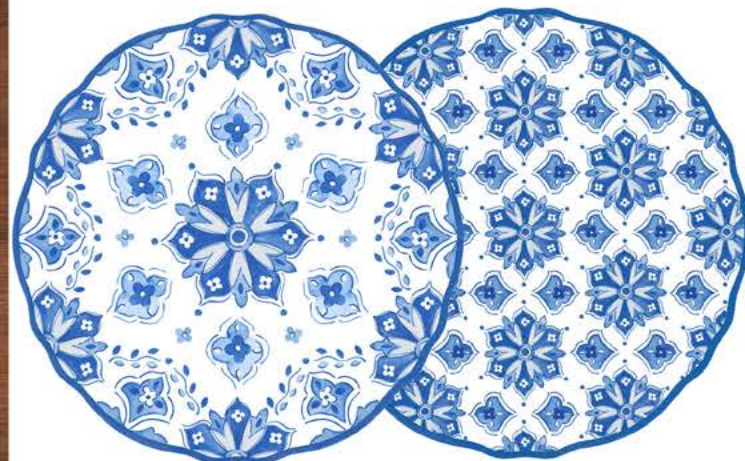

#CC-SPLMRCB
paper charger placemats 15"
double-sided heavyweight and coated
(pack of 20)