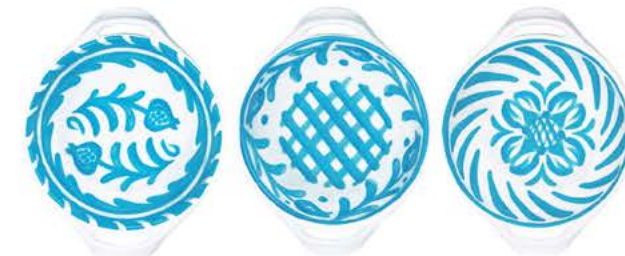

#096SCT  
set of three 4.75" mini two handled bowls

#097SCT  
6.5" set of 4 appetizer plates

#CC-CSSCT  
double-sided coasters 4"  
in heavyweight paper  
(pack of 20)

#CC-SPLSCT  
paper charger placemats 15"  
double-sided heavyweight and coated  
(pack of 20)