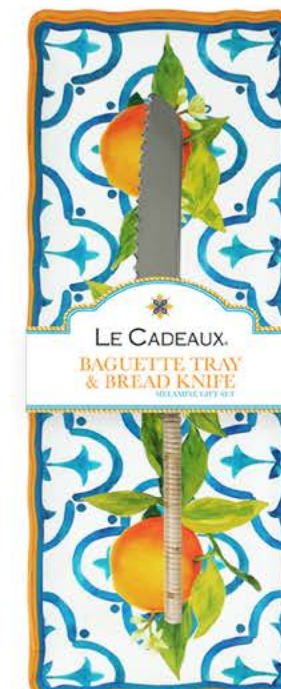

#GS-BT-VAL
Valencia
baguette tray & natural
rattan handled bread knife