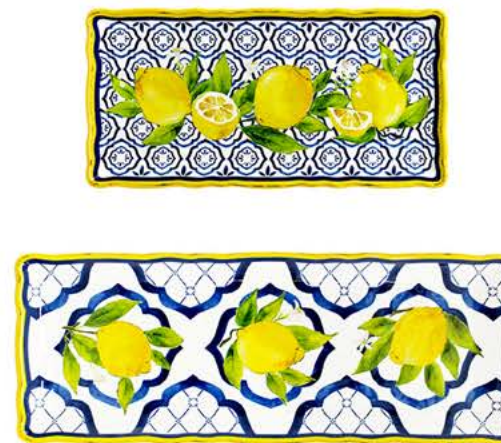

CORE TABLEWARE PIECES

Le Cadeaux soft touch napkins are made of finest quality 100% wooden pulp virgin tissue and are FSC certified. All napkins are triple ply.

#CC-NPPAL25
5" cocktail napkins