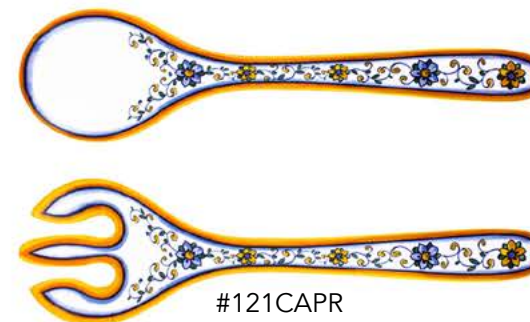

CORE TABLEWARE PIECES

Le Cadeaux soft touch napkins are made of finest quality 100% wooden pulp virgin tissue and are FSC certified. All napkins are triple ply.

#CC-NPCAPR25
5" cocktail napkins