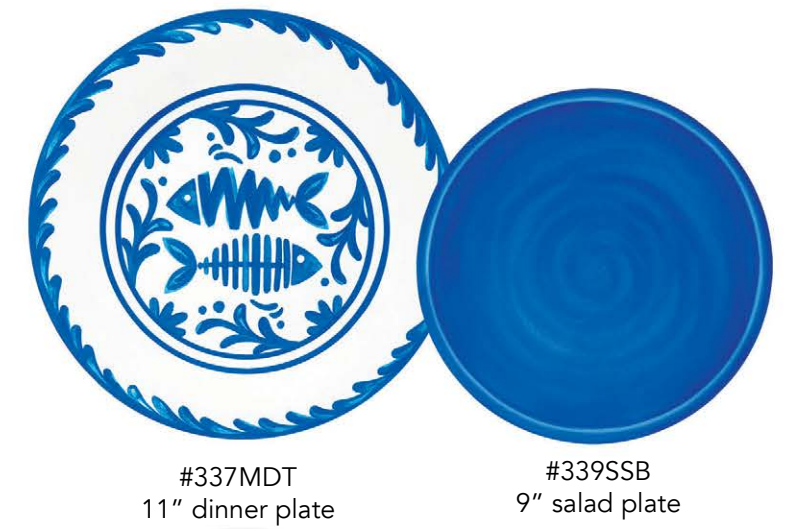

CORE TABLEWARE PIECES

NEW INNOVATION
Double Sided Napkins

Le Cadeaux soft touch napkins are made of finest quality 100% wooden pulp virgin tissue and are FSC certified. All napkins are triple ply.

SICILY SOLID BLUE