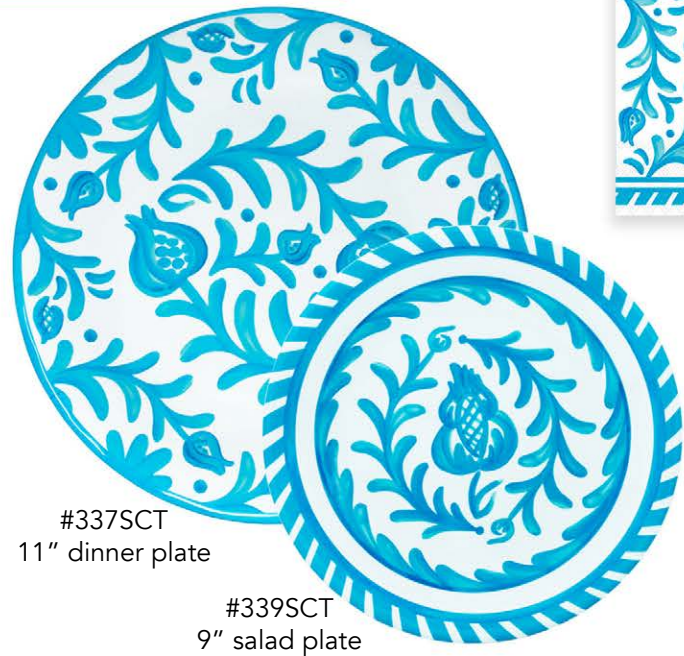

CORE TABLEWARE PIECES

NEW INNOVATION
Double Sided Napkins

#337SCT
11" dinner plate

#339SCT
9" salad plate

#CC-NPSCT25
5" double sided
cocktail napkins

#CC-NPSCT3340
4.25" x 7.75"
double sided
guest towel/
buffet napkins