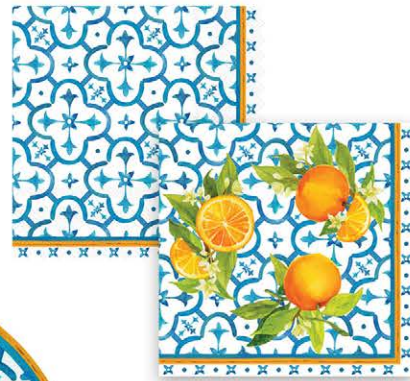

#CC-NPVAL25
5" double sided
cocktail napkins