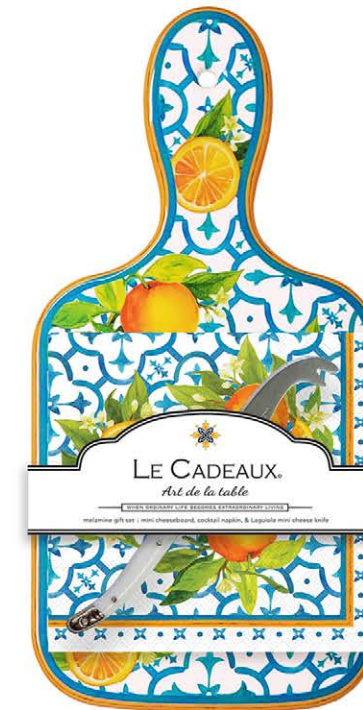

#GS-MCB-VAL
Valencia