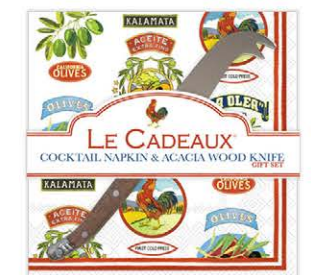

#GS-CB-VOC
Vintage Olive California
cheeseboard with Laguiole
cheese knife

#GS-CB-VOI
Vintage Olive Italy
cheeseboard with Laguiole
cheese knife

#097VOC
Vintage Olive California
6.5" set of 4 appetizer plates

#097VOI
Vintage Olive Italy
6.5" set of 4 appetizer plates

#GS-OL-VOC
Vintage Olive California
olive bowl with Laguiole spoon

#GS-OL-VOI
Vintage Olive Italy
olive bowl with Laguiole spoon

#401- VOASST Vintage Olive
set of 12 assorted 3.5" bowls
(3 of each design)

#CC-NPVOIC25
Vintage Olive Italy/California
5" double sided cocktail napkins

#CCGS-256VOIC
double sided cocktail napkins
& Laguiole mini cheese knife

#CCGS-AC-VOIC25
double sided cocktail napkins
in acrylic holder

#CC-NPAOVO25
Vintage Olive Allover
5" cocktail napkins

#CCGS-256AOVO
cocktail napkins &
Laguiole mini cheese knife

#CCGS-AC-AOVO25
cocktail napkins in acrylic holder

Real Acacia wood handles
on Laguiole cheese knife, spoon
and mini cheese knife gift sets