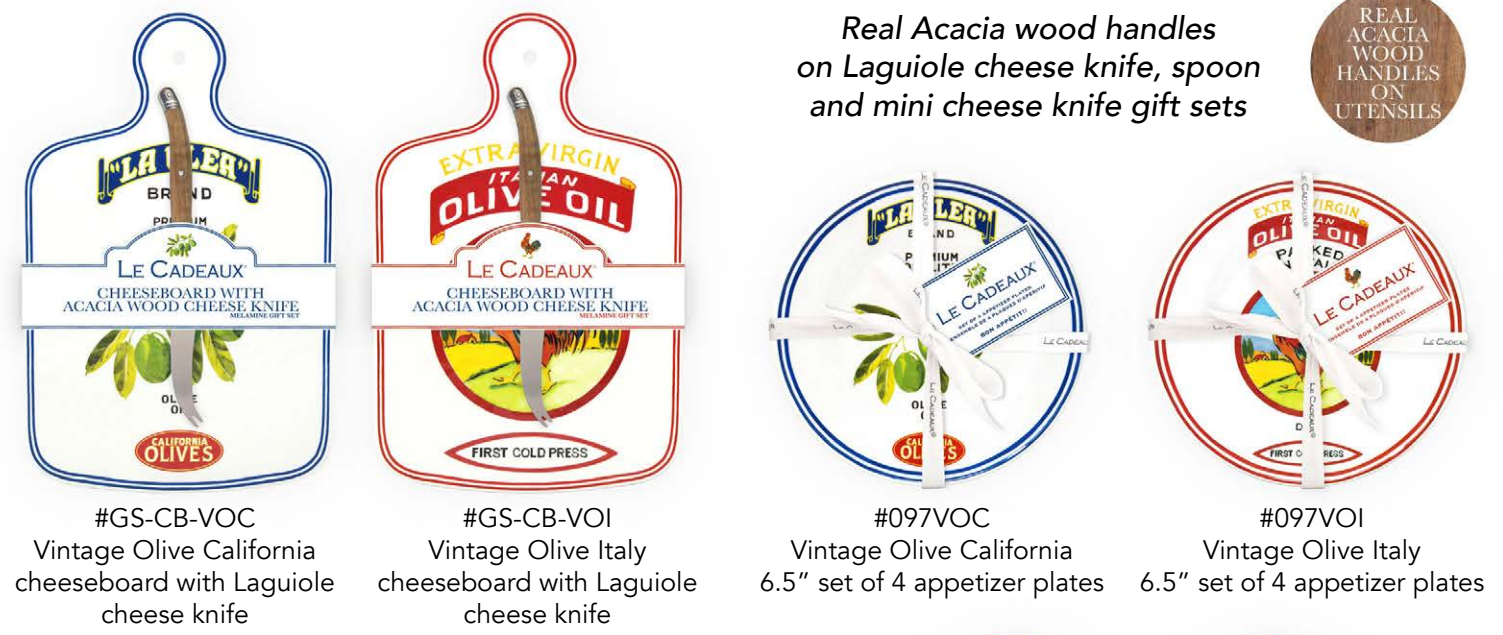

#096SCT
set of three 4.75" mini two handled bowls

#097SCT
6.5" set of 4 appetizer plates

VINTAGE OLIVE COLLECTION

#388VO
16" shallow two handled serving bowl

#387VO
11" shallow two handled serving bowl

#096VO
set of three 4.75"
mini two handled bowls
(inside view shown above)

#GS-CB-VOC
Vintage Olive California
cheeseboard with Laguiole
cheese knife

#GS-CB-VOI
Vintage Olive Italy
cheeseboard with Laguiole
cheese knife

#097VOC
Vintage Olive California
6.5" set of 4 appetizer plates