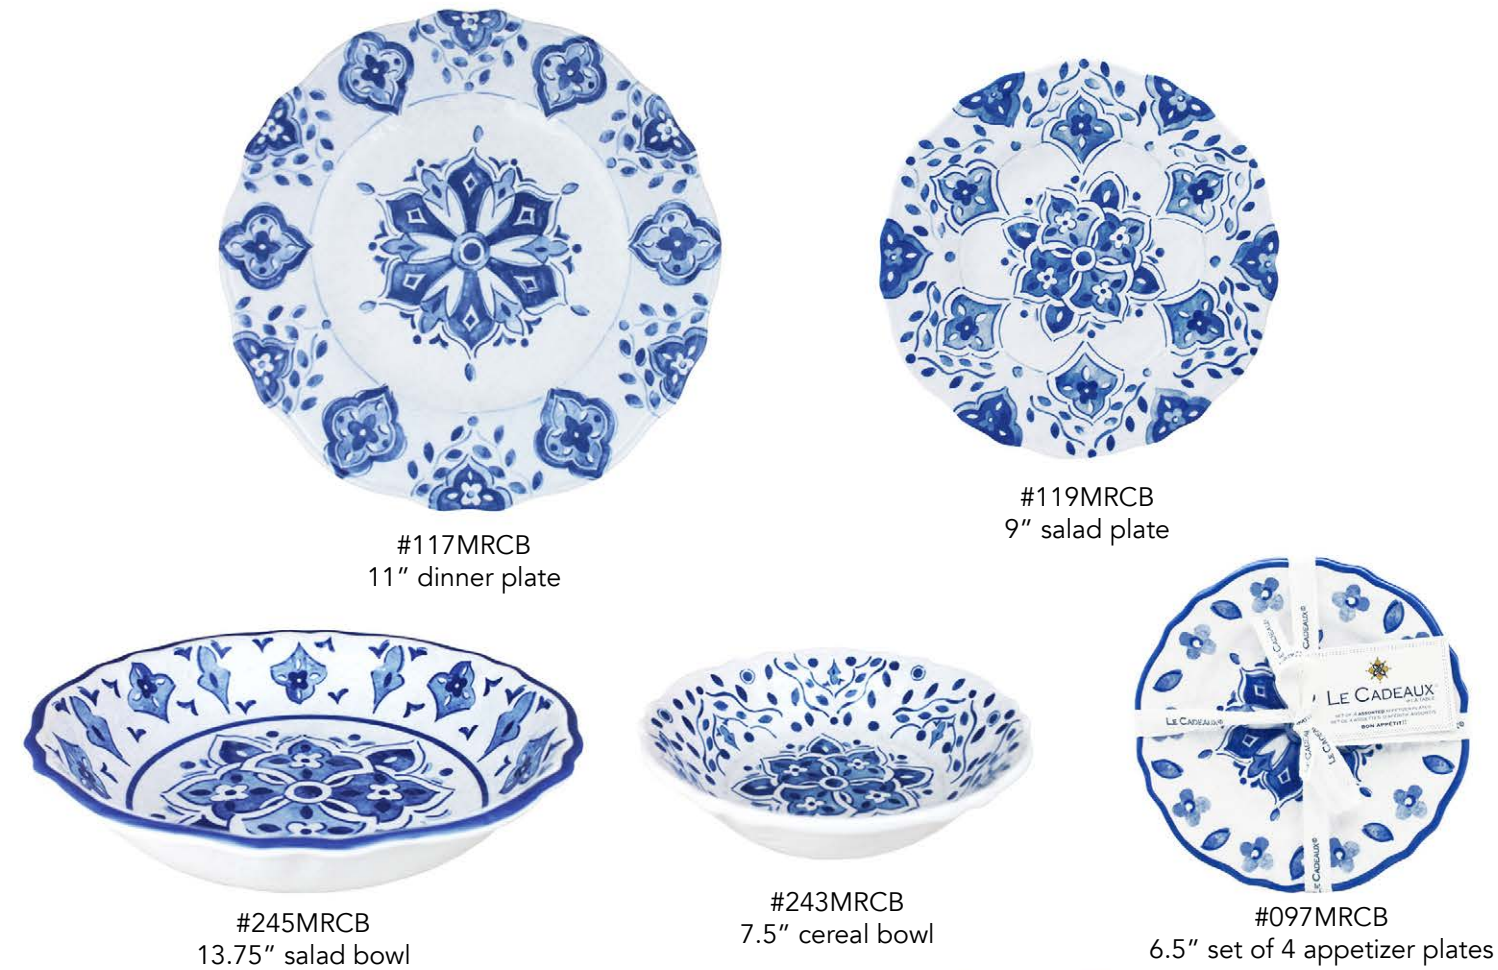

#297PAL
10" x 5" biscuit tray

#298PAL
15" x 6" baguette tray

#121PAL
salad servers

#098PAL
4.5" set of 4
dessert bowls

#097PAL
6.5" set of 4
appetizer plates

MOROCCAN BLUE COLLECTION

The Casablanca inspired design and color palette of this unique collection brings the taste and flavors of Morocco to your table.

CORE TABLEWARE PIECES

#119MRCB
9" salad plate

#117MRCB
11" dinner plate

#CC-NPMRCB25
5" cocktail napkins

#CC-NPMRCB3340
4.25" x 7.75"
guest towel/
buffet napkins

Le Cadeaux soft touch napkins are made of finest quality 100% wooden pulp virgin tissue and are FSC certified. All napkins are triple ply.

#117MRCB
11" dinner plate

#119MRCB
9" salad plate

#245MRCB
13.75" salad bowl

#243MRCB
7.5" cereal bowl

#097MRCB
6.5" set of 4 appetizer plates

#CC-CSMRCB
double-sided coasters 4"
in heavyweight paper
(pack of 20)