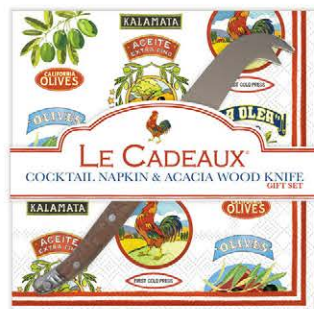

COCKTAIL NAPKIN & MINI CHEESE KNIFE GIFT SETS

GIFT SET OF COCKTAIL NAPKINS (PACK OF 20) WITH MINI LAGUIOLE CHEESE KNIFE

#CCGS-256BELW
Bellini White

#CCGS-256BEN
Benidorm

#CCGS-256CAPR
Capri

#CCGS-256MAL
Mallorca

#CCGS-256MDT
Mediterraneo

#CCGS-256MRCB
Moroccan Blue

#CCGS-256NOEL
Noelle

#CCGS-256PAL
Palermo

#CCGS-256SCO
Sicily Orange

#CCGS-256SCT
Sicily Teal

#CCGS-256VAL
Valencia

#CCGS-256VOIC
Vintage Olive Italy/
California napkins with
real Acacia wood
Laguiole mini cheese knife

#CCGS-256AOVO
Vintage Olive
Allover napkins with
real Acacia wood
Laguiole mini cheese knife

#CCGS-256VIS
Vischio

COCKTAIL NAPKIN & MELAMINE HOLDER GIFT SETS

GIFT SET OF COCKTAIL NAPKINS (PACK OF 20) IN MELAMINE HOLDER WITH RIBBON & GIFT TAG