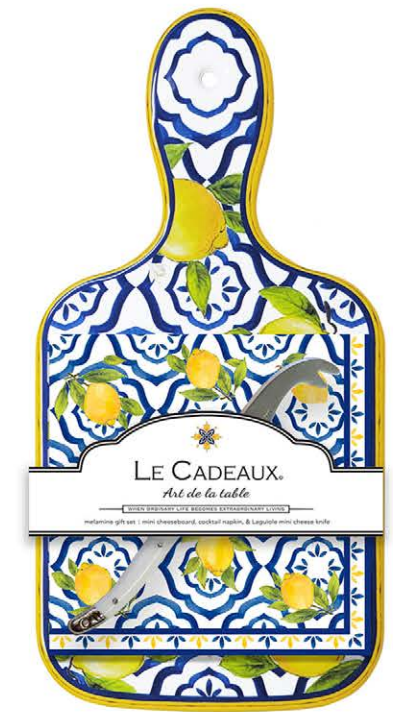

#GS-MCB-PAL
Palermo