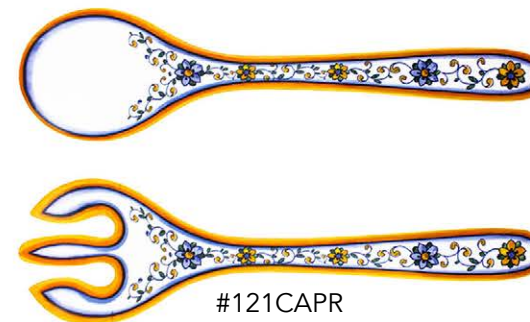

#286CAPR
16" oval platter

#297CAPR
10" x 5" biscuit tray

#298CAPR
15" x 6" baguette tray

#CC-SPLCAPR
paper charger placemats 15"
double-sided heavyweight and coated
(pack of 20)

#121CAPR
salad servers

#098CAPR
4.5" set of 4 dessert bowls