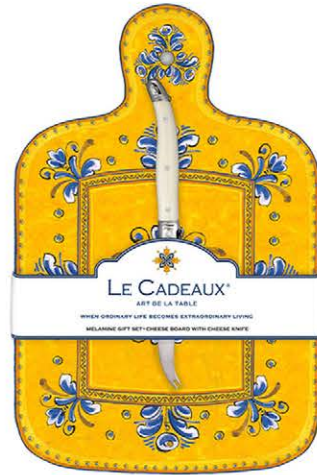

#096VO
Vintage Olive

NEW
MINI CHEESEBOARD GIFT SET
 COLLECTION

MINI CHEESEBOARD GIFT SETS

MINI CHEESEBOARD WITH COCKTAIL SIZE NAPKINS (PACK OF 20)
 AND MINI WHITE LAGUIOLE CHEESE KNIFE

#GS-MCB-BEN
Benidorm

#GS-MCB-MDT
Mediterraneo

#GS-MCB-PAL
Palermo

#GS-MCB-SCO
Sicily Orange

#GS-MCB-VAL
Valencia

#GS-MCB-VOC
Vintage Olive California

CHEESEBOARD GIFT SETS

NEW
GOLD FOIL INLAY

#GS-CB-BEL
Bellini
cheeseboard with gold
Laguiole cheese knife