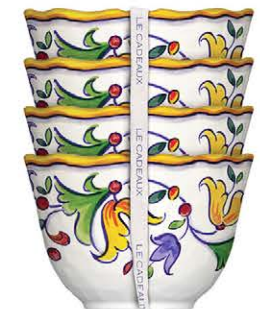

#286CAPR
16" oval platter

#297CAPR
10" x 5" biscuit tray

#298CAPR
15" x 6" baguette tray

#CC-SPLCAPR
paper charger placemats 15"
double-sided heavyweight and coated
(pack of 20)

#121CAPR
salad servers

#098CAPR
4.5" set of 4 dessert bowls