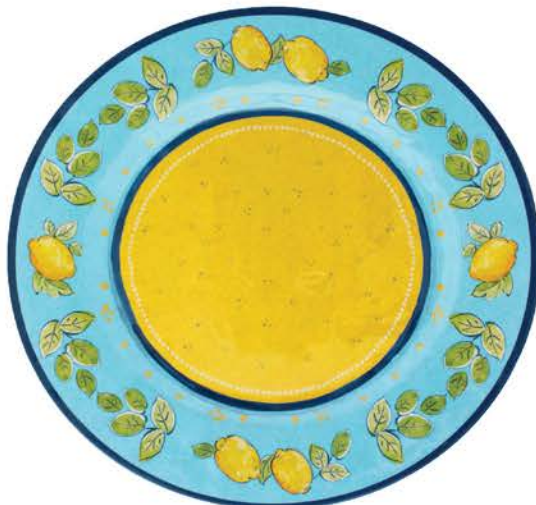

#276CT Citrone
16" family style platter