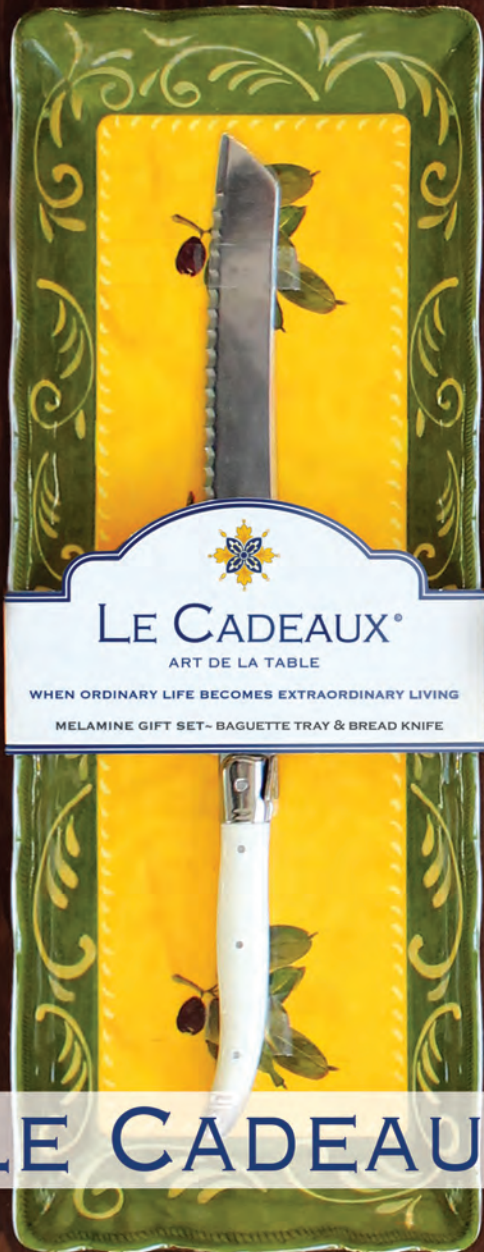

LE CADEAUX

851 E. 60th St. Los Angeles, CA 90001 • P: 323 253-8500 F: 323 253 8505 • www.lecadeaux.com