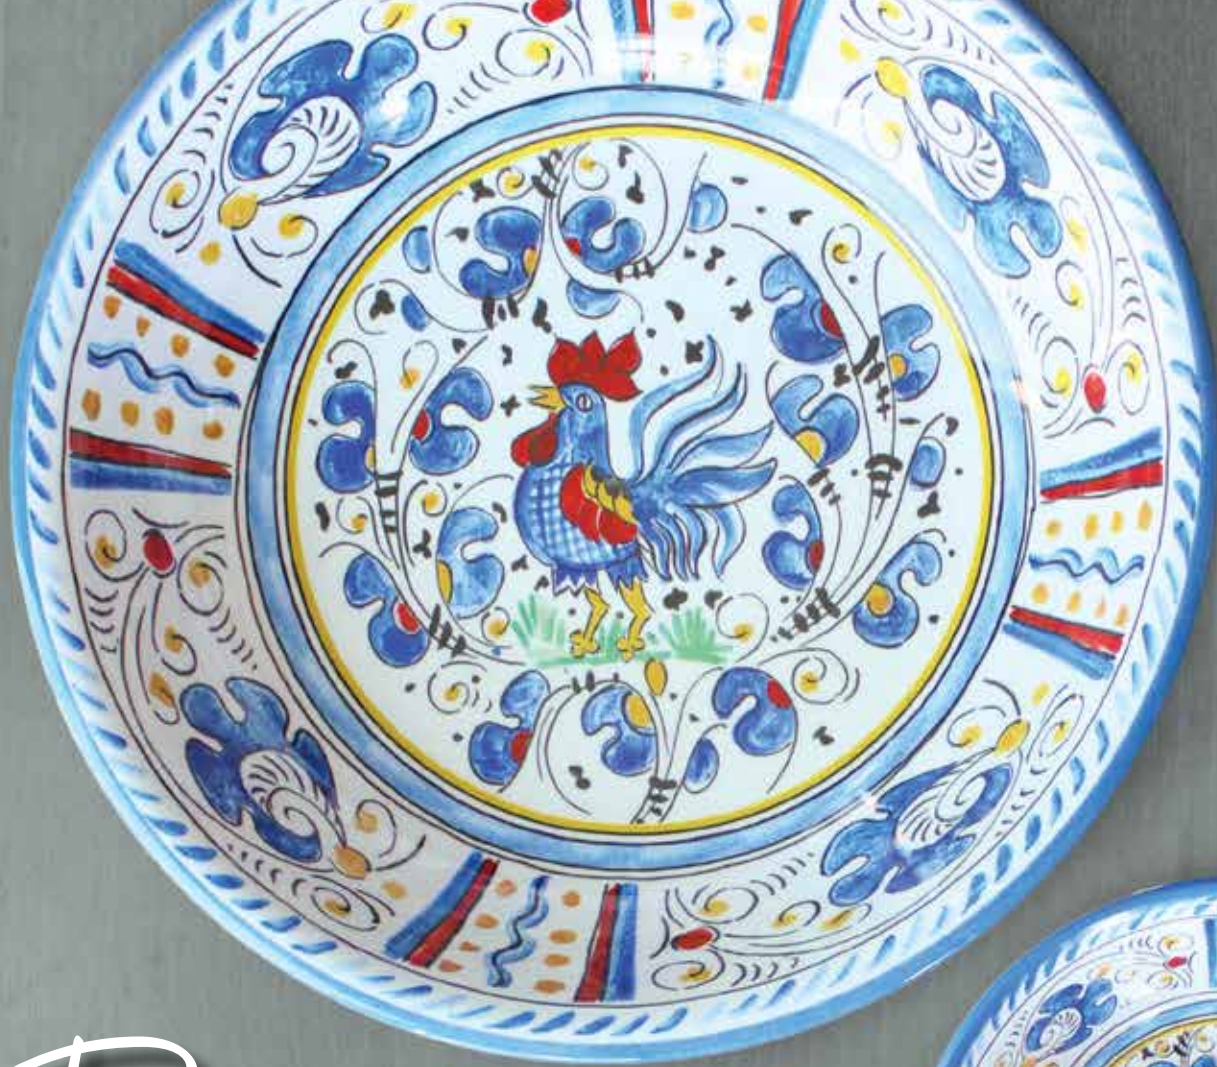

#202MRCB
11" square serving platter

#298MRCB
15"x6" baguette tray

#297MRCB
10"x5" biscuit tray

#287MRCB
spoon rest

#097MRCB
set of 4 appetizer plates

#098MRCB
set of 4 dessert bowls

Rooster
Blue
COLLECTION

#107RB Blue
11" dinner plate