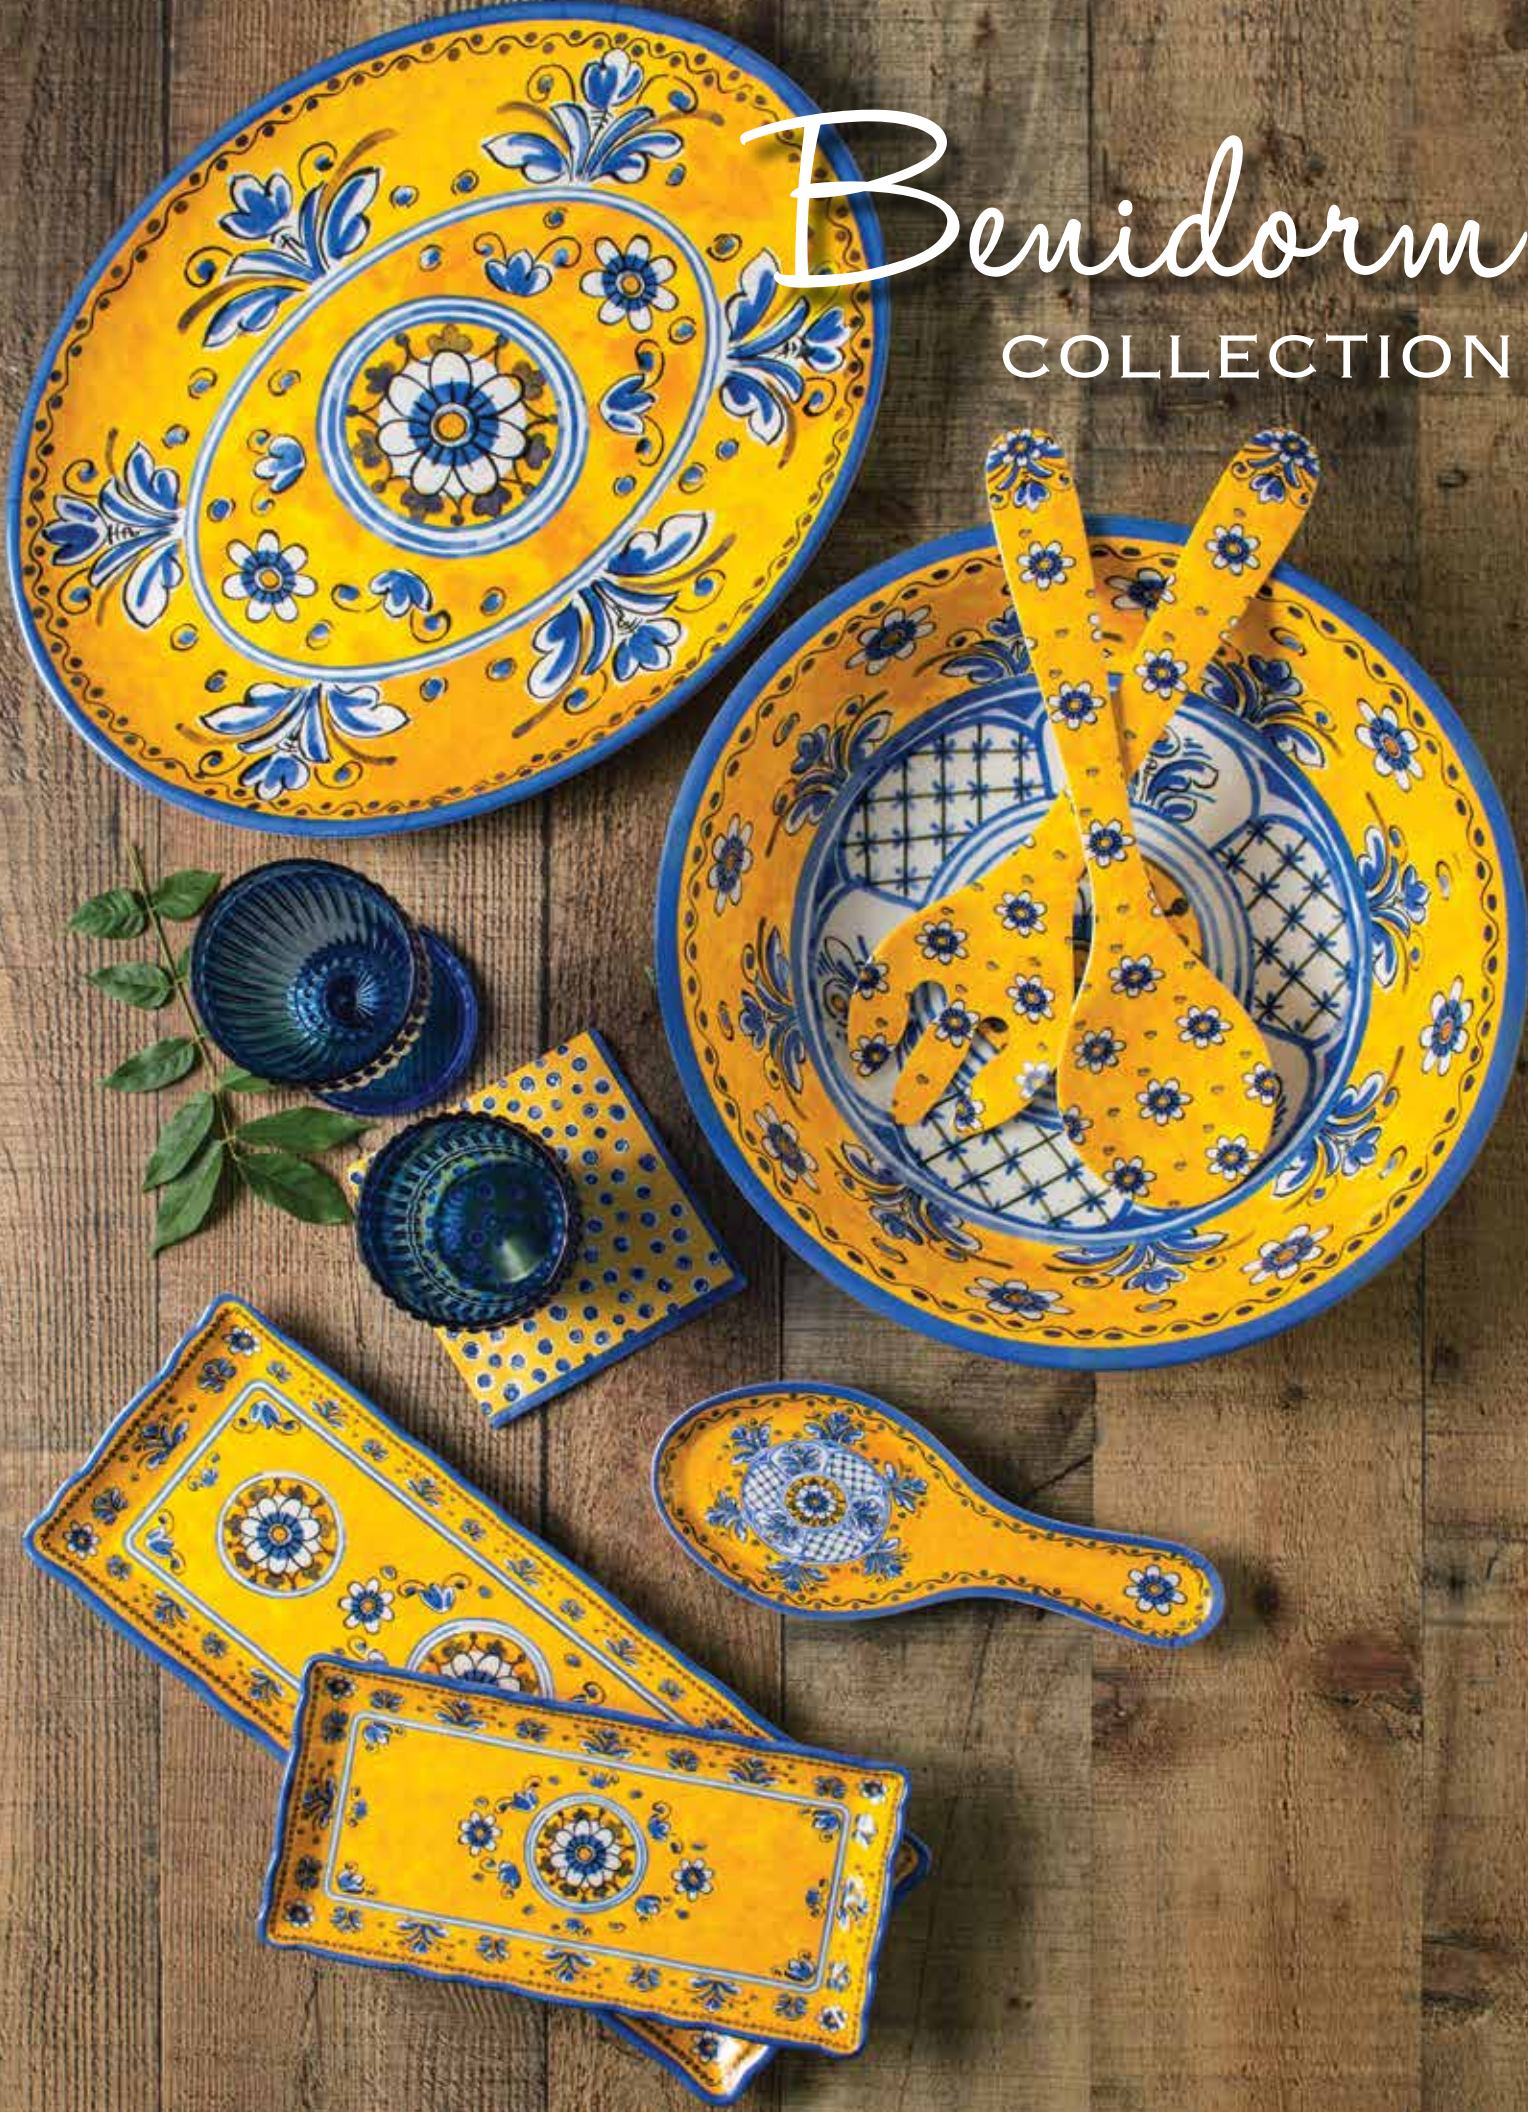

Beridorm

COLLECTION