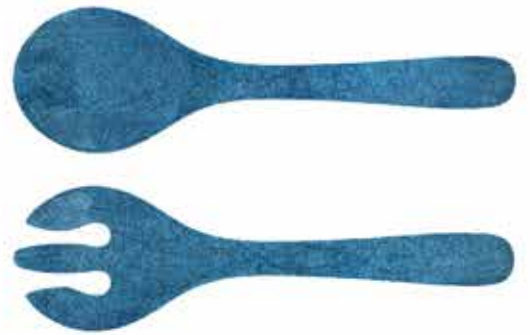

#098PAL
set of 4 dessert bowls

Antiqua
COLLECTION

#217ATQB Blue
11" dinner plate

#219ATQB Blue
9" salad plate

#121ATQB Blue
salad servers

#245ATQB Blue
13.75" salad bowl

#243ATQB Blue
7.5" cereal bowl

#276ATQB Blue
16" family style platter