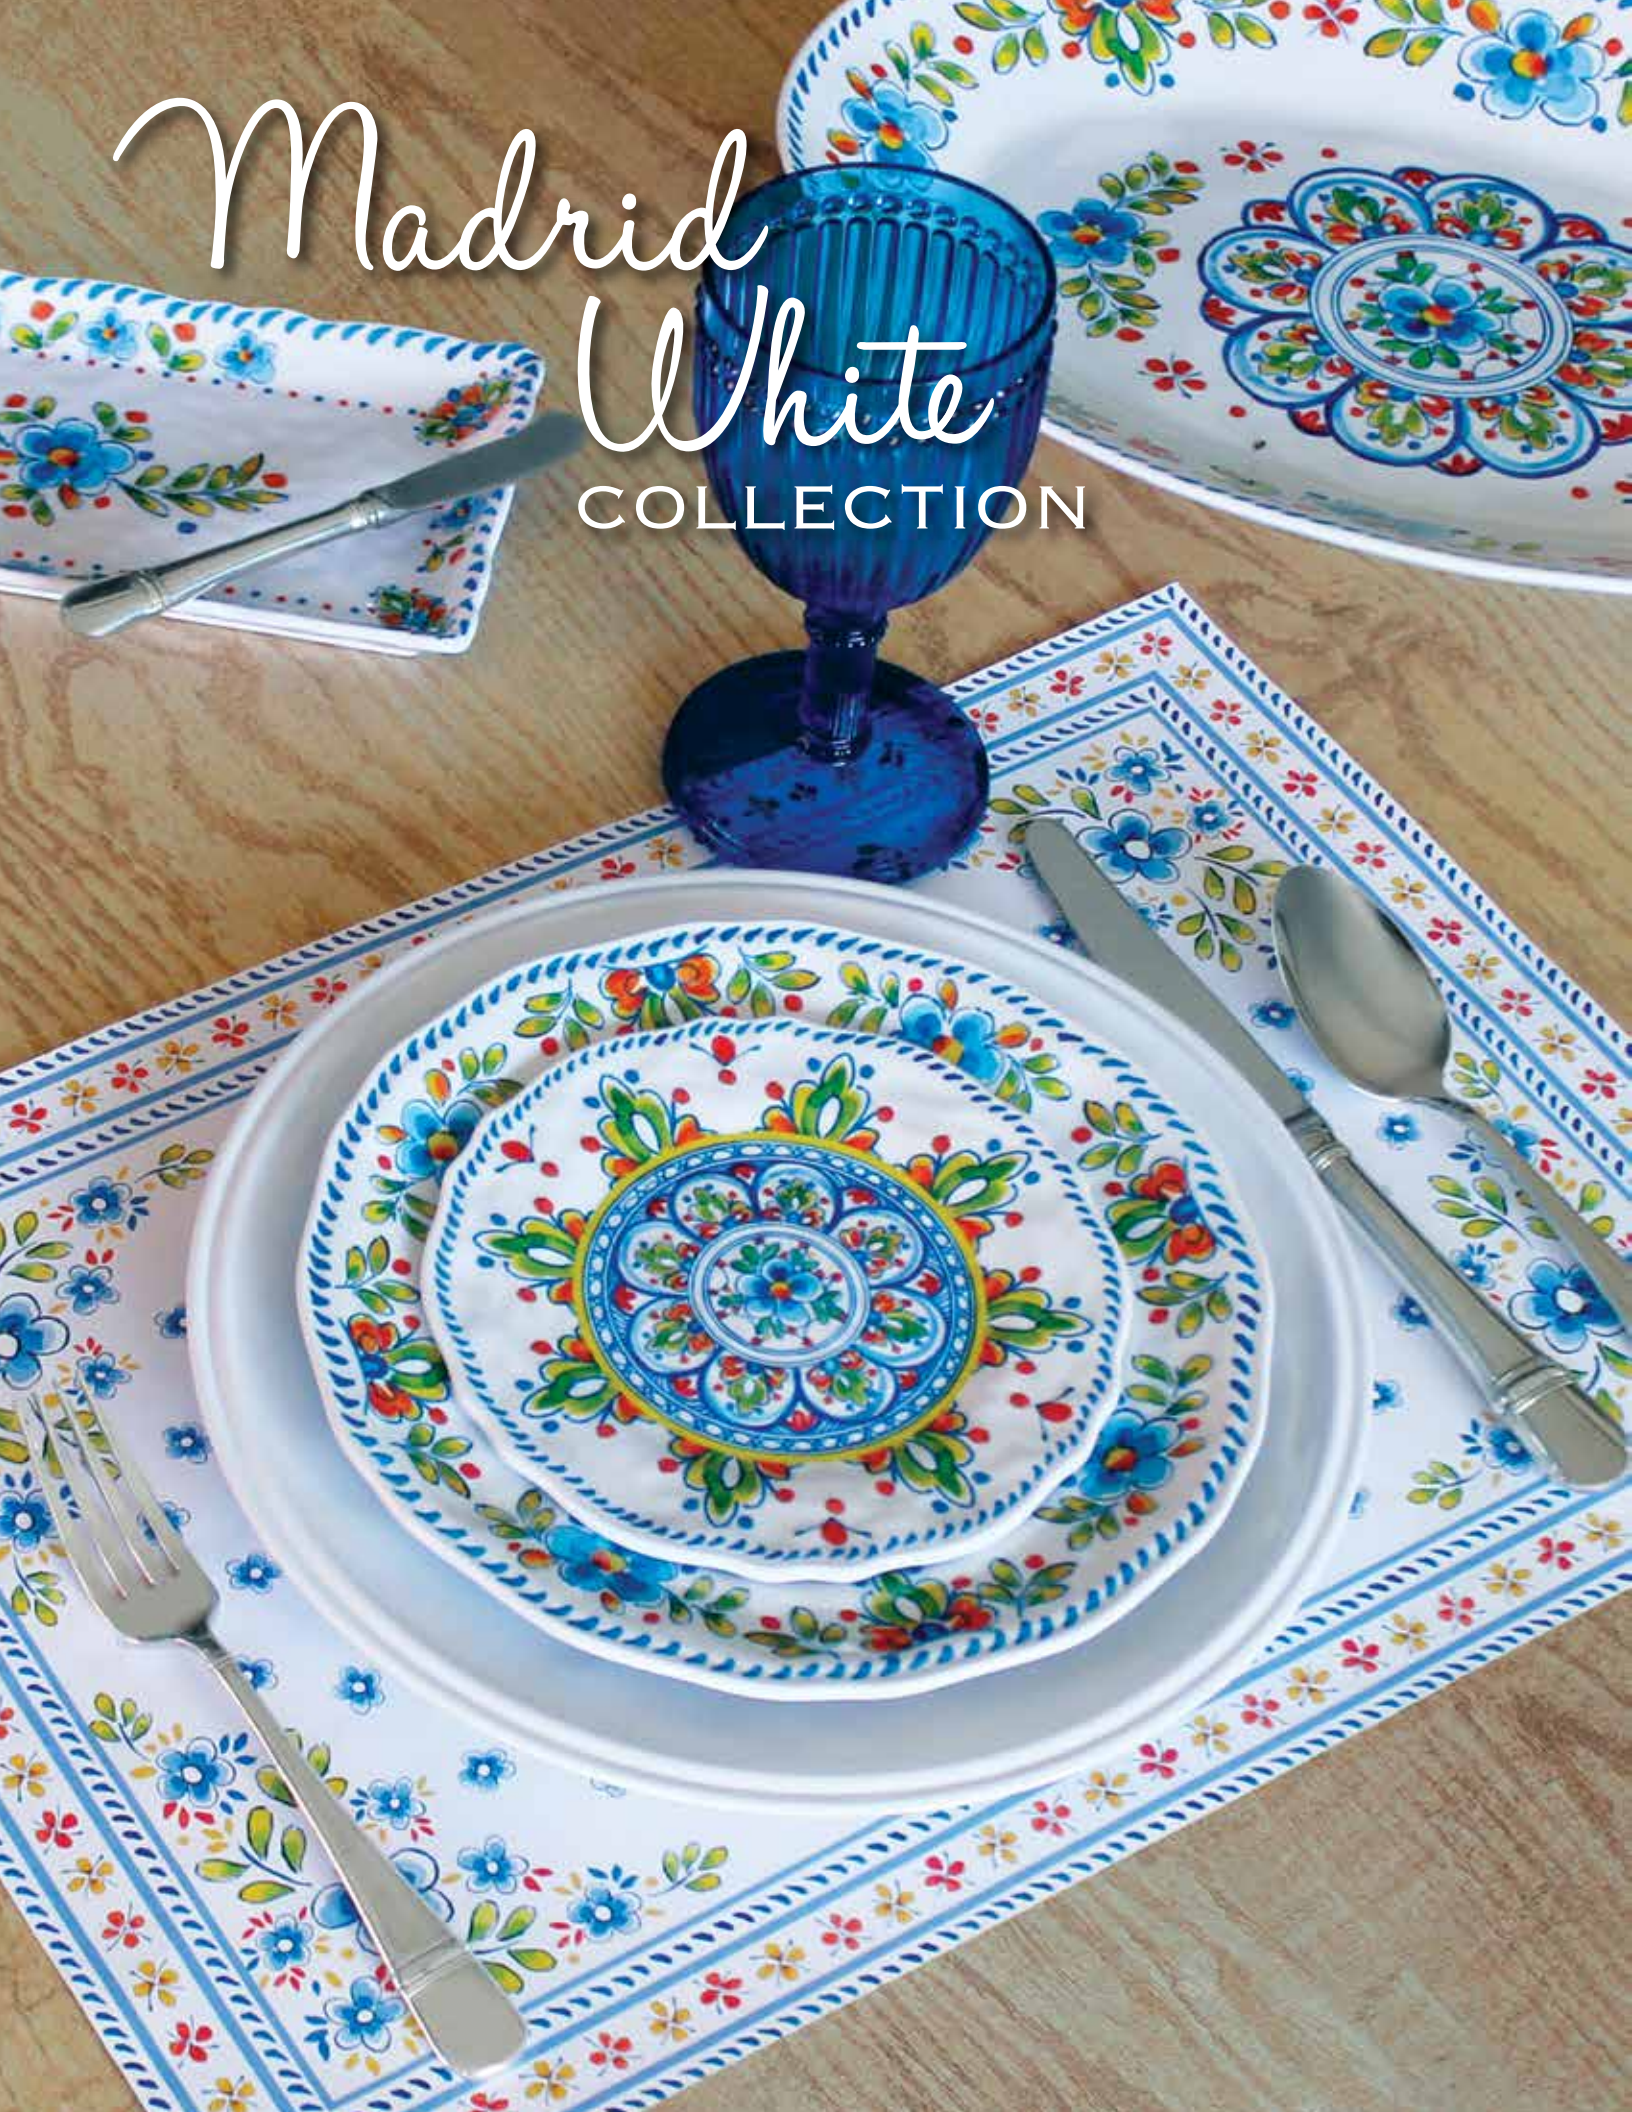

Madrid White COLLECTION