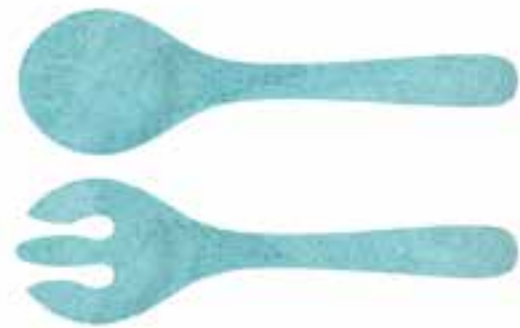

#297ATQB Blue
10"x 5" biscuit tray

#287ATQB Blue
spoon rest

#097ATQB Blue
set of 4 appetizer plates

#217ATQT Turq
11" dinner plate

#219ATQT Turq
9" salad plate

#121ATQT Turq
salad servers

#245ATQT Turq
13.75" salad bowl