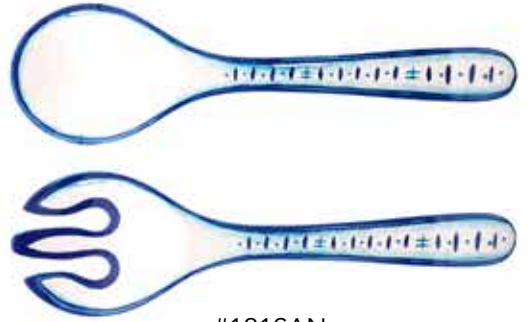

#121SAN
salad servers