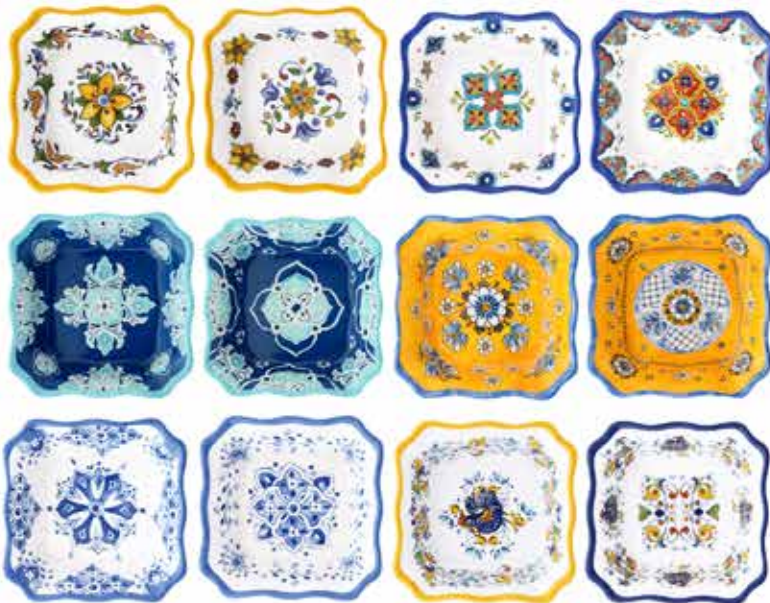

Mini Dipping Bowls

#401-2ASST
assorted 12-piece set

#401-3ASST
assorted 12-piece set

Condiment Bowls

#402MULTI-ASST2
set of 12 assorted 3.5" condiment bowls

#402MULTI-ASST
set of 12 assorted
3.5" condiment bowls
3 of each design