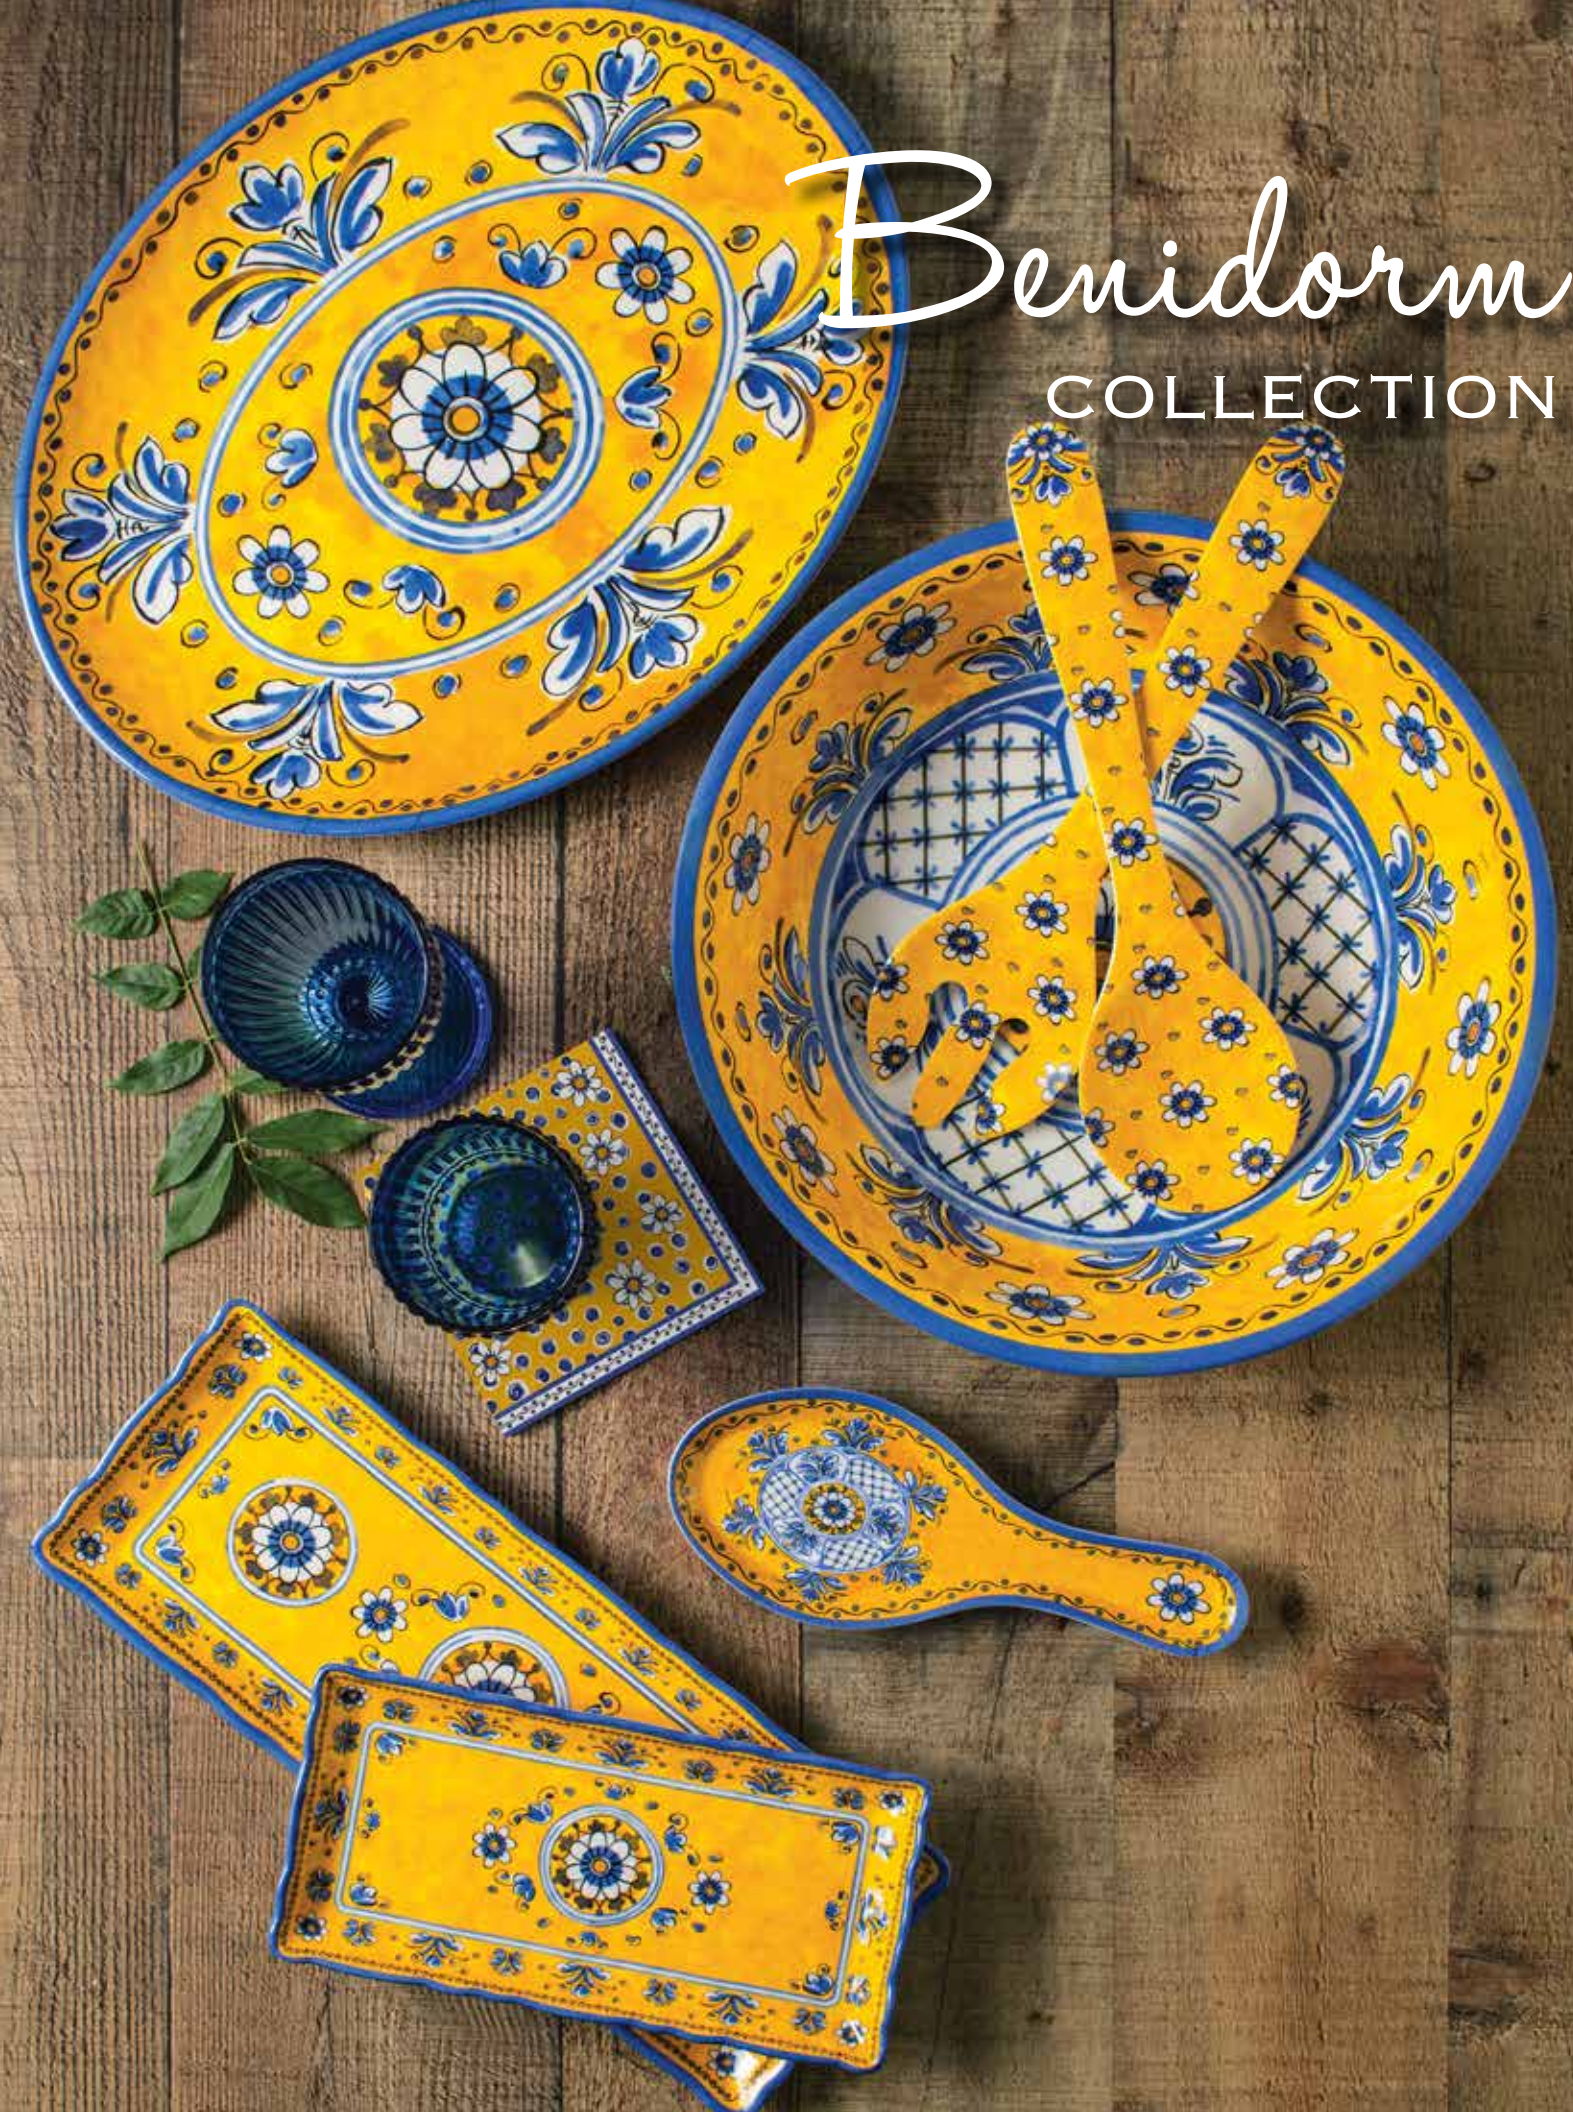

Benidorm

COLLECTION