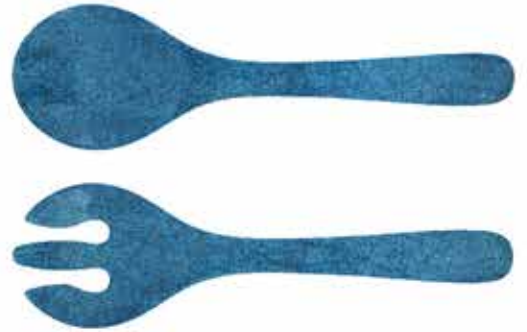

#297ATQT Turq
10"x 5" biscuit tray

#287ATQT Turq
spoon rest

#097ATQT Turq
6.5" set of 4 appetizer plates

#217ATQB Blue
11" dinner plate

#219ATQB Blue
9" salad plate

#121ATQB Blue
salad servers

#245ATQB Blue
13.75" salad bowl