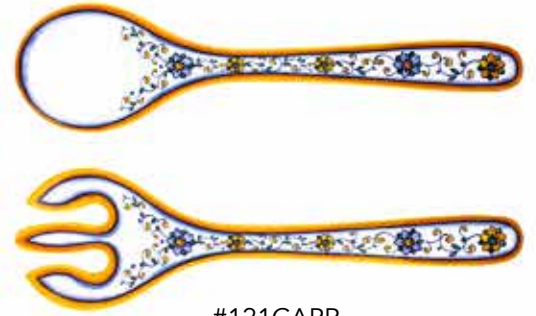

#242CAMB Blue
7.5" cereal bowl

#107RB Blue
11" dinner plate

#109RB Blue
9" salad plate

#132RB Blue
7.5" cereal bowl

Capri
COLLECTION

#227CAPR
11" dinner plate

#229CAPR
9" salad plate

#121CAPR
salad servers