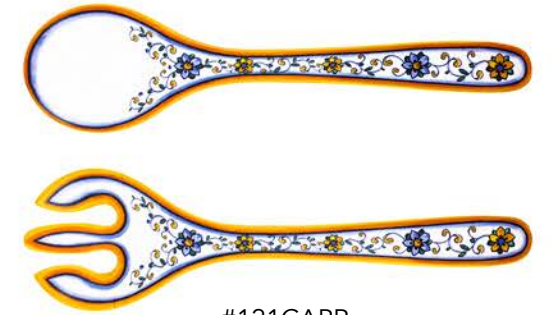

#121CAPR
salad servers