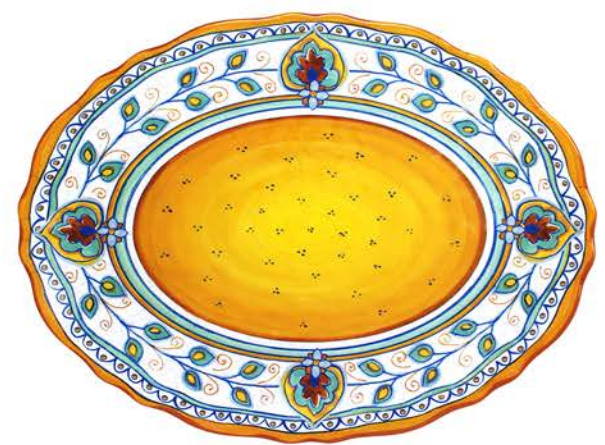

#266SIEN
16" oval platter