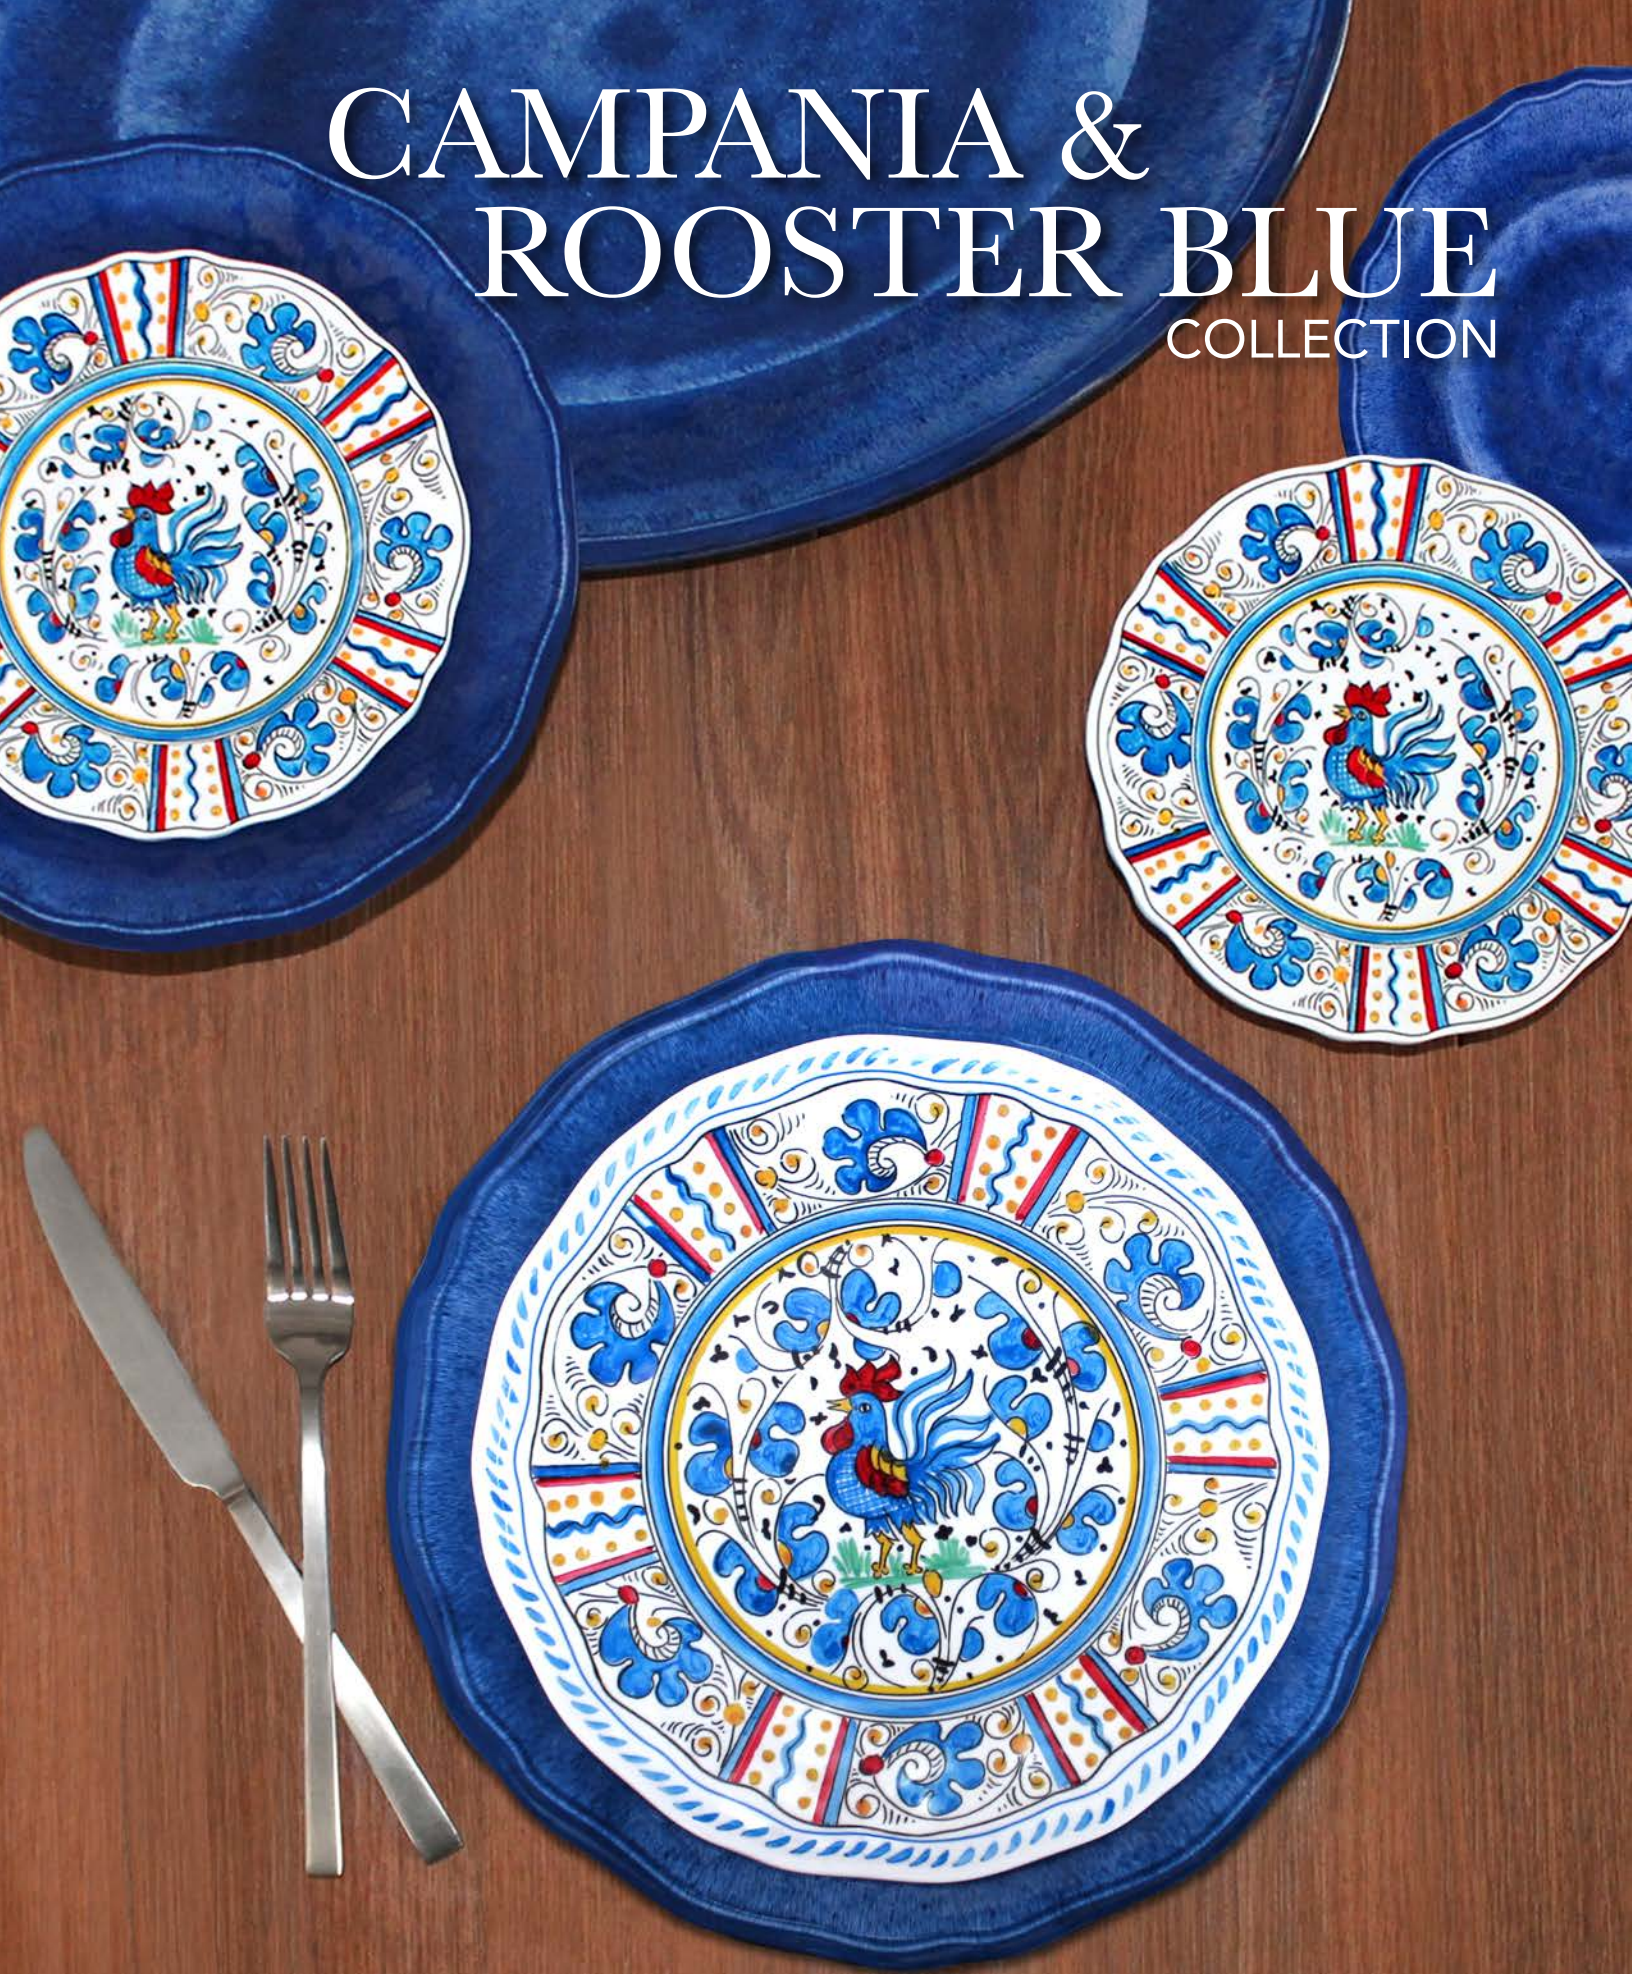

CAMPANIA & ROOSTER BLUE COLLECTION

#227CAMB Blue
11" dinner plate