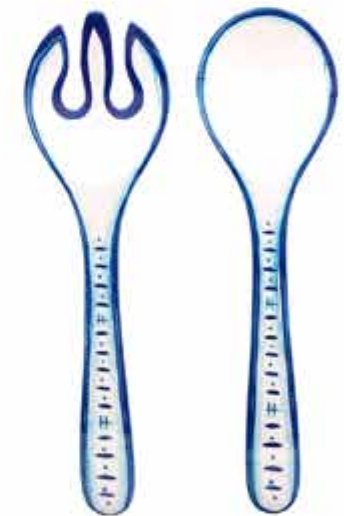

SANTORINI COLLECTION

#256SAN
11" dinner plate

#258SAN
9" salad plate

#226SAN
16" oval platter

#253SAN
6.5" soup bowl

#265SAN
13" salad bowl

#121SAN
salad servers

#097SAN
6.5" set of 4 appetizer plates